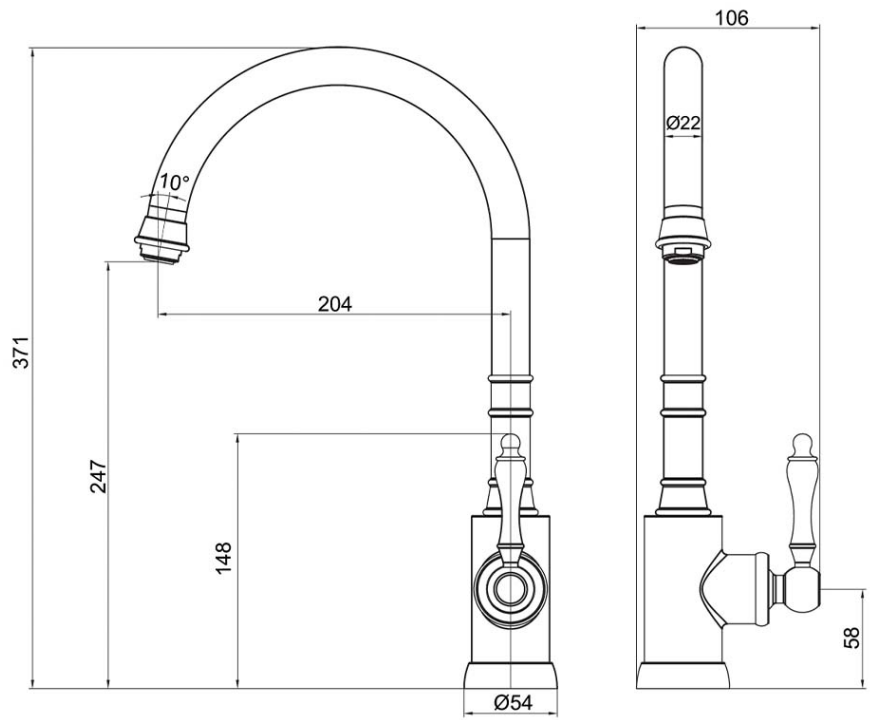

# Avia 2.0 Kitchen Mixer

Ceramic/Chrome

**Product Image** **Product Details**

**Code:** 5429061B  
**Brand:** Villeroy & Boch  
**Range:** Avia 2.0  
**Warranty:** 15 Years\*  
**WELS:** 4 Star 7.5 LPM, Reg #: T43055

**Additional Features** **Technical Specification**

**Required Product**

**Recommended Products**

- Additional Notes**
- Lead Free
  - 25mm Ceramic Cartridge
  - 360 Degree Swivel Range
  - Water & Energy Efficient
  - Matching Showers & Accessories

\*Please visit [argentaust.com.au/warranty](http://argentaust.com.au/warranty) to view the full warranty

*Note: All dimensions are in millimetres and are subject to normal manufacturing variations. It is recommended to use the physical product measurements for cut-outs and rough-ins as the technical details shown may differ from the actual product. Use acetic cured silicone sealant. Do not use epoxy type adhesives. Clean with damp cloth. Do not use abrasive cleaners, liquids or pastes.*