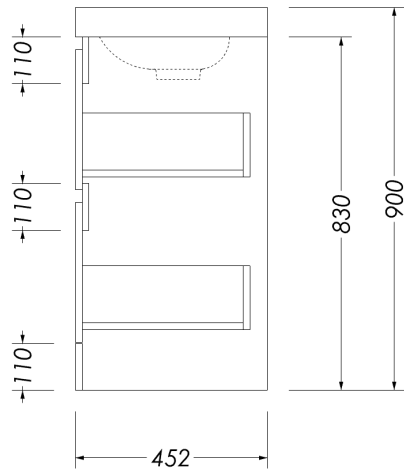

AMARA 1200 DOUBLE DRAWER FLOOR VANITY

CABINERY

INSTALLATION	Floor standing
CONFIGURATION	2 soft close drawers
MATERIAL	Moisture resistant board
WIDTH (mm)	1190
DEPTH (mm)	452
HEIGHT (mm)	830
ORIGIN	Aotearoa / New Zealand

AMARA 1200 DOUBLE DRAWER FLOOR VANITY

INTERNAL BASIN DEPTH
145 mm

TOP & BOTTOM DRAWER
CROSS SECTION

AUGUST 2024

ALL MEASUREMENTS ARE NOMINAL
*WARRANTIES APPLY TO RESIDENTIAL DOMESTIC USE ONLY. WARRANTY VOID
IF PRODUCT IS NOT INSTALLED ACCORDING TO OUR SPECIFICATIONS.
**FOR FURTHER INFORMATION ON BIFR, INSTALLATION GUIDE AND PRODUCT
OPTIONS PLEASE REFER TO THE WEBSITE.
athena.co.nz