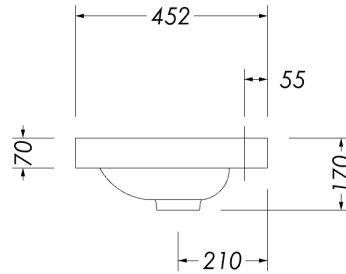

AMARA 1200 DOUBLE DRAWER FLOOR VANITY

INTERNAL BASIN DEPTH
145 mm

TOP & BOTTOM DRAWER
CROSS SECTION

AUGUST 2024

ALL MEASUREMENTS ARE NOMINAL
*WARRANTIES APPLY TO RESIDENTIAL DOMESTIC USE ONLY. WARRANTY VOID
IF PRODUCT IS NOT INSTALLED ACCORDING TO OUR SPECIFICATIONS.
**FOR FURTHER INFORMATION ON BIFR, INSTALLATION GUIDE AND PRODUCT
OPTIONS PLEASE REFER TO THE WEBSITE.
athena.co.nz