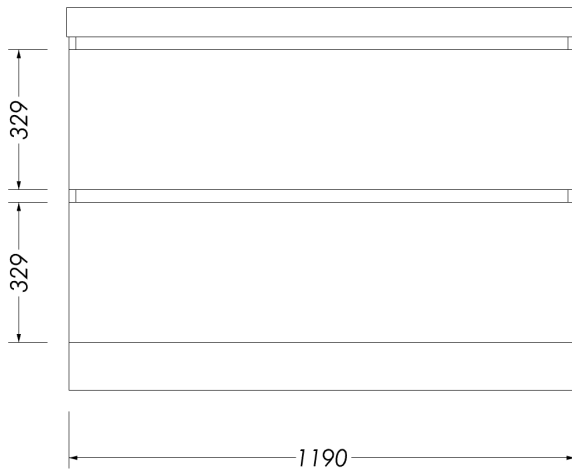

TOP & BOTTOM DRAWER
CROSS SECTION

AUGUST 2024

ALL MEASUREMENTS ARE NOMINAL
*WARRANTIES APPLY TO RESIDENTIAL DOMESTIC USE ONLY. WARRANTY VOID
IF PRODUCT IS NOT INSTALLED ACCORDING TO OUR SPECIFICATIONS.
**FOR FURTHER INFORMATION ON BIFR, INSTALLATION GUIDE AND PRODUCT
OPTIONS PLEASE REFER TO THE WEBSITE.
athena.co.nz