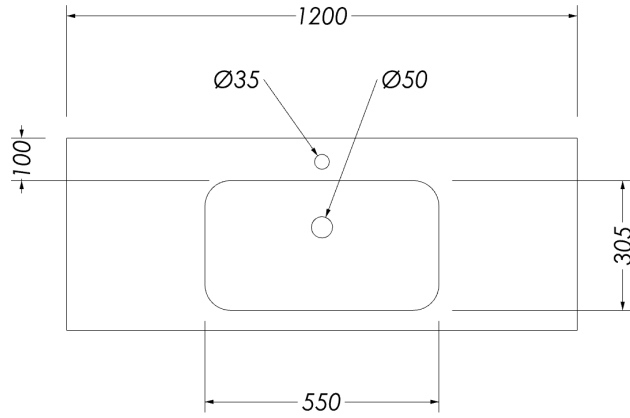

AMARA 1200 DOUBLE DRAWER FLOOR VANITY

INTERNAL BASIN DEPTH
145 mm

TOP & BOTTOM DRAWER
CROSS SECTION

AUGUST 2024

ALL MEASUREMENTS ARE NOMINAL
*WARRANTIES APPLY TO RESIDENTIAL DOMESTIC USE ONLY. WARRANTY VOID
IF PRODUCT IS NOT INSTALLED ACCORDING TO OUR SPECIFICATIONS.
**FOR FURTHER INFORMATION ON BIFR, INSTALLATION GUIDE AND PRODUCT
OPTIONS PLEASE REFER TO THE WEBSITE.
athena.co.nz