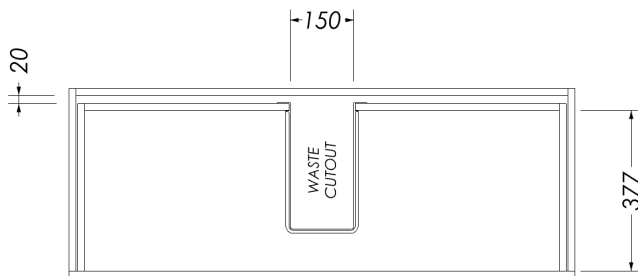

AMARA 1200 DOUBLE DRAWER FLOOR VANITY

INTERNAL BASIN DEPTH
145 mm

TOP & BOTTOM DRAWER
CROSS SECTION

AUGUST 2024

ALL MEASUREMENTS ARE NOMINAL
*WARRANTIES APPLY TO RESIDENTIAL DOMESTIC USE ONLY. WARRANTY VOID
IF PRODUCT IS NOT INSTALLED ACCORDING TO OUR SPECIFICATIONS.
**FOR FURTHER INFORMATION ON BIFR, INSTALLATION GUIDE AND PRODUCT
OPTIONS PLEASE REFER TO THE WEBSITE.
athena.co.nz