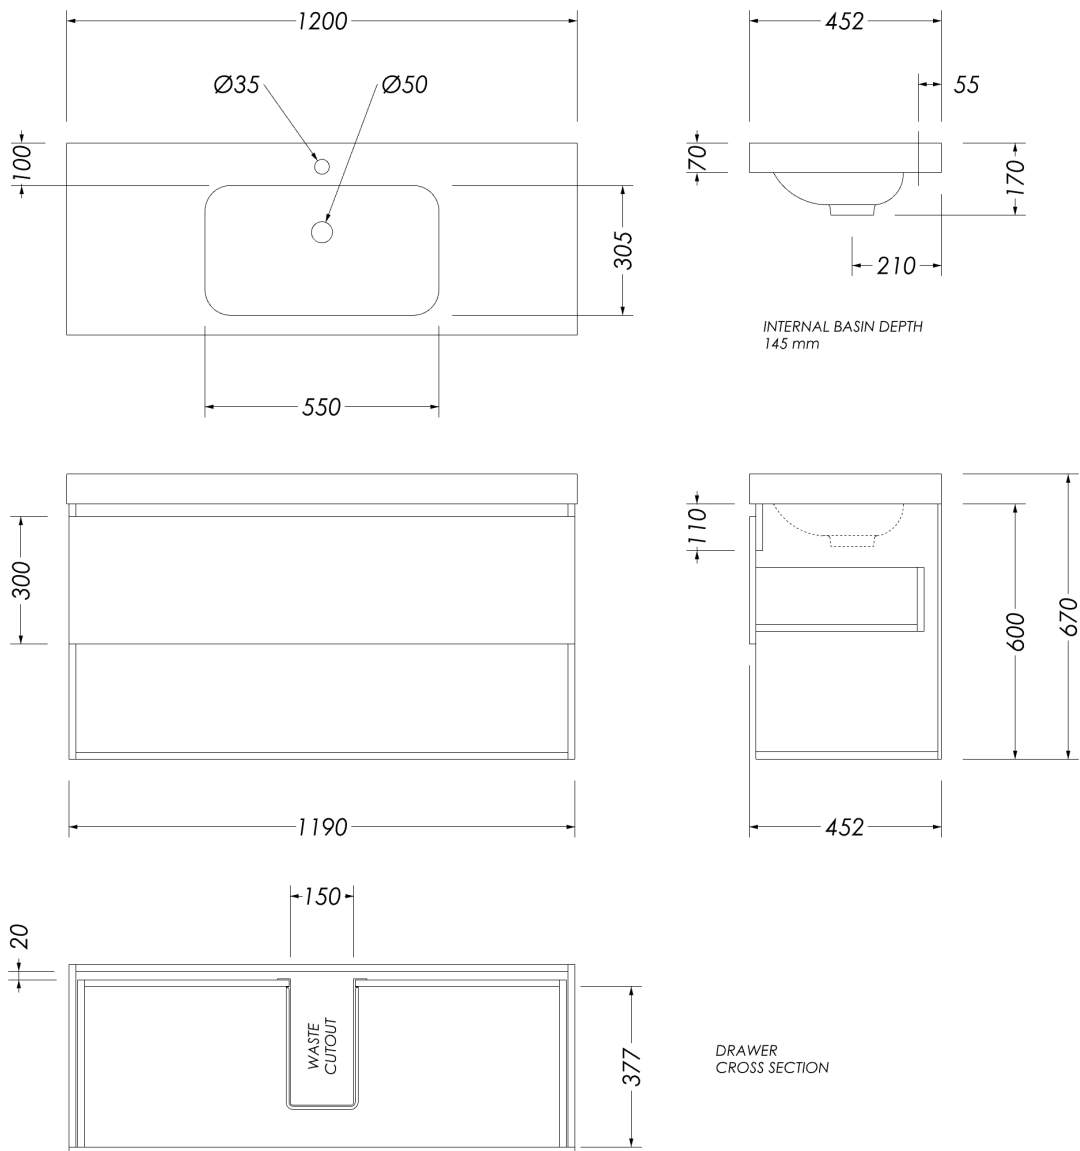

AMARA 1200 DRAWER OPEN WALL VANITY

AUGUST 2024

ALL MEASUREMENTS ARE NOMINAL
*WARRANTIES APPLY TO RESIDENTIAL DOMESTIC USE ONLY. WARRANTY VOID
IF PRODUCT IS NOT INSTALLED ACCORDING TO OUR SPECIFICATIONS.
**FOR FURTHER INFORMATION ON BIFR, INSTALLATION GUIDE AND PRODUCT
OPTIONS PLEASE REFER TO THE WEBSITE.
athena.co.nz