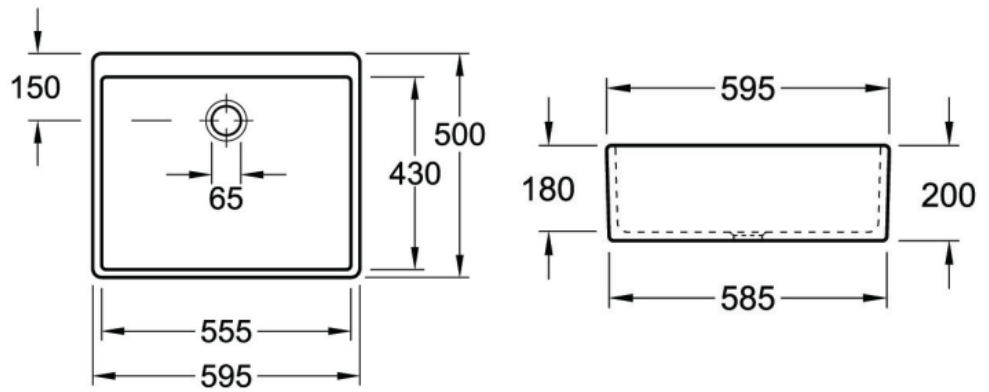

Omnia Pro Butler Sink 595 x 500

Product Image

Product Details

Code:	6322 90 01
Brand:	Villeroy & Boch
Range:	Omnia Pro
Warranty:	10 Years*
Product Width:	595 mm
Product Depth:	500 mm

Additional Features

Technical Specification

Required Product

Recommended Products

Additional Notes

- Supplied with basket waste

Installation Instructions

Note: All dimensions are in millimetres and are subject to normal manufacturing variations. Always use the physical product measurements for cut-outs and rough-ins as the technical details shown may differ from the actual product. Use acetic cured silicone sealant. Do not use epoxy type adhesives. Clean with damp cloth. Do not use abrasive cleaners, liquids or pastes.