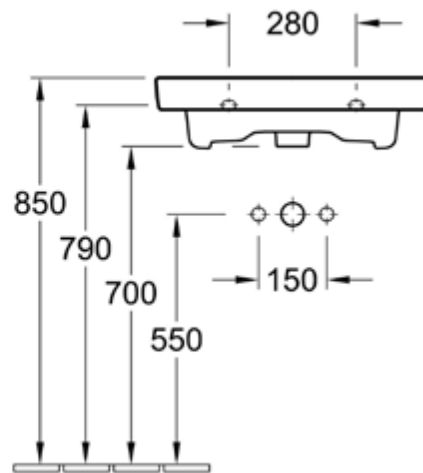

VILLEROY & BOCH

SUBWAY

WASHBASIN 60 X 47CM

PATERSON

NEW ZEALAND 1955

BRAND / MODEL	Villeroy & Boch Subway – Washbasin 60 x 47cm
CODE	7113 6G 01
DIMENSIONS	600 x 470mm
ADDITIONAL INFORMATION	With overflow; Ground underside
WARRANTY	5 Years*