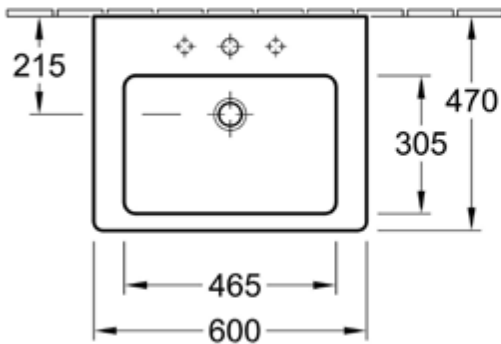

VILLEROY & BOCH

SUBWAY

WASHBASIN 60 X 47CM

PATERSON

NEW ZEALAND 1955

BRAND / MODEL	Villeroy & Boch Subway – Washbasin 60 x 47cm
CODE	7113 6G 01
DIMENSIONS	600 x 470mm
ADDITIONAL INFORMATION	With overflow; Ground underside
WARRANTY	5 Years*