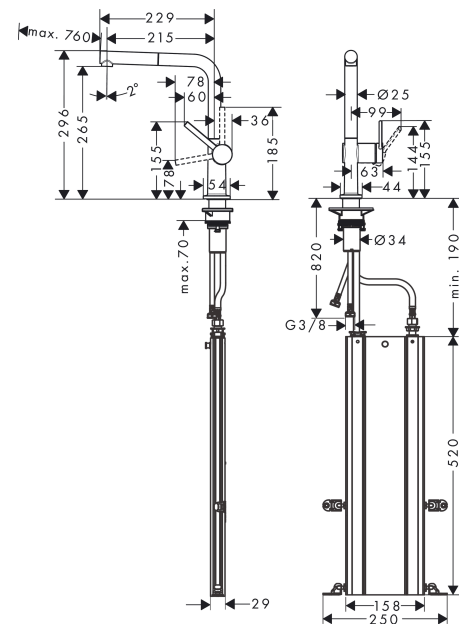

Talis M54

Single lever kitchen mixer 270, pull-out spout, 1jet, sBox

Finish: **Chrome** Article Number: **72809000**

Description

product features

- consists of: single lever kitchen mixer, hose box
- ComfortZone 270
- I-spout
- swivel range adjustable in 4 steps 60°, 110°, 150° or 360°
- laminar spray
- connection dimension: DN15
- maximum flow rate at 3 bar: 7 l/min
- ceramic cartridge
- connection type: G 3/8 hose connections
- temperature limitation adjustable
- integrated non-return valve
- suitable for continuous flow water heaters
- sBox for quiet, smooth and protected hose guidance in the cabinet, under the countertop
- extension length up to 76 cm

Technology

Design awards

reddot winner 2020

reddot winner 2021

Certificates / Sustainability

Product image

Scale drawing

Talis M54
Single lever kitchen mixer 270, pull-out spout, 1jet, sBox
 Finish: **Chrome** Article Number: **72809000**

Flowchart