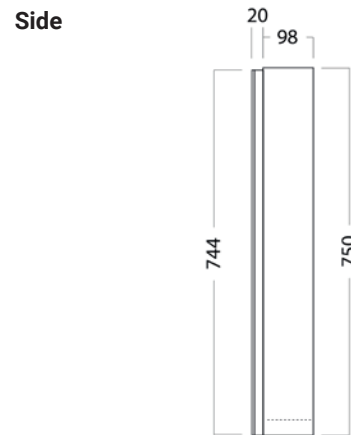

MIRROR CABINET /

Michel César

DESCRIPTION

Mirror Cabinet 1200, 3 Doors, 4 Shelves

PRODUCT CODE

M1203 / M1203T / M1203CC

Dimensions W 1180 x H 750 x D 120 (mm)

Finishes Timber Veneer or White Gloss or Custom Paint

Handleless Handleless finger pull design

Origin New Zealand made cabinetry

Features

- 3 Doors, 6 shelves (4 Adjustable).
- Paint - The paint used on our products is polyurethane or UV based.
- Timber Veneer - As a natural product, each has natural variation in grain and colour.
- Can be recessed into a wall by a qualified tradesperson.

TECHNICAL DRAWINGS

NOTES

*Additional Cost. Accessories not included. Drawing indicates the technical measurement only and is not a reflection of how the product will look. Sizes are nominal only. All drawings in millimeters. Drawings not to scale. Sept 2024.