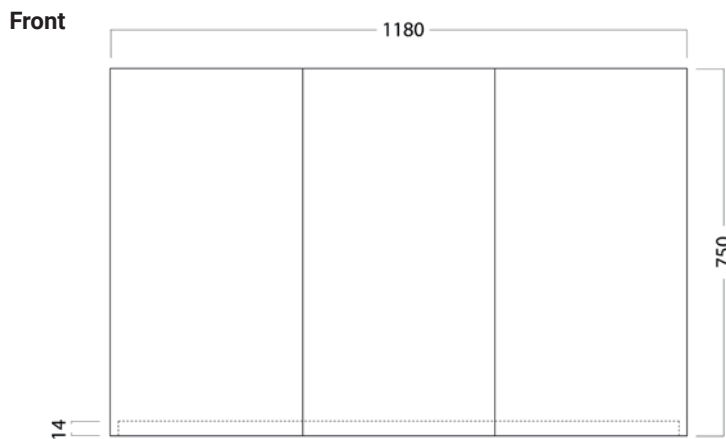

TECHNICAL DRAWINGS

NOTES

*Additional Cost. Accessories not included. Drawing indicates the technical measurement only and is not a reflection of how the product will look. Sizes are nominal only. All drawings in millimeters. Drawings not to scale. Sept 2024.