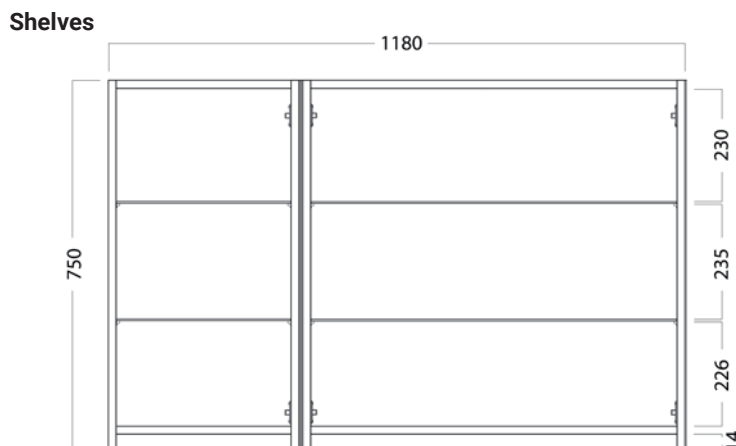

TECHNICAL DRAWINGS

NOTES

*Additional Cost. Accessories not included. Drawing indicates the technical measurement only and is not a reflection of how the product will look. Sizes are nominal only. All drawings in millimeters. Drawings not to scale. Sept 2024.