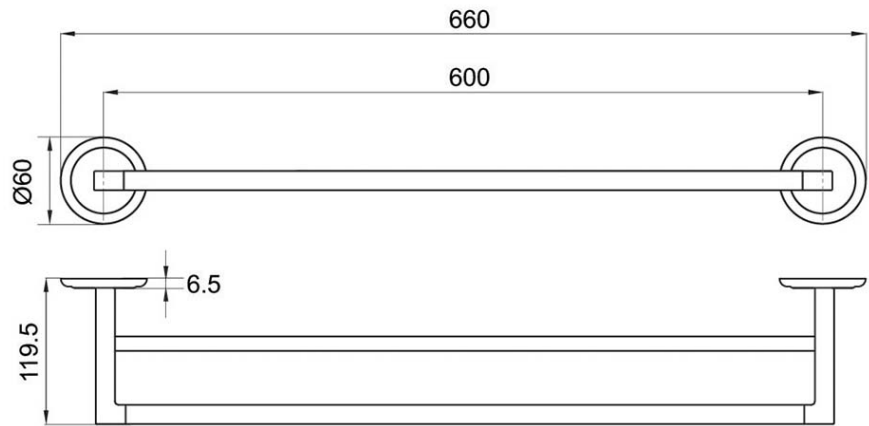

Additional Features	Technical Specification

Required Product

Recommended Products

Additional Notes

- Backing flange & triple fixing included