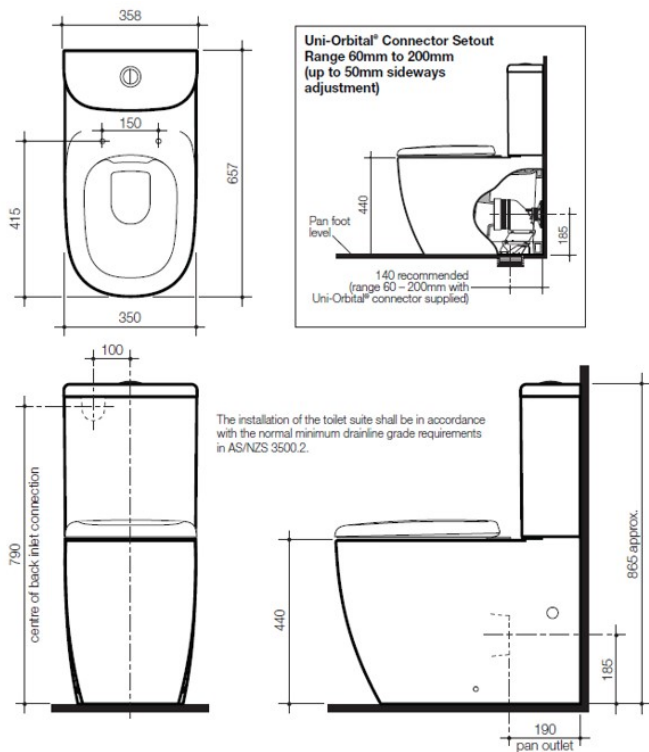

Contura II Cleanflush® Wall Faced Close Coupled BE Suite - Matte White

Code: 848801MW

Attributes

Clean flush product	Yes
Pan projection size	655
Pan height	440 mm
Boxed	No

Features & Benefits

- Caroma CleanFlush® rimless technology is a patented Australian design that provides a whole bowl clean with no splashback
- Added GermGard® protection is a unique antimicrobial formula which kills harmful bacteria, this technology not only helps prevent the spread of nasty germs making cleaning even easier.
- Back entry cistern
- Universal trap (UniTrap) for S or P trap installations
- S Trap 60 to 200mm, P Trap 185mm
- Drop zone and bowl design minimises cleaning
- Optional coloured flush buttons and seat hinge caps to match Contura II tapware
- Includes soft close toilet seat with quick release function for easy cleaning
- D82 fixing bracket included
- Supplied with patented UniOrbital® connector
- Easy height design: A raised seat height is easier to use for persons with restricted movement
- Complete the look with the matching Contura II Bathroom Collection
- WELS 4 Rated, 4.5/3 (3.5L average flush)