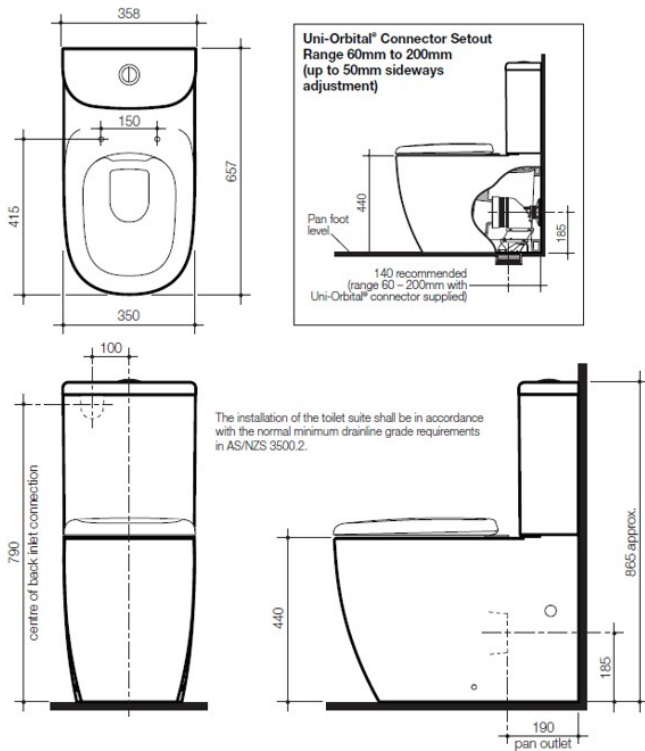

Contura II Cleanflush® Wall Faced Close Coupled BE Suite - White

Code: 848801W

Attributes

Clean flush product	Yes
Pan projection size	655
Pan height	440 mm
Boxed	No

Features & Benefits

- Caroma CleanFlush® rimless technology is a patented Australian design that provides a whole bowl clean with no splashback
- Added GermGard® protection is a unique antimicrobial formula which kills harmful bacteria, this technology not only helps prevent the spread of nasty germs making cleaning even easier.
- Back entry cistern
- Universal trap (UniTrap) for S or P trap installations
- S Trap 60 to 200mm, P Trap 185mm
- Drop zone and bowl design minimises cleaning
- Optional coloured flush buttons and seat hinge caps to match Contura II tapware
- Includes soft close toilet seat with quick release function for easy cleaning
- D82 fixing bracket included
- Supplied with patented UniOrbital® connector
- Easy height design: A raised seat height is easier to use for persons with restricted movement
- Complete the look with the matching Contura II Bathroom Collection
- WELS 4 Rated, 4.5/3 (3.5L average flush)