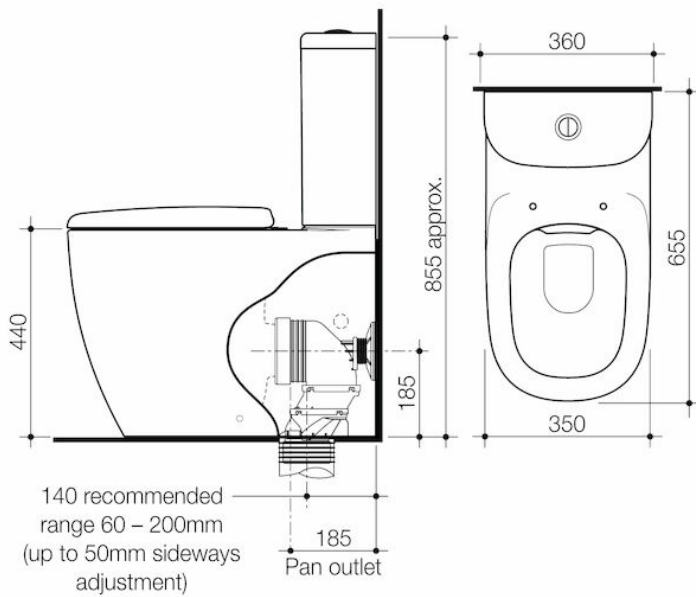

Contura II Cleanflush® Wall Faced Close Coupled BI Suite - White

Code: 848802W

Attributes

Clean flush product	Yes
Pan projection size	655
Pan height	440 mm
Boxed	No

Features & Benefits

- Caroma CleanFlush® rimless technology is a patented Australian design that provides a whole bowl clean with no splashback
- Added GermGard® protection is a unique antimicrobial formula which kills harmful bacteria, this technology not only helps prevent the spread of nasty germs making cleaning even easier.
- Bottom inlet cistern
- Universal trap (UniTrap) for S or P trap installations
- S Trap 60 to 200mm, P Trap 185mm
- Drop zone and bowl design minimises cleaning
- Optional coloured flush buttons and seat hinge caps to match Contura II tapware
- Includes soft close toilet seat with quick release function for easy cleaning
- D82 fixing bracket included
- Supplied with patented UniOrbital® connector
- Easy height design: A raised seat height is easier to use for persons with restricted movement
- Complete the look with the matching Contura II Bathroom Collection
- WELS 4 Rated, 4.5/3 (3.5L average flush)