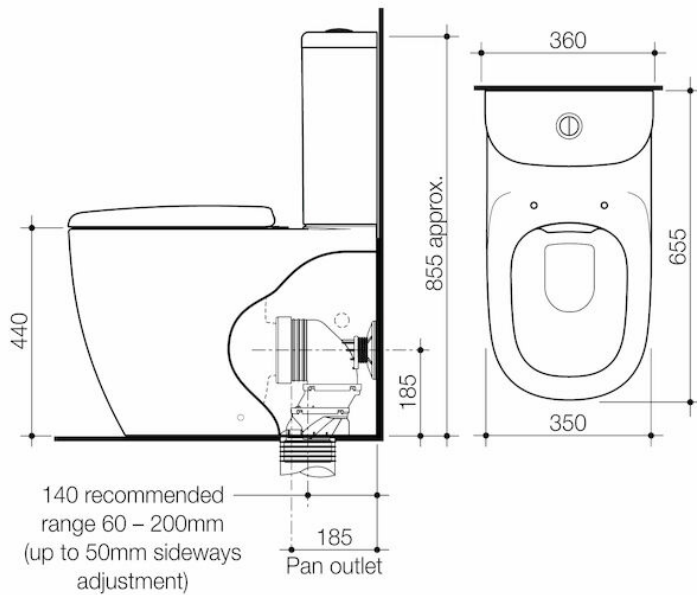

Contura II Cleanflush® Wall Faced Close Coupled BI Suite - Matte White

Code: 848802MW

Attributes

Clean flush product	Yes
Pan projection size	655
Pan height	440 mm
Boxed	No

Features & Benefits

- Caroma CleanFlush® rimless technology is a patented Australian design that provides a whole bowl clean with no splashback
- Added GermGard® protection is a unique antimicrobial formula which kills harmful bacteria, this technology not only helps prevent the spread of nasty germs making cleaning even easier.
- Bottom inlet cistern
- Universal trap (UniTrap) for S or P trap installations
- S Trap 60 to 200mm, P Trap 185mm
- Drop zone and bowl design minimises cleaning
- Optional coloured flush buttons and seat hinge caps to match Contura II tapware
- Includes soft close toilet seat with quick release function for easy cleaning
- D82 fixing bracket included
- Supplied with patented UniOrbital® connector
- Easy height design: A raised seat height is easier to use for persons with restricted movement
- Complete the look with the matching Contura II Bathroom Collection
- WELS 4 Rated, 4.5/3 (3.5L average flush)