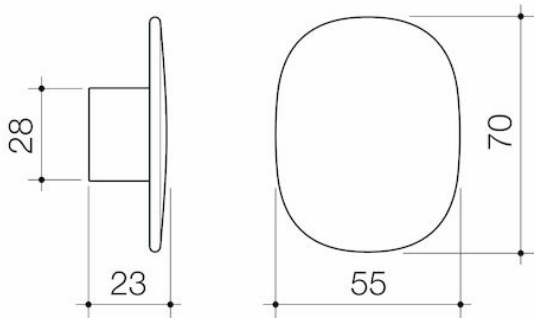

Contura II Robe Hook - Large - Brushed Brass

Code: 849042BB

Attributes

Item colour	Brushed Brass
Depth	90 mm
Length	70 mm
Net Weight	0.17 kg

Features & Benefits

- PVD finish for striking design & durability
- High quality metal construction ensures durability
- Modern organic design matches with Contura Bathroom Collection to complete the look
- Australian designed and engineered
- Available in chrome, matte black, brushed bronze, brushed brass and brushed nickel

Contura II Robe Hook - Large - Brushed Bronze

Code: 849042BBZ

Attributes

Item colour	Brushed Bronze
Depth	90 mm
Length	70 mm
Net Weight	0.17 kg

Features & Benefits

- PVD finish for striking design & durability
- High quality metal construction ensures durability
- Modern organic design matches with Contura Bathroom Collection to complete the look
- Australian designed and engineered
- Available in chrome, matte black, brushed bronze, brushed brass and brushed nickel

Contura II Robe Hook - Large - Brushed Nickel

Code: 849042BN

Attributes

Item colour	Brushed Nickel
Depth	90 mm
Length	70 mm
Net Weight	0.17 kg

Features & Benefits

- PVD finish for striking design & durability
- High quality metal construction ensures durability
- Modern organic design matches with Contura Bathroom Collection to complete the look
- Australian designed and engineered
- Available in chrome, matte black, brushed bronze, brushed brass and brushed nickel

Contura II Robe Hook - Large - Chrome

Code: 849042C

Attributes

Item colour	Chrome
Depth	90 mm
Length	70 mm
Net Weight	0.17 kg

Features & Benefits

- Chrome finish to match your tapware and other bathroom accessories
- High quality metal construction ensures durability
- Modern organic design matches with Contura bathroom Collection to complete the look
- Australian designed and engineered
- Available in Chrome, matte black, brushed bronze, brushed brass and brushed nickel