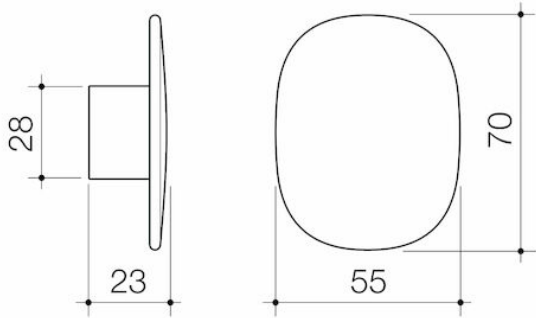

Contura II Robe Hook - Large - Matte Black

Code: 849042B

Attributes

Item colour	Matte Black
Depth	90 mm
Length	70 mm
Net Weight	0.17 kg

Features & Benefits

- High quality metal construction ensures durability
- Modern organic design matches with Contura bathroom Collection to complete the look
- Australian designed and engineered
- Available in Chrome, matte black, brushed bronze, brushed brass and brushed nickel

Contura II Robe Hook - Large - Brushed Brass

Code: 849042BB

Attributes

Item colour	Brushed Brass
Depth	90 mm
Length	70 mm
Net Weight	0.17 kg

Features & Benefits

- PVD finish for striking design & durability
- High quality metal construction ensures durability
- Modern organic design matches with Contura Bathroom Collection to complete the look
- Australian designed and engineered
- Available in chrome, matte black, brushed bronze, brushed brass and brushed nickel

Contura II Robe Hook - Large - Brushed Bronze

Code: 849042BBZ

Attributes

Item colour	Brushed Bronze
Depth	90 mm
Length	70 mm
Net Weight	0.17 kg

Features & Benefits

- PVD finish for striking design & durability
- High quality metal construction ensures durability
- Modern organic design matches with Contura Bathroom Collection to complete the look
- Australian designed and engineered
- Available in chrome, matte black, brushed bronze, brushed brass and brushed nickel

Contura II Robe Hook - Large - Brushed Nickel

Code: 849042BN

Attributes

Item colour	Brushed Nickel
Depth	90 mm
Length	70 mm
Net Weight	0.17 kg

Features & Benefits

- PVD finish for striking design & durability
- High quality metal construction ensures durability
- Modern organic design matches with Contura Bathroom Collection to complete the look
- Australian designed and engineered
- Available in chrome, matte black, brushed bronze, brushed brass and brushed nickel