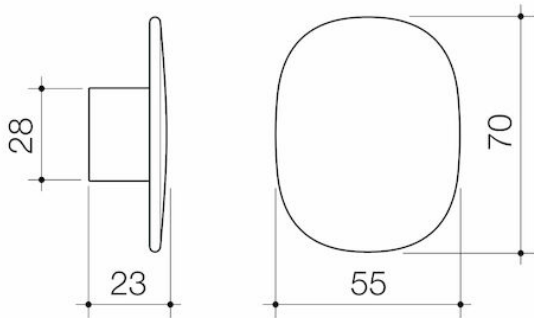

Contura II Robe Hook - Large - Matte Black

Code: 849042B

Attributes

Item colour	Matte Black
Depth	90 mm
Length	70 mm
Net Weight	0.17 kg

Features & Benefits

- High quality metal construction ensures durability
- Modern organic design matches with Contura bathroom Collection to complete the look
- Australian designed and engineered
- Available in Chrome, matte black, brushed bronze, brushed brass and brushed nickel

Contura II Robe Hook - Large - Brushed Brass

Code: 849042BB

Attributes

Item colour	Brushed Brass
Depth	90 mm
Length	70 mm
Net Weight	0.17 kg

Features & Benefits

- PVD finish for striking design & durability
- High quality metal construction ensures durability
- Modern organic design matches with Contura Bathroom Collection to complete the look
- Australian designed and engineered
- Available in chrome, matte black, brushed bronze, brushed brass and brushed nickel

Contura II Robe Hook - Large - Brushed Bronze

Code: 849042BBZ

Attributes

Item colour	Brushed Bronze
Depth	90 mm
Length	70 mm
Net Weight	0.17 kg

Features & Benefits

- PVD finish for striking design & durability
- High quality metal construction ensures durability
- Modern organic design matches with Contura Bathroom Collection to complete the look
- Australian designed and engineered
- Available in chrome, matte black, brushed bronze, brushed brass and brushed nickel

Contura II Robe Hook - Large - Brushed Nickel

Code: 849042BN

Attributes

Item colour	Brushed Nickel
Depth	90 mm
Length	70 mm
Net Weight	0.17 kg

Features & Benefits

- PVD finish for striking design & durability
- High quality metal construction ensures durability
- Modern organic design matches with Contura Bathroom Collection to complete the look
- Australian designed and engineered
- Available in chrome, matte black, brushed bronze, brushed brass and brushed nickel