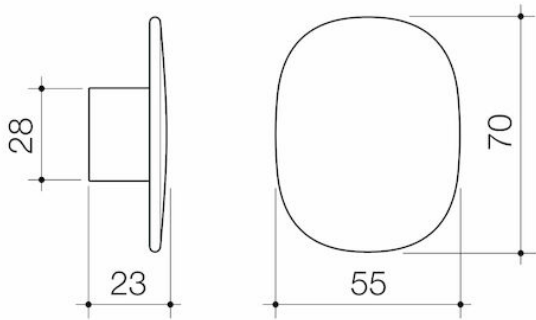

Contura II Robe Hook - Large - Matte Black

Code: 849042B

Attributes

Item colour	Matte Black
Depth	90 mm
Length	70 mm
Net Weight	0.17 kg

Features & Benefits

- High quality metal construction ensures durability
- Modern organic design matches with Contura bathroom Collection to complete the look
- Australian designed and engineered
- Available in Chrome, matte black, brushed bronze, brushed brass and brushed nickel

Contura II Robe Hook - Large - Brushed Brass

Code: 849042BB

Attributes

Item colour	Brushed Brass
Depth	90 mm
Length	70 mm
Net Weight	0.17 kg

Features & Benefits

- PVD finish for striking design & durability
- High quality metal construction ensures durability
- Modern organic design matches with Contura Bathroom Collection to complete the look
- Australian designed and engineered
- Available in chrome, matte black, brushed bronze, brushed brass and brushed nickel

Contura II Robe Hook - Large - Brushed Bronze

Code: 849042BBZ

Attributes

Item colour	Brushed Bronze
Depth	90 mm
Length	70 mm
Net Weight	0.17 kg

Features & Benefits

- PVD finish for striking design & durability
- High quality metal construction ensures durability
- Modern organic design matches with Contura Bathroom Collection to complete the look
- Australian designed and engineered
- Available in chrome, matte black, brushed bronze, brushed brass and brushed nickel

Contura II Robe Hook - Large - Brushed Nickel

Code: 849042BN

Attributes

Item colour	Brushed Nickel
Depth	90 mm
Length	70 mm
Net Weight	0.17 kg

Features & Benefits

- PVD finish for striking design & durability
- High quality metal construction ensures durability
- Modern organic design matches with Contura Bathroom Collection to complete the look
- Australian designed and engineered
- Available in chrome, matte black, brushed bronze, brushed brass and brushed nickel