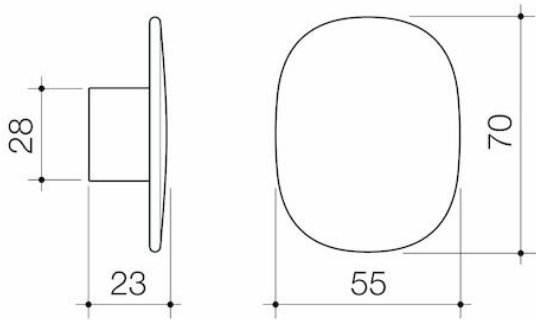

Contura II Robe Hook - Large - Brushed Brass

Code: 849042BB

Attributes

Item colour	Brushed Brass
Depth	90 mm
Length	70 mm
Net Weight	0.17 kg

Features & Benefits

- PVD finish for striking design & durability
- High quality metal construction ensures durability
- Modern organic design matches with Contura Bathroom Collection to complete the look
- Australian designed and engineered
- Available in chrome, matte black, brushed bronze, brushed brass and brushed nickel

Contura II Robe Hook - Large - Brushed Bronze

Code: 849042BBZ

Attributes

Item colour	Brushed Bronze
Depth	90 mm
Length	70 mm
Net Weight	0.17 kg

Features & Benefits

- PVD finish for striking design & durability
- High quality metal construction ensures durability
- Modern organic design matches with Contura Bathroom Collection to complete the look
- Australian designed and engineered
- Available in chrome, matte black, brushed bronze, brushed brass and brushed nickel

Contura II Robe Hook - Large - Brushed Nickel

Code: 849042BN

Attributes

Item colour	Brushed Nickel
Depth	90 mm
Length	70 mm
Net Weight	0.17 kg

Features & Benefits

- PVD finish for striking design & durability
- High quality metal construction ensures durability
- Modern organic design matches with Contura Bathroom Collection to complete the look
- Australian designed and engineered
- Available in chrome, matte black, brushed bronze, brushed brass and brushed nickel

Contura II Robe Hook - Large - Chrome

Code: 849042C

Attributes

Item colour	Chrome
Depth	90 mm
Length	70 mm
Net Weight	0.17 kg

Features & Benefits

- Chrome finish to match your tapware and other bathroom accessories
- High quality metal construction ensures durability
- Modern organic design matches with Contura bathroom Collection to complete the look
- Australian designed and engineered
- Available in Chrome, matte black, brushed bronze, brushed brass and brushed nickel