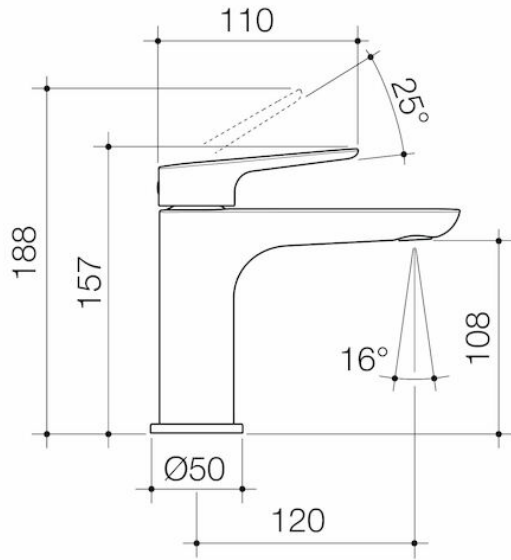

Contura II Basin Mixer - Brushed Brass

Code: 849050BB6AF

Attributes

Litres per minute	4.50 ltr
Temperature adjustable	No
Flow adjustable	No
Coating method	PVD
Is retrofit	No
Depth	280 mm
Length	180 mm
Net Weight	1.50 kg

Features & Benefits

- PVD finish for striking design & durability
- Australian designed and engineered
- Enjoy peace of mind with 20 years warranty
- Engineered from Lead Free brass*
- Caroma tapware is 100% leak tested
- Water and energy efficient WELS 6 star flow rate (4.5L/min)
- Concealed aerator with adjustable stream direction
- SoftPEX hoses provide superior durability, longer life and are free from impurities
- Available in Chrome, matte black, brushed bronze, brushed brass and brushed nickel
- Complete the look with the Contura Bathroom Collection
- *0.25% lead as per Lead Free Watermark certification