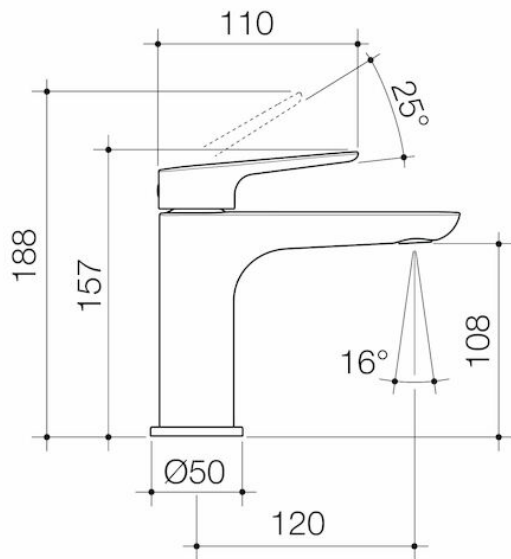

Contura II Basin Mixer - Matte Black

Code: 849050B6AF

Attributes

Litres per minute	4.50 ltr
Outlet length	120 mm
Temperature adjustable	No
Flow adjustable	No
Coating method	Electroplated
Is retrofit	No
Depth	280 mm
Length	180 mm
Net Weight	1.50 kg

Contura II Basin Mixer - Brushed Nickel

Code: 849050BN6AF

Attributes

Litres per minute	4.50 ltr
Outlet length	120 mm
Temperature adjustable	No
Flow adjustable	No
Coating method	PVD
Is retrofit	No
Depth	280 mm
Length	180 mm
Net Weight	1.50 kg

Contura II Basin Mixer - Brushed Brass

Code: 849050BB6AF

Attributes

Litres per minute	4.50 ltr
Temperature adjustable	No
Flow adjustable	No
Coating method	PVD
Is retrofit	No
Depth	280 mm
Length	180 mm
Net Weight	1.50 kg

Contura II Basin Mixer- Chrome

Code: 849050C6AF

Attributes

Litres per minute	4.50 ltr
Outlet length	120 mm
Temperature adjustable	No
Flow adjustable	No
Coating method	Chromeplated
Is retrofit	No
Depth	280 mm
Length	180 mm
Net Weight	1.50 kg