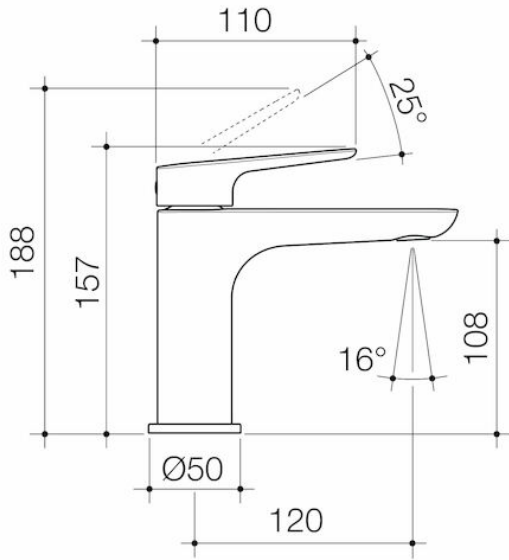

Contura II Basin Mixer - Matte Black

Code: 849050B6AF

Attributes

Litres per minute	4.50 ltr
Outlet length	120 mm
Temperature adjustable	No
Flow adjustable	No
Coating method	Electroplated
Is retrofit	No
Depth	280 mm
Length	180 mm
Net Weight	1.50 kg

Contura II Basin Mixer - Brushed Nickel

Code: 849050BN6AF

Attributes

Litres per minute	4.50 ltr
Outlet length	120 mm
Temperature adjustable	No
Flow adjustable	No
Coating method	PVD
Is retrofit	No
Depth	280 mm
Length	180 mm
Net Weight	1.50 kg

Contura II Basin Mixer - Brushed Bronze

Code: 849050BBZ6AF

Attributes

Litres per minute	4.50 ltr
Temperature adjustable	No
Flow adjustable	No
Coating method	PVD
Is retrofit	No
Depth	280 mm
Length	180 mm
Net Weight	1.50 kg

Contura II Basin Mixer- Chrome

Code: 849050C6AF

Attributes

Litres per minute	4.50 ltr
Outlet length	120 mm
Temperature adjustable	No
Flow adjustable	No
Coating method	Chromeplated
Is retrofit	No
Depth	280 mm
Length	180 mm
Net Weight	1.50 kg