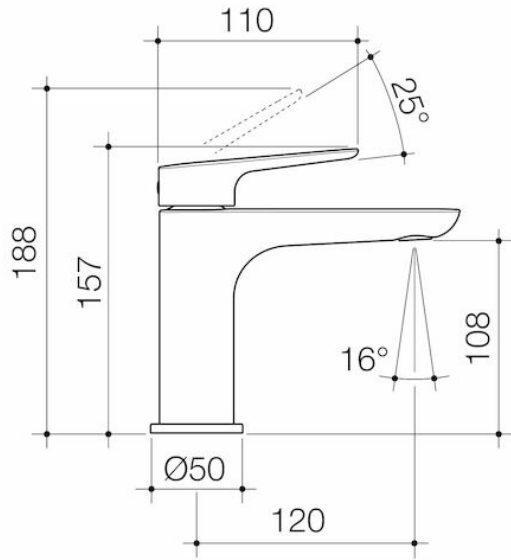

Contura II Basin Mixer - Brushed Nickel

Code: 849050BN6AF

Attributes

Litres per minute	4.50 ltr
Outlet length	120 mm
Temperature adjustable	No
Flow adjustable	No
Coating method	PVD
Is retrofit	No
Depth	280 mm
Length	180 mm
Net Weight	1.50 kg

Contura II Basin Mixer - Brushed Bronze

Code: 849050BBZ6AF

Attributes

Litres per minute	4.50 ltr
Temperature adjustable	No
Flow adjustable	No
Coating method	PVD
Is retrofit	No
Depth	280 mm
Length	180 mm
Net Weight	1.50 kg

Contura II Basin Mixer - Brushed Brass

Code: 849050BB6AF

Attributes

Litres per minute	4.50 ltr
Temperature adjustable	No
Flow adjustable	No
Coating method	PVD
Is retrofit	No
Depth	280 mm
Length	180 mm
Net Weight	1.50 kg

Contura II Basin Mixer- Chrome

Code: 849050C6AF

Attributes

Litres per minute	4.50 ltr
Outlet length	120 mm
Temperature adjustable	No
Flow adjustable	No
Coating method	Chromeplated
Is retrofit	No
Depth	280 mm
Length	180 mm
Net Weight	1.50 kg