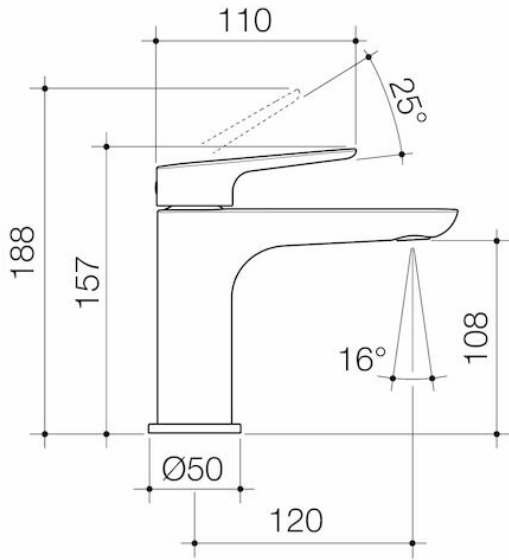

Contura II Basin Mixer - Brushed Nickel

Code: 849050BN6AF

Attributes

Litres per minute	4.50 ltr
Outlet length	120 mm
Temperature adjustable	No
Flow adjustable	No
Coating method	PVD
Is retrofit	No
Depth	280 mm
Length	180 mm
Net Weight	1.50 kg

Contura II Basin Mixer - Brushed Bronze

Code: 849050BBZ6AF

Attributes

Litres per minute	4.50 ltr
Temperature adjustable	No
Flow adjustable	No
Coating method	PVD
Is retrofit	No
Depth	280 mm
Length	180 mm
Net Weight	1.50 kg

Contura II Basin Mixer - Brushed Brass

Code: 849050BB6AF

Attributes

Litres per minute	4.50 ltr
Temperature adjustable	No
Flow adjustable	No
Coating method	PVD
Is retrofit	No
Depth	280 mm
Length	180 mm
Net Weight	1.50 kg

Contura II Basin Mixer- Chrome

Code: 849050C6AF

Attributes

Litres per minute	4.50 ltr
Outlet length	120 mm
Temperature adjustable	No
Flow adjustable	No
Coating method	Chromeplated
Is retrofit	No
Depth	280 mm
Length	180 mm
Net Weight	1.50 kg