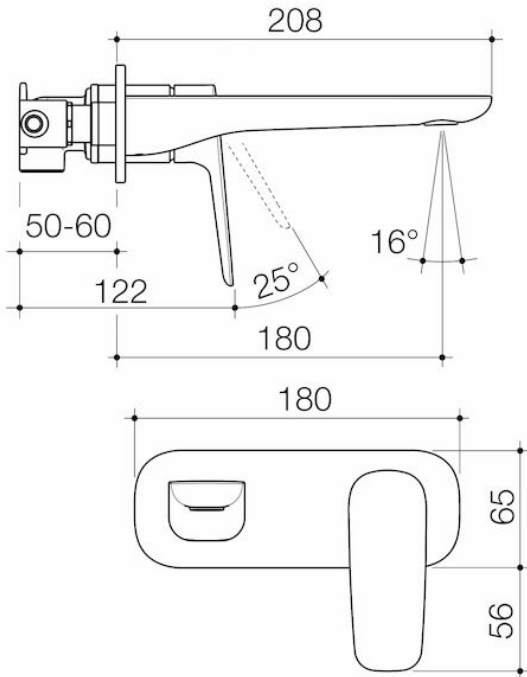

Contura II Wall Basin/Bath Mixer 180mm - Brushed Nickel

Code: 849051BN6AF

Attributes

Litres per minute	4.50 ltr
Temperature adjustable	No
Flow adjustable	No
Coating method	PVD
Is retrofit	No

Features & Benefits

- Featuring Caroma EasySwitch, the universal in-wall body system that allows you to install your in-wall body now and select your design and finish later
- PVD finish for striking design & durability
- Australian designed and engineered
- Enjoy peace of mind with 20 years warranty
- Engineered from Lead Free brass*
- Caroma tapware is 100% leak tested
- Water and energy efficient WELS 6 star flow rate (4.5L/min)
- Concealed aerator with adjustable stream direction
- Unrestricted aerator included for bath installations
- Available in Chrome, matte black, brushed bronze, brushed brass and brushed nickel
- *0.25% lead as per Lead Free Watermark certification