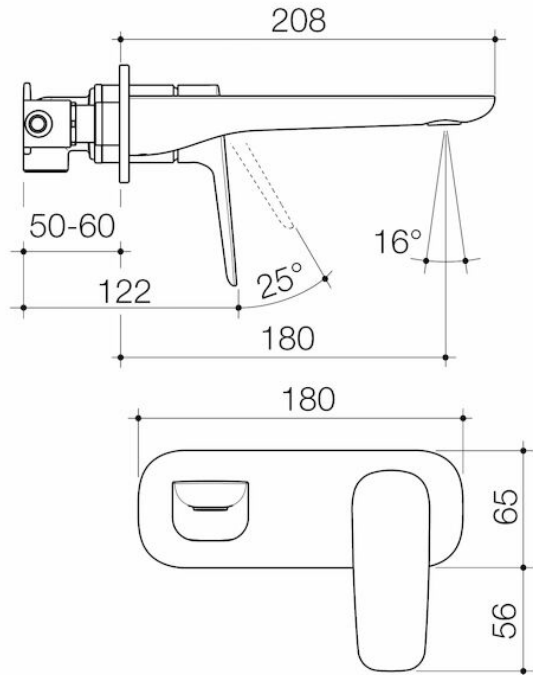

Contura II Wall Basin/Bath Mixer 180mm - Brushed Bronze

Code: 849051BBZ6AF

Attributes

Litres per minute	4.50 ltr
Temperature adjustable	No
Flow adjustable	No
Coating method	PVD
Is retrofit	No

Features & Benefits

- Featuring Caroma EasySwitch, the universal in-wall body system that allows you to install your in-wall body now and select your design and finish later
- PVD finish for striking design & durability
- Australian designed and engineered
- Enjoy peace of mind with 20 years warranty
- Engineered from Lead Free brass*
- Caroma tapware is 100% leak tested
- Water and energy efficient WELS 6 star flow rate (4.5L/min)
- Concealed aerator with adjustable stream direction
- Unrestricted aerator included for bath installations
- Available in Chrome, matte black, brushed bronze, brushed brass and brushed nickel
- *0.25% lead as per Lead Free Watermark certification