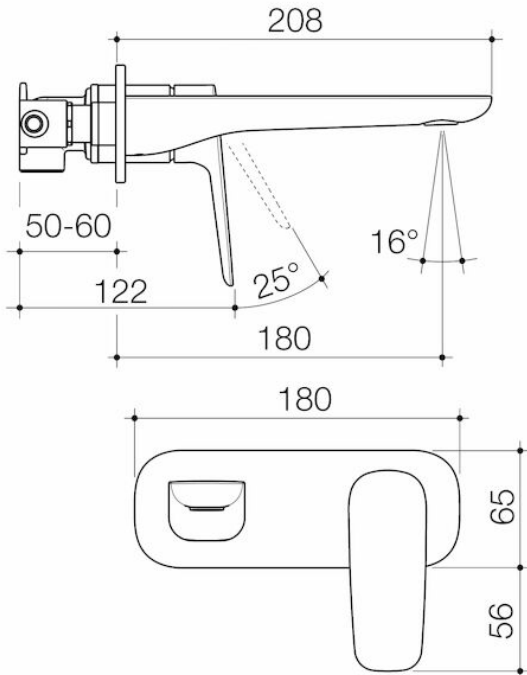

## Attributes

<b>Litres per minute</b>	4.50 ltr
<b>Temperature adjustable</b>	No
<b>Flow adjustable</b>	No
<b>Coating method</b>	Electroplated
<b>Is retrofit</b>	No

## Features & Benefits

- Featuring Caroma EasySwitch, the universal in-wall body system that allows you to install your in-wall body now and select your design and finish later
- Australian designed and engineered
- Enjoy peace of mind with 20 years warranty
- Engineered from Lead Free brass\*
- Caroma tapware is 100% leak tested
- Water and energy efficient WELS 6 star flow rate (4.5L/min)
- Concealed aerator with adjustable stream direction
- Unrestricted aerator included for bath installations
- Available in Chrome, matte black, brushed bronze, brushed brass and brushed nickel
- \*0.25% lead as per Lead Free Watermark certification