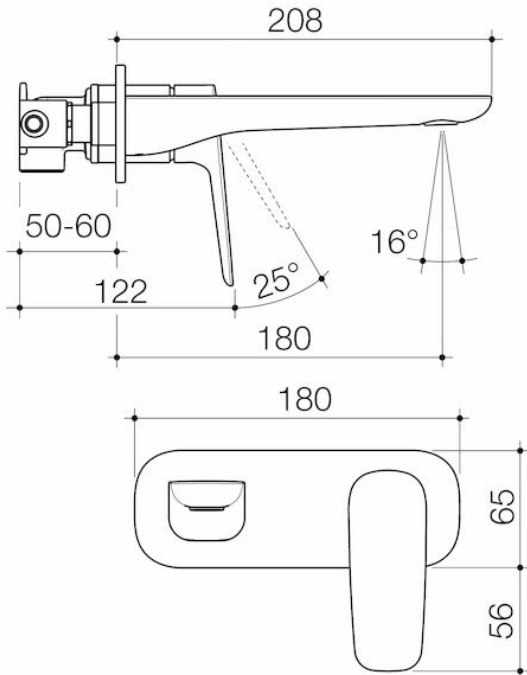

Contura II Wall Basin/Bath Mixer 180mm - Chrome

Code: 849051C6AF

Attributes

Litres per minute	4.50 ltr
Temperature adjustable	No
Flow adjustable	No
Coating method	Chromeplated
Is retrofit	No

Features & Benefits

- Featuring Caroma EasySwitch, the universal in-wall body system that allows you to install your in-wall body now and select your design and finish later
- Durable chrome finish
- Australian designed and engineered
- Enjoy peace of mind with 20 years warranty
- Engineered from Lead Free brass*
- Caroma tapware is 100% leak tested
- Water and energy efficient WELS 6 star flow rate (4.5L/min)
- Concealed aerator with adjustable stream direction
- Unrestricted aerator included for bath installations
- Available in Chrome, matte black, brushed bronze, brushed brass and brushed nickel
- *0.25% lead as per Lead Free Watermark certification