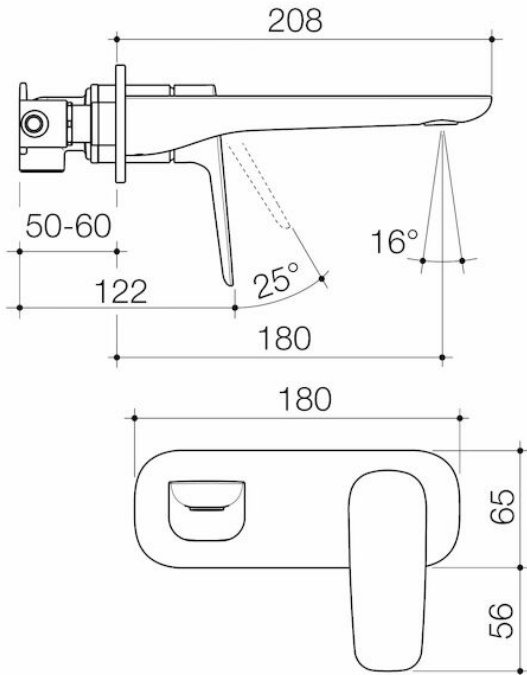

Contura II Wall Basin/Bath Mixer 180mm - Matte Black

Code: 849051B6AF

Attributes

Litres per minute	4.50 ltr
Temperature adjustable	No
Flow adjustable	No
Coating method	Electroplated
Is retrofit	No

Features & Benefits

- Featuring Caroma EasySwitch, the universal in-wall body system that allows you to install your in-wall body now and select your design and finish later
- Australian designed and engineered
- Enjoy peace of mind with 20 years warranty
- Engineered from Lead Free brass*
- Caroma tapware is 100% leak tested
- Water and energy efficient WELS 6 star flow rate (4.5L/min)
- Concealed aerator with adjustable stream direction
- Unrestricted aerator included for bath installations
- Available in Chrome, matte black, brushed bronze, brushed brass and brushed nickel
- *0.25% lead as per Lead Free Watermark certification

Contura II Wall Basin/Bath Mixer 180mm - Brushed Brass

Code: 849051BB6AF

Attributes

Litres per minute	4.50 ltr
Temperature adjustable	No
Flow adjustable	No
Coating method	PVD
Is retrofit	No

Features & Benefits

- Featuring Caroma EasySwitch, the universal in-wall body system that allows you to install your in-wall body now and select your design and finish later
- PVD finish for striking design & durability
- Australian designed and engineered
- Enjoy peace of mind with 20 years warranty
- Engineered from Lead Free brass*
- Caroma tapware is 100% leak tested
- Water and energy efficient WELS 6 star flow rate (4.5L/min)
- Concealed aerator with adjustable stream direction
- Unrestricted aerator included for bath installations
- Available in Chrome, matte black, brushed bronze, brushed brass and brushed nickel
- *0.25% lead as per Lead Free Watermark certification