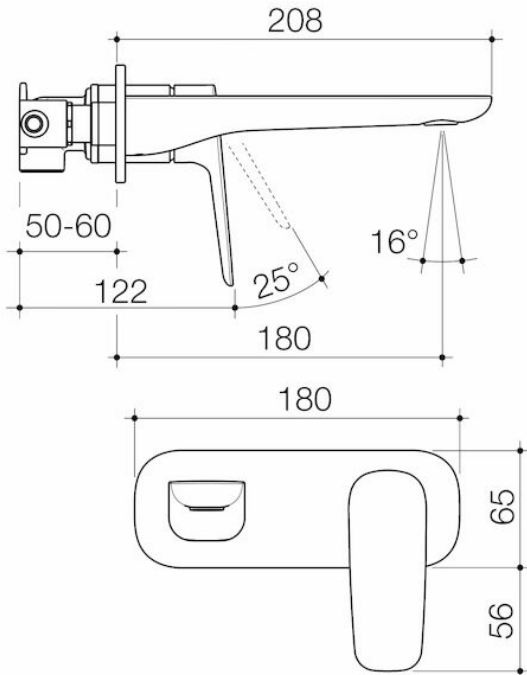

- Featuring Caroma EasySwitch, the universal in-wall body system that allows you to install your in-wall body now and select your design and finish later
- PVD finish for striking design & durability
- Australian designed and engineered
- Enjoy peace of mind with 20 years warranty
- Engineered from Lead Free brass*
- Caroma tapware is 100% leak tested
- Water and energy efficient WELS 6 star flow rate (4.5L/min)
- Concealed aerator with adjustable stream direction
- Unrestricted aerator included for bath installations
- Available in Chrome, matte black, brushed bronze, brushed brass and brushed nickel
- *0.25% lead as per Lead Free Watermark certification

Contura II Wall Basin/Bath Mixer 180mm - Brushed Bronze

Code: 849051BBZ6AF

Attributes

Litres per minute	4.50 ltr
Temperature adjustable	No
Flow adjustable	No
Coating method	PVD
Is retrofit	No

Features & Benefits

Contura II Wall Basin/Bath Mixer 180mm - Brushed Nickel

Code: 849051BN6AF

Attributes

Litres per minute	4.50 ltr
Temperature adjustable	No
Flow adjustable	No
Coating method	PVD
Is retrofit	No

Features & Benefits