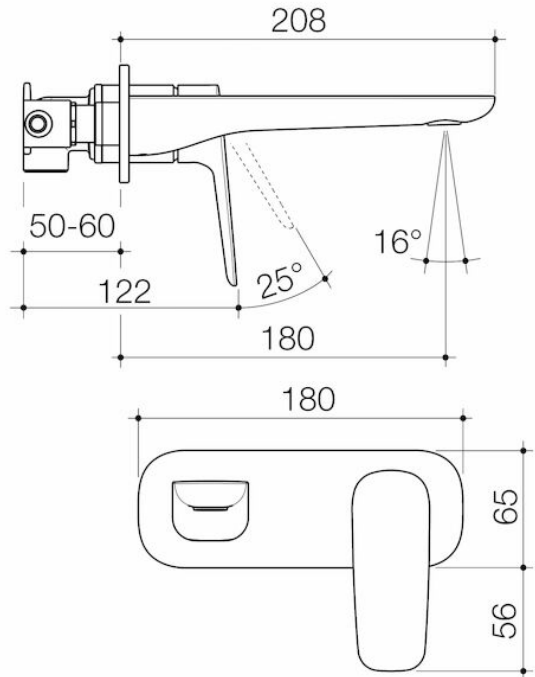

Contura II Wall Basin/Bath Mixer 180mm - Brushed Bronze

Code: 849051BBZ6AF

Attributes

Litres per minute	4.50 ltr
Temperature adjustable	No
Flow adjustable	No
Coating method	PVD
Is retrofit	No

Features & Benefits

- Featuring Caroma EasySwitch, the universal in-wall body system that allows you to install your in-wall body now and select your design and finish later
- PVD finish for striking design & durability
- Australian designed and engineered
- Enjoy peace of mind with 20 years warranty
- Engineered from Lead Free brass*
- Caroma tapware is 100% leak tested
- Water and energy efficient WELS 6 star flow rate (4.5L/min)
- Concealed aerator with adjustable stream direction
- Unrestricted aerator included for bath installations
- Available in Chrome, matte black, brushed bronze, brushed brass and brushed nickel
- *0.25% lead as per Lead Free Watermark certification