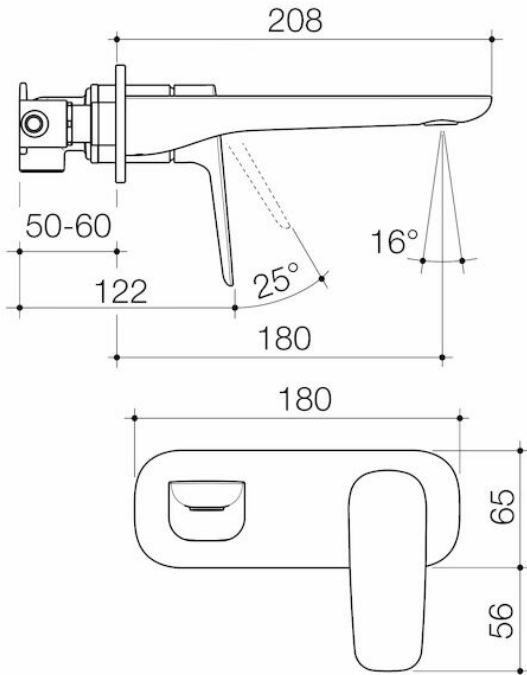

- Featuring Caroma EasySwitch, the universal in-wall body system that allows you to install your in-wall body now and select your design and finish later
- PVD finish for striking design & durability
- Australian designed and engineered
- Enjoy peace of mind with 20 years warranty
- Engineered from Lead Free brass*
- Caroma tapware is 100% leak tested
- Water and energy efficient WELS 6 star flow rate (4.5L/min)
- Concealed aerator with adjustable stream direction
- Unrestricted aerator included for bath installations
- Available in Chrome, matte black, brushed bronze, brushed brass and brushed nickel
- *0.25% lead as per Lead Free Watermark certification

Contura II Wall Basin/Bath Mixer 180mm - Brushed Nickel

Code: 849051BN6AF

Attributes

Litres per minute	4.50 ltr
Temperature adjustable	No
Flow adjustable	No
Coating method	PVD
Is retrofit	No

Features & Benefits

Contura II Wall Basin/Bath Mixer 180mm - Chrome

Code: 849051C6AF

Attributes

Litres per minute	4.50 ltr
Temperature adjustable	No
Flow adjustable	No
Coating method	Chromeplated
Is retrofit	No

Features & Benefits