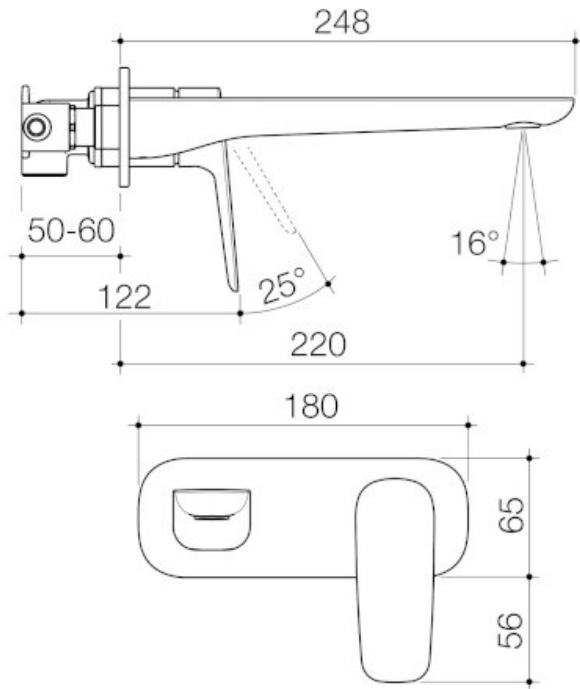

- Featuring Caroma EasySwitch, the universal in-wall body system that allows you to install your in-wall body now and select your design and finish later
- PVD finish for striking design & durability
- Australian designed and engineered
- Enjoy peace of mind with 20 years warranty
- Engineered from Lead Free brass*
- Caroma tapware is 100% leak tested
- Water and energy efficient WELS 6 star flow rate (4.5L/min)
- Concealed aerator with adjustable stream direction
- Unrestricted aerator included for bath installations
- Available in Chrome, matte black, brushed bronze, brushed brass and brushed nickel
- *0.25% lead as per Lead Free Watermark certification

Contura II Wall Basin/Bath Mixer 220mm - Brushed Bronze

Code: 849053BBZ6AF

Attributes

Litres per minute	4.50 ltr
Temperature adjustable	No
Flow adjustable	No
Coating method	PVD
Is retrofit	No

Features & Benefits

Contura II Wall Basin/Bath Mixer 220mm - Brushed Nickel

Code: 849053BN6AF

Attributes

Litres per minute	4.50 ltr
Temperature adjustable	No
Flow adjustable	No
Coating method	PVD
Is retrofit	No

Features & Benefits