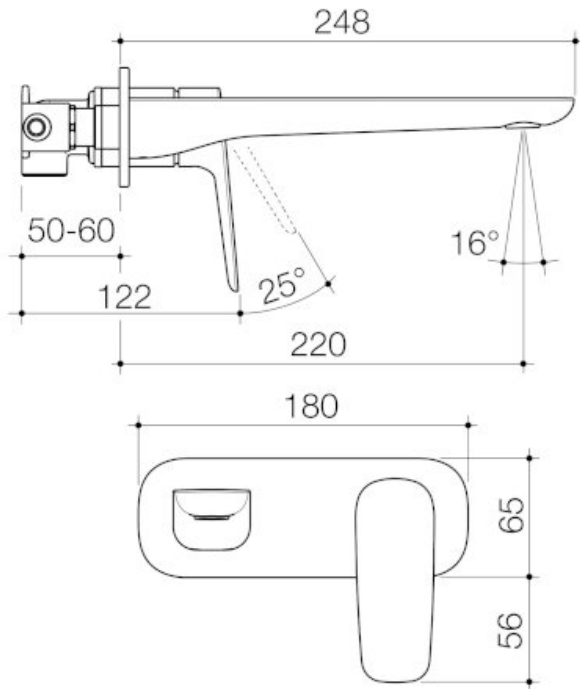

Contura II Wall Basin/Bath Mixer 220mm - Chrome

Code: 849053C6AF

Attributes

Litres per minute	4.50 ltr
Temperature adjustable	No
Flow adjustable	No
Coating method	Chromeplated
Is retrofit	No

Features & Benefits

- Featuring Caroma EasySwitch, the universal in-wall body system that allows you to install your in-wall body now and select your design and finish later
- Durable chrome finish
- Australian designed and engineered
- Enjoy peace of mind with 20 years warranty
- Engineered from Lead Free brass*
- Caroma tapware is 100% leak tested
- Water and energy efficient WELS 6 star flow rate (4.5L/min)
- Concealed aerator with adjustable stream direction
- Unrestricted aerator included for bath installations
- Available in Chrome, matte black, brushed bronze, brushed brass and brushed nickel
- *0.25% lead as per Lead Free Watermark certification