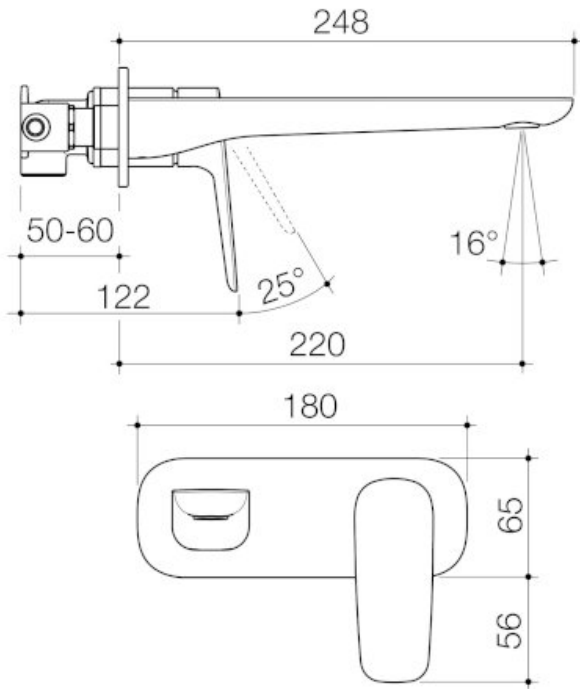

Contura II Wall Basin/Bath Mixer 220mm - Matte Black

Code: 849053B6AF

Attributes

Litres per minute	4.50 ltr
Temperature adjustable	No
Flow adjustable	No
Coating method	Chromeplated
Is retrofit	No

Features & Benefits

- Featuring Caroma EasySwitch, the universal in-wall body system that allows you to install your in-wall body now and select your design and finish later
- Australian designed and engineered
- Enjoy peace of mind with 20 years warranty
- Engineered from Lead Free brass*
- Caroma tapware is 100% leak tested
- Water and energy efficient WELS 6 star flow rate (4.5L/min)
- Concealed aerator with adjustable stream direction
- Unrestricted aerator included for bath installations
- Available in Chrome, matte black, brushed bronze, brushed brass and brushed nickel
- *0.25% lead as per Lead Free Watermark certification

Contura II Wall Basin/Bath Mixer 220mm - Brushed Brass

Code: 849053BB6AF

Attributes

Litres per minute	4.50 ltr
Temperature adjustable	No
Flow adjustable	No
Coating method	PVD
Is retrofit	No

Features & Benefits

- Featuring Caroma EasySwitch, the universal in-wall body system that allows you to install your in-wall body now and select your design and finish later
- PVD finish for striking design & durability
- Australian designed and engineered
- Enjoy peace of mind with 20 years warranty
- Engineered from Lead Free brass*
- Caroma tapware is 100% leak tested
- Water and energy efficient WELS 6 star flow rate (4.5L/min)
- Concealed aerator with adjustable stream direction
- Unrestricted aerator included for bath installations
- Available in Chrome, matte black, brushed bronze, brushed brass and brushed nickel
- *0.25% lead as per Lead Free Watermark certification