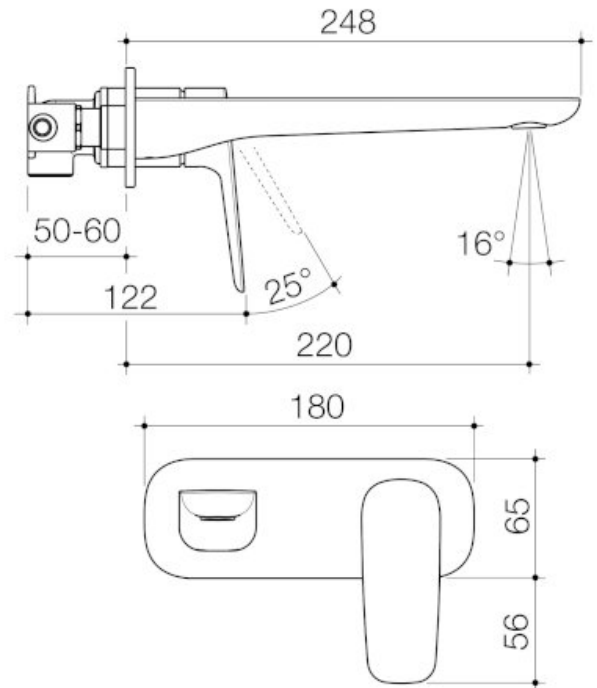

Contura II Wall Basin/Bath Mixer 220mm - Brushed Bronze

Code: 849053BBZ6AF

Attributes

Litres per minute	4.50 ltr
Temperature adjustable	No
Flow adjustable	No
Coating method	PVD
Is retrofit	No

Features & Benefits

- Featuring Caroma EasySwitch, the universal in-wall body system that allows you to install your in-wall body now and select your design and finish later
- PVD finish for striking design & durability
- Australian designed and engineered
- Enjoy peace of mind with 20 years warranty
- Engineered from Lead Free brass*
- Caroma tapware is 100% leak tested
- Water and energy efficient WELS 6 star flow rate (4.5L/min)
- Concealed aerator with adjustable stream direction
- Unrestricted aerator included for bath installations
- Available in Chrome, matte black, brushed bronze, brushed brass and brushed nickel
- *0.25% lead as per Lead Free Watermark certification