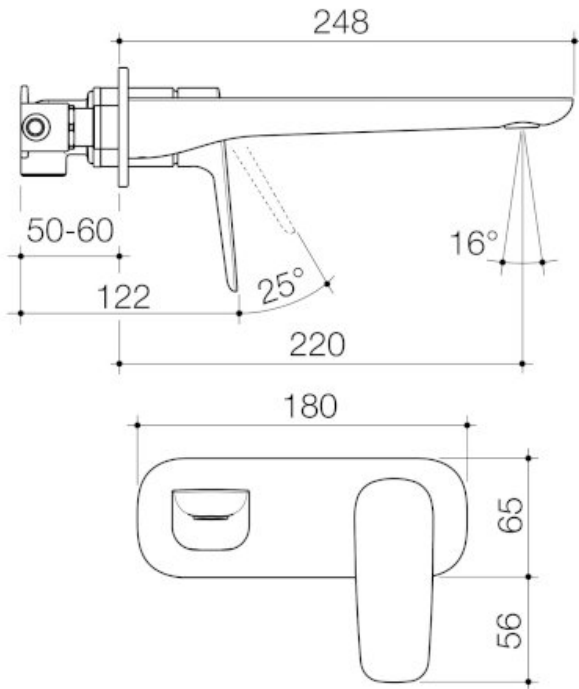

Contura II Wall Basin/Bath Mixer 220mm - Matte Black

Code: 849053B6AF

Attributes

Litres per minute	4.50 ltr
Temperature adjustable	No
Flow adjustable	No
Coating method	Chromeplated
Is retrofit	No

Features & Benefits

- Featuring Caroma EasySwitch, the universal in-wall body system that allows you to install your in-wall body now and select your design and finish later
- Australian designed and engineered
- Enjoy peace of mind with 20 years warranty
- Engineered from Lead Free brass*
- Caroma tapware is 100% leak tested
- Water and energy efficient WELS 6 star flow rate (4.5L/min)
- Concealed aerator with adjustable stream direction
- Unrestricted aerator included for bath installations
- Available in Chrome, matte black, brushed bronze, brushed brass and brushed nickel
- *0.25% lead as per Lead Free Watermark certification

Contura II Wall Basin/Bath Mixer 220mm - Brushed Brass

Code: 849053BB6AF

Attributes

Litres per minute	4.50 ltr
Temperature adjustable	No
Flow adjustable	No
Coating method	PVD
Is retrofit	No

Features & Benefits

- Featuring Caroma EasySwitch, the universal in-wall body system that allows you to install your in-wall body now and select your design and finish later
- PVD finish for striking design & durability
- Australian designed and engineered
- Enjoy peace of mind with 20 years warranty
- Engineered from Lead Free brass*
- Caroma tapware is 100% leak tested
- Water and energy efficient WELS 6 star flow rate (4.5L/min)
- Concealed aerator with adjustable stream direction
- Unrestricted aerator included for bath installations
- Available in Chrome, matte black, brushed bronze, brushed brass and brushed nickel
- *0.25% lead as per Lead Free Watermark certification