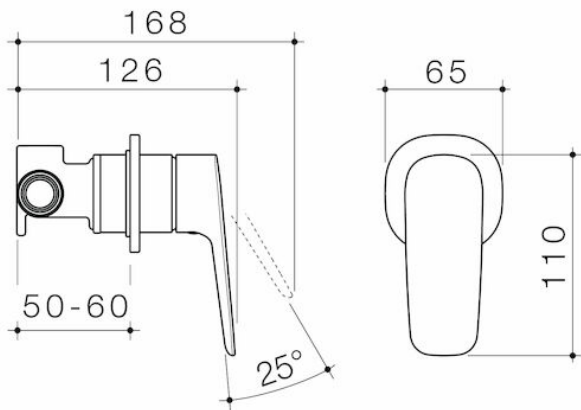

Contura II Bath/Shower Mixer - Matte Black

Code: 849055B

Attributes

Temperature adjustable	No
Flow adjustable	No
Coating method	Electroplated
Is retrofit	No

Features & Benefits

- Featuring Caroma EasySwitch, the universal in-wall body system that allows you to install your in-wall body now and select your design and finish later
- Australian designed and engineered
- Enjoy peace of mind with 20 years warranty
- Caroma tapware is 100% leak tested
- Available in Chrome, matte black, brushed bronze, brushed brass and brushed nickel