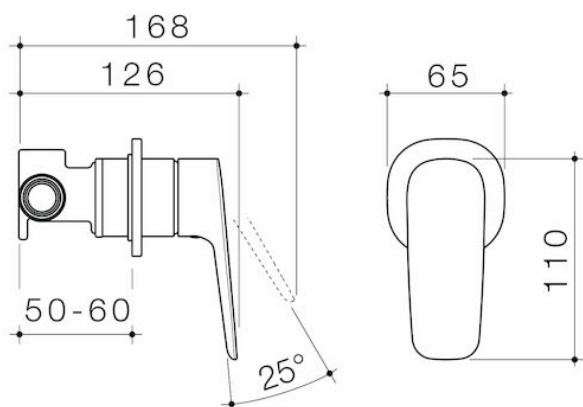

Contura II Bath/Shower Mixer - Chrome

Code: 849055C

Attributes

Temperature adjustable	No
Flow adjustable	No
Coating method	Chromplated
Is retrofit	No

Features & Benefits

- Featuring Caroma EasySwitch, the universal in-wall body system that allows you to install your in-wall body now and select your design and finish later
- Durable chrome finish
- Australian designed and engineered
- Enjoy peace of mind with 20 years warranty
- Caroma tapware is 100% leak tested
- Available in Chrome, matte black, brushed bronze, brushed brass and brushed nickel