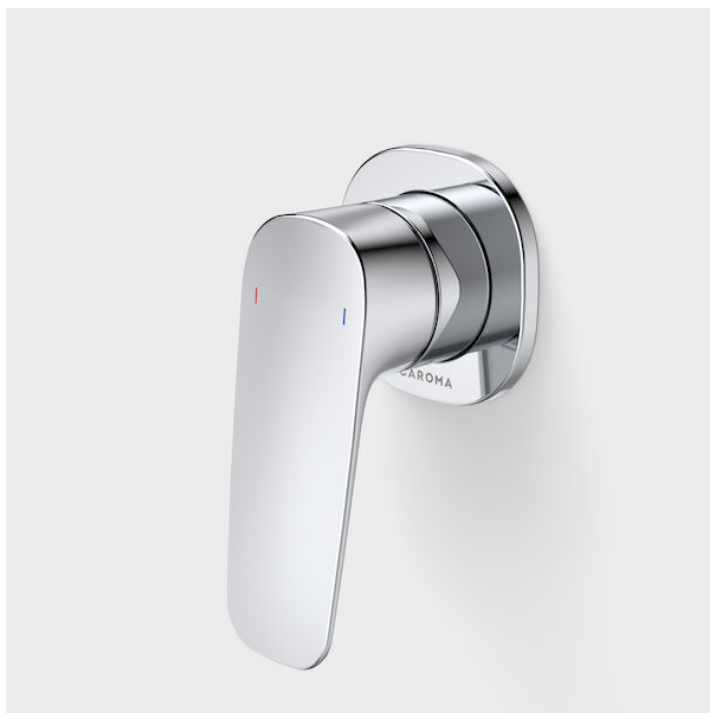

Contura II Bath/Shower Mixer - Chrome

Code: 849055C

Attributes

Temperature adjustable	No
Flow adjustable	No
Coating method	Chromplated
Is retrofit	No

Features & Benefits

- Featuring Caroma EasySwitch, the universal in-wall body system that allows you to install your in-wall body now and select your design and finish later
- Durable chrome finish
- Australian designed and engineered
- Enjoy peace of mind with 20 years warranty
- Caroma tapware is 100% leak tested
- Available in Chrome, matte black, brushed bronze, brushed brass and brushed nickel