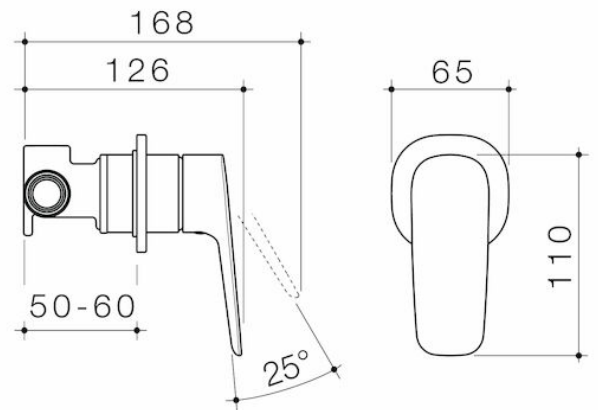

Contura II Bath/Shower Mixer - Brushed Bronze

Code: 849055BBZ

Attributes

Temperature adjustable	No
Flow adjustable	No
Coating method	PVD
Is retrofit	No

Features & Benefits

- Featuring Caroma EasySwitch, the universal in-wall body system that allows you to install your in-wall body now and select your design and finish later
- PVD finish for striking design & durability
- Australian designed and engineered
- Enjoy peace of mind with 20 years warranty
- Caroma tapware is 100% leak tested
- Available in Chrome, matte black, brushed bronze, brushed brass and brushed nickel