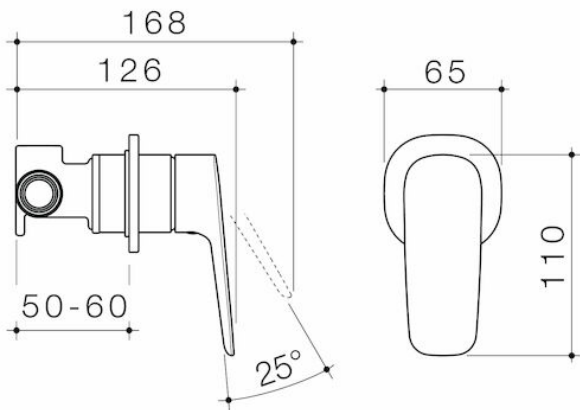

# Contura II Bath/Shower Mixer - Brushed Brass

Code: 849055BB