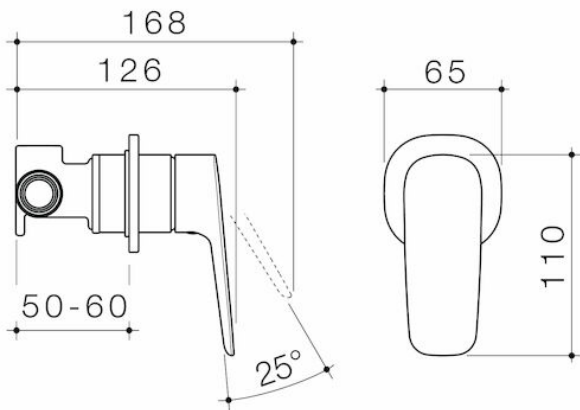

Contura II Bath/Shower Mixer - Brushed Nickel

Code: 849055BN

Attributes

Temperature adjustable	No
Flow adjustable	No
Coating method	PVD
Is retrofit	No

Features & Benefits

- Featuring Caroma EasySwitch, the universal in-wall body system that allows you to install your in-wall body now and select your design and finish later
- PVD finish for striking design & durability
- Australian designed and engineered
- Enjoy peace of mind with 20 years warranty
- Caroma tapware is 100% leak tested
- Available in Chrome, matte black, brushed bronze, brushed brass and brushed nickel