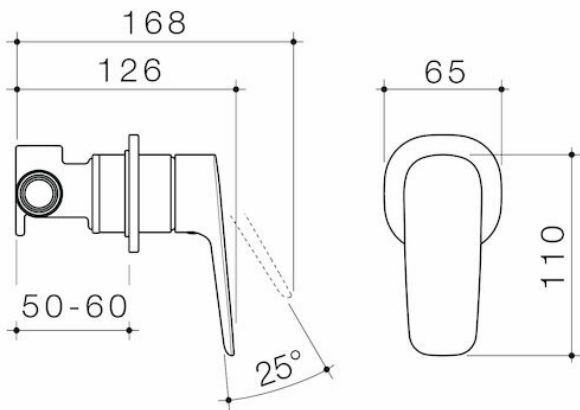

Contura II Bath/Shower Mixer - Matte Black

Code: 849055B

Attributes

Temperature adjustable	No
Flow adjustable	No
Coating method	Electroplated
Is retrofit	No

Features & Benefits

- Featuring Caroma EasySwitch, the universal in-wall body system that allows you to install your in-wall body now and select your design and finish later
- Australian designed and engineered
- Enjoy peace of mind with 20 years warranty
- Caroma tapware is 100% leak tested
- Available in Chrome, matte black, brushed bronze, brushed brass and brushed nickel