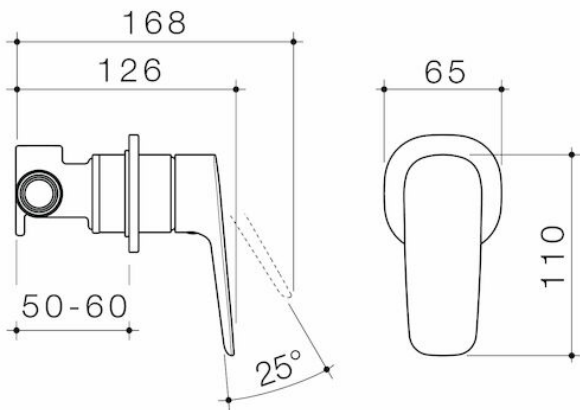

Contura II Bath/Shower Mixer - Brushed Bronze

Code: 849055BBZ

Attributes

Temperature adjustable	No
Flow adjustable	No
Coating method	PVD
Is retrofit	No

Features & Benefits

- Featuring Caroma EasySwitch, the universal in-wall body system that allows you to install your in-wall body now and select your design and finish later
- PVD finish for striking design & durability
- Australian designed and engineered
- Enjoy peace of mind with 20 years warranty
- Caroma tapware is 100% leak tested
- Available in Chrome, matte black, brushed bronze, brushed brass and brushed nickel

Contura II Bath/Shower Mixer - Brushed Nickel

Code: 849055BN

Attributes

Temperature adjustable	No
Flow adjustable	No
Coating method	PVD
Is retrofit	No

Features & Benefits

- Featuring Caroma EasySwitch, the universal in-wall body system that allows you to install your in-wall body now and select your design and finish later
- PVD finish for striking design & durability
- Australian designed and engineered
- Enjoy peace of mind with 20 years warranty
- Caroma tapware is 100% leak tested
- Available in Chrome, matte black, brushed bronze, brushed brass and brushed nickel

Contura II Bath/Shower Mixer - Chrome

Code: 849055C

Attributes

Temperature adjustable	No
Flow adjustable	No
Coating method	Chromplated
Is retrofit	No

Features & Benefits

- Featuring Caroma EasySwitch, the universal in-wall body system that allows you to install your in-wall body now and select your design and finish later
- Durable chrome finish
- Australian designed and engineered
- Enjoy peace of mind with 20 years warranty
- Caroma tapware is 100% leak tested
- Available in Chrome, matte black, brushed bronze, brushed brass and brushed nickel