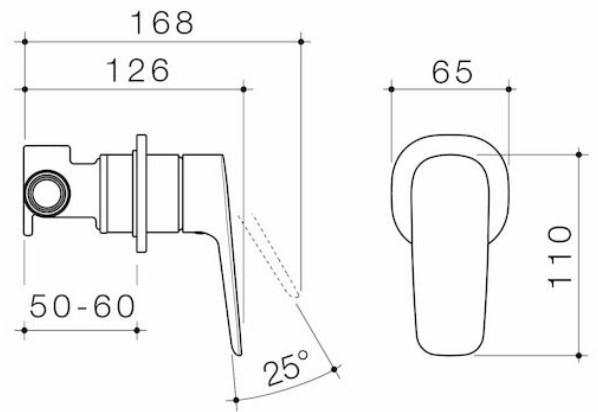

Contura II Bath/Shower Mixer - Brushed Brass

Code: 849055BB

Attributes

Temperature adjustable	No
Flow adjustable	No
Coating method	PVD
Is retrofit	No

Features & Benefits

- Featuring Caroma EasySwitch, the universal in-wall body system that allows you to install your in-wall body now and select your design and finish later
- PVD finish for striking design & durability
- Australian designed and engineered
- Enjoy peace of mind with 20 years warranty
- Caroma tapware is 100% leak tested
- Available in Chrome, matte black, brushed bronze, brushed brass and brushed nickel

Contura II Bath/Shower Mixer - Brushed Bronze

Code: 849055BBZ

Attributes

Temperature adjustable	No
Flow adjustable	No
Coating method	PVD
Is retrofit	No

Features & Benefits

- Featuring Caroma EasySwitch, the universal in-wall body system that allows you to install your in-wall body now and select your design and finish later
- PVD finish for striking design & durability
- Australian designed and engineered
- Enjoy peace of mind with 20 years warranty
- Caroma tapware is 100% leak tested
- Available in Chrome, matte black, brushed bronze, brushed brass and brushed nickel

Contura II Bath/Shower Mixer - Brushed Nickel

Code: 849055BN

Attributes

Temperature adjustable	No
Flow adjustable	No
Coating method	PVD
Is retrofit	No

Features & Benefits

- Featuring Caroma EasySwitch, the universal in-wall body system that allows you to install your in-wall body now and select your design and finish later
- PVD finish for striking design & durability
- Australian designed and engineered
- Enjoy peace of mind with 20 years warranty
- Caroma tapware is 100% leak tested
- Available in Chrome, matte black, brushed bronze, brushed brass and brushed nickel