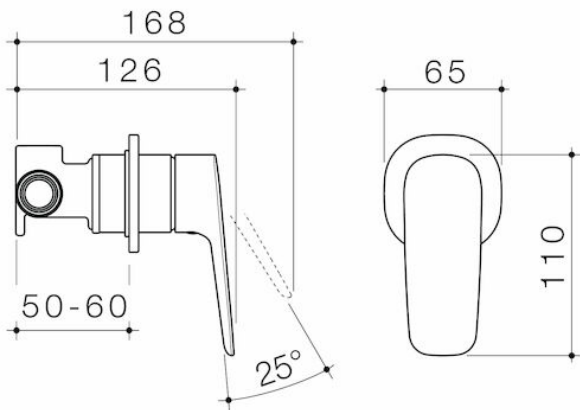

Contura II Bath/Shower Mixer - Brushed Brass

Code: 849055BB

Attributes

Temperature adjustable	No
Flow adjustable	No
Coating method	PVD
Is retrofit	No

Features & Benefits

- Featuring Caroma EasySwitch, the universal in-wall body system that allows you to install your in-wall body now and select your design and finish later
- PVD finish for striking design & durability
- Australian designed and engineered
- Enjoy peace of mind with 20 years warranty
- Caroma tapware is 100% leak tested
- Available in Chrome, matte black, brushed bronze, brushed brass and brushed nickel

Contura II Bath/Shower Mixer - Brushed Bronze

Code: 849055BBZ

Attributes

Temperature adjustable	No
Flow adjustable	No
Coating method	PVD
Is retrofit	No

Features & Benefits

- Featuring Caroma EasySwitch, the universal in-wall body system that allows you to install your in-wall body now and select your design and finish later
- PVD finish for striking design & durability
- Australian designed and engineered
- Enjoy peace of mind with 20 years warranty
- Caroma tapware is 100% leak tested
- Available in Chrome, matte black, brushed bronze, brushed brass and brushed nickel

Contura II Bath/Shower Mixer - Brushed Nickel

Code: 849055BN

Attributes

Temperature adjustable	No
Flow adjustable	No
Coating method	PVD
Is retrofit	No

Features & Benefits

- Featuring Caroma EasySwitch, the universal in-wall body system that allows you to install your in-wall body now and select your design and finish later
- PVD finish for striking design & durability
- Australian designed and engineered
- Enjoy peace of mind with 20 years warranty
- Caroma tapware is 100% leak tested
- Available in Chrome, matte black, brushed bronze, brushed brass and brushed nickel