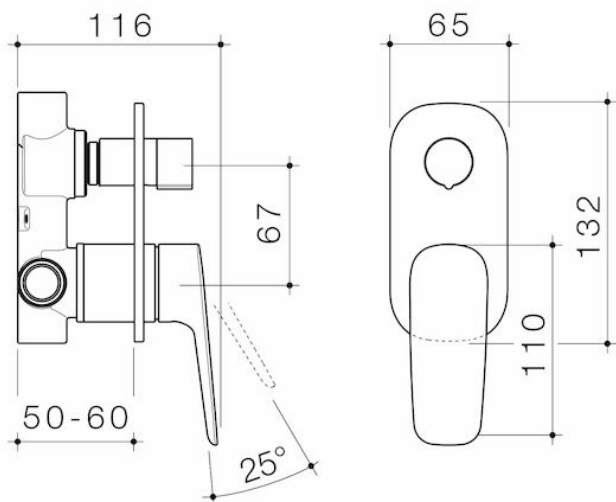

Contura II Bath/Shower Mixer With Diverter - Brushed Brass

Code: 849057BB

Attributes

Temperature adjustable	No
Flow adjustable	No
Coating method	PVD
Is retrofit	No

Features & Benefits

- Featuring Caroma EasySwitch, the universal in-wall body system that allows you to install your in-wall body now and select your design and finish later
- PVD finish for striking design & durability
- Australian designed and engineered
- Enjoy peace of mind with 20 years warranty
- Caroma tapware is 100% leak tested
- Rotational, easy-to-use diverter
- Available in Chrome, matte black, brushed bronze, brushed brass and brushed nickel

Contura II Bath/Shower Mixer With Diverter - Matte Black

Code: 849057B

Attributes

Temperature adjustable	No
Flow adjustable	No
Coating method	Electroplated
Is retrofit	No

Features & Benefits

- Featuring Caroma EasySwitch, the universal in-wall body system that allows you to install your in-wall body now and select your design and finish later
- Australian designed and engineered
- Enjoy peace of mind with 20 years warranty
- Caroma tapware is 100% leak tested
- Rotational, easy-to-use diverter
- Available in Chrome, matte black, brushed bronze, brushed brass and brushed nickel

Contura II Bath/Shower Mixer With Diverter - Chrome

Code: 849057C

Attributes

Temperature adjustable	No
Flow adjustable	No
Coating method	Chromeplated
Is retrofit	No

Features & Benefits

- Featuring Caroma EasySwitch, the universal in-wall body system that allows you to install your in-wall body now and select your design and finish later
- Durable chrome finish
- Australian designed and engineered
- Enjoy peace of mind with 20 years warranty
- Caroma tapware is 100% leak tested
- Rotational, easy-to-use diverter
- Available in Chrome, matte black, brushed bronze, brushed brass and brushed nickel