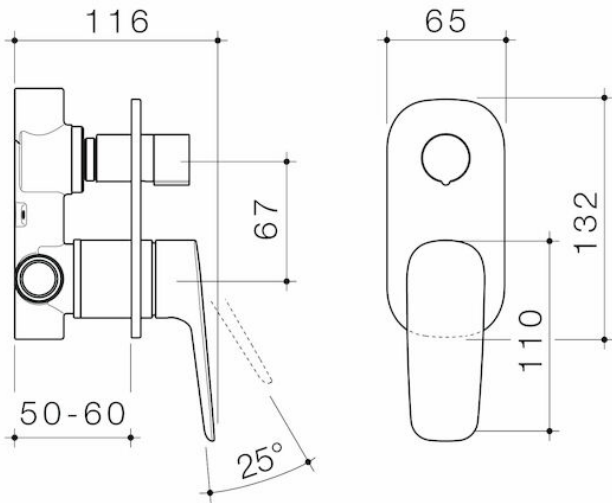

Contura II Bath/Shower Mixer With Diverter - Brushed Brass

Code: 849057BB

Attributes

Temperature adjustable	No
Flow adjustable	No
Coating method	PVD
Is retrofit	No

Features & Benefits

- Featuring Caroma EasySwitch, the universal in-wall body system that allows you to install your in-wall body now and select your design and finish later
- PVD finish for striking design & durability
- Australian designed and engineered
- Enjoy peace of mind with 20 years warranty
- Caroma tapware is 100% leak tested
- Rotational, easy-to-use diverter
- Available in Chrome, matte black, brushed bronze, brushed brass and brushed nickel

Contura II Bath/Shower Mixer With Diverter - Matte Black

Code: 849057B

Attributes

Temperature adjustable	No
Flow adjustable	No
Coating method	Electroplated
Is retrofit	No

Features & Benefits

- Featuring Caroma EasySwitch, the universal in-wall body system that allows you to install your in-wall body now and select your design and finish later
- Australian designed and engineered
- Enjoy peace of mind with 20 years warranty
- Caroma tapware is 100% leak tested
- Rotational, easy-to-use diverter
- Available in Chrome, matte black, brushed bronze, brushed brass and brushed nickel

Contura II Bath/Shower Mixer With Diverter - Chrome

Code: 849057C

Attributes

Temperature adjustable	No
Flow adjustable	No
Coating method	Chromeplated
Is retrofit	No

Features & Benefits

- Featuring Caroma EasySwitch, the universal in-wall body system that allows you to install your in-wall body now and select your design and finish later
- Durable chrome finish
- Australian designed and engineered
- Enjoy peace of mind with 20 years warranty
- Caroma tapware is 100% leak tested
- Rotational, easy-to-use diverter
- Available in Chrome, matte black, brushed bronze, brushed brass and brushed nickel