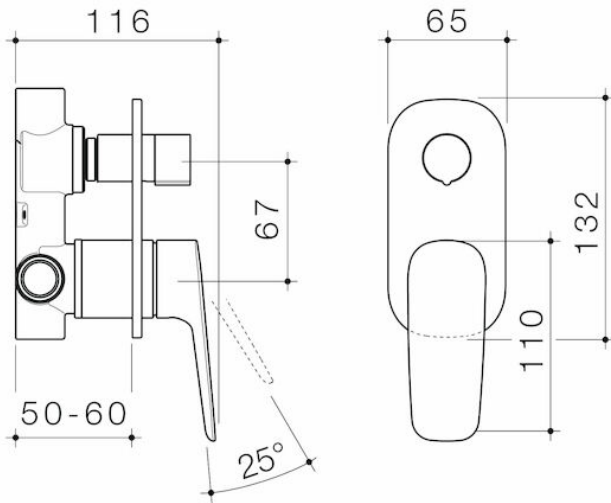

Contura II Bath/Shower Mixer With Diverter - Brushed Brass

Code: 849057BB

Attributes

Temperature adjustable	No
Flow adjustable	No
Coating method	PVD
Is retrofit	No

Features & Benefits

- Featuring Caroma EasySwitch, the universal in-wall body system that allows you to install your in-wall body now and select your design and finish later
- PVD finish for striking design & durability
- Australian designed and engineered
- Enjoy peace of mind with 20 years warranty
- Caroma tapware is 100% leak tested
- Rotational, easy-to-use diverter
- Available in Chrome, matte black, brushed bronze, brushed brass and brushed nickel

Contura II Bath/Shower Mixer With Diverter - Matte Black

Code: 849057B

Attributes

Temperature adjustable	No
Flow adjustable	No
Coating method	Electroplated
Is retrofit	No

Features & Benefits

- Featuring Caroma EasySwitch, the universal in-wall body system that allows you to install your in-wall body now and select your design and finish later
- Australian designed and engineered
- Enjoy peace of mind with 20 years warranty
- Caroma tapware is 100% leak tested
- Rotational, easy-to-use diverter
- Available in Chrome, matte black, brushed bronze, brushed brass and brushed nickel

Contura II Bath/Shower Mixer With Diverter - Chrome

Code: 849057C

Attributes

Temperature adjustable	No
Flow adjustable	No
Coating method	Chromeplated
Is retrofit	No

Features & Benefits

- Featuring Caroma EasySwitch, the universal in-wall body system that allows you to install your in-wall body now and select your design and finish later
- Durable chrome finish
- Australian designed and engineered
- Enjoy peace of mind with 20 years warranty
- Caroma tapware is 100% leak tested
- Rotational, easy-to-use diverter
- Available in Chrome, matte black, brushed bronze, brushed brass and brushed nickel