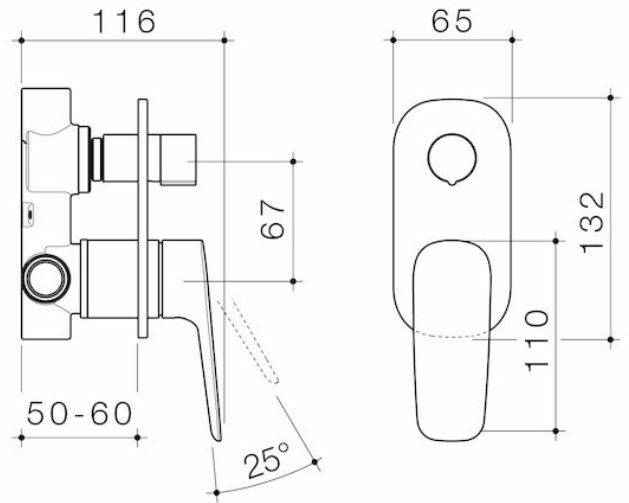

Contura II Bath/Shower Mixer With Diverter - Brushed Brass

Code: 849057BB

Attributes

Temperature adjustable	No
Flow adjustable	No
Coating method	PVD
Is retrofit	No

Features & Benefits

- Featuring Caroma EasySwitch, the universal in-wall body system that allows you to install your in-wall body now and select your design and finish later
- PVD finish for striking design & durability
- Australian designed and engineered
- Enjoy peace of mind with 20 years warranty
- Caroma tapware is 100% leak tested
- Rotational, easy-to-use diverter
- Available in Chrome, matte black, brushed bronze, brushed brass and brushed nickel

Contura II Bath/Shower Mixer With Diverter - Chrome

Code: 849057C

Attributes

Temperature adjustable	No
Flow adjustable	No
Coating method	Chromeplated
Is retrofit	No

Features & Benefits

- Featuring Caroma EasySwitch, the universal in-wall body system that allows you to install your in-wall body now and select your design and finish later
- Durable chrome finish
- Australian designed and engineered
- Enjoy peace of mind with 20 years warranty
- Caroma tapware is 100% leak tested
- Rotational, easy-to-use diverter
- Available in Chrome, matte black, brushed bronze, brushed brass and brushed nickel

Contura II Bath/Shower Mixer With Diverter - Brushed Bronze

Code: 849057BBZ

Attributes

Temperature adjustable	No
Flow adjustable	No
Coating method	PVD
Is retrofit	No

Features & Benefits

- Featuring Caroma EasySwitch, the universal in-wall body system that allows you to install your in-wall body now and select your design and finish later
- PVD finish for striking design & durability
- Australian designed and engineered
- Enjoy peace of mind with 20 years warranty
- Caroma tapware is 100% leak tested
- Rotational, easy-to-use diverter
- Available in Chrome, matte black, brushed bronze, brushed brass and brushed nickel