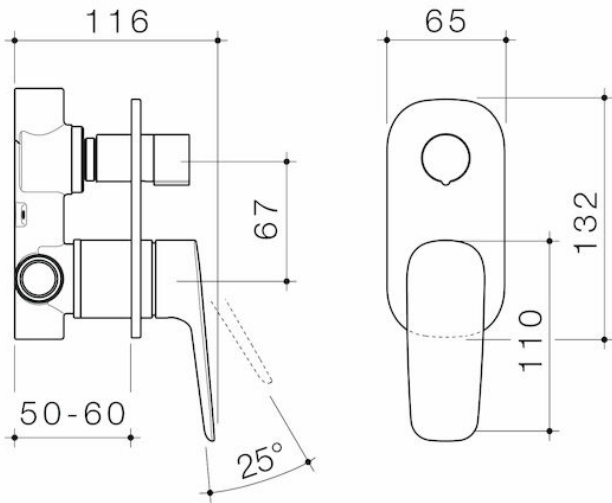

Contura II Bath/Shower Mixer With Diverter - Chrome

Code: 849057C

Attributes

Temperature adjustable	No
Flow adjustable	No
Coating method	Chromeplated
Is retrofit	No

Features & Benefits

- Featuring Caroma EasySwitch, the universal in-wall body system that allows you to install your in-wall body now and select your design and finish later
- Durable chrome finish
- Australian designed and engineered
- Enjoy peace of mind with 20 years warranty
- Caroma tapware is 100% leak tested
- Rotational, easy-to-use diverter
- Available in Chrome, matte black, brushed bronze, brushed brass and brushed nickel

Contura II Bath/Shower Mixer With Diverter - Brushed Bronze

Code: 849057BBZ

Attributes

Temperature adjustable	No
Flow adjustable	No
Coating method	PVD
Is retrofit	No

Features & Benefits

- Featuring Caroma EasySwitch, the universal in-wall body system that allows you to install your in-wall body now and select your design and finish later
- PVD finish for striking design & durability
- Australian designed and engineered
- Enjoy peace of mind with 20 years warranty
- Caroma tapware is 100% leak tested
- Rotational, easy-to-use diverter
- Available in Chrome, matte black, brushed bronze, brushed brass and brushed nickel

Contura II Bath/Shower Mixer With Diverter - Brushed Nickel

Code: 849057BN

Attributes

Temperature adjustable	No
Flow adjustable	No
Coating method	PVD
Is retrofit	No

Features & Benefits

- Featuring Caroma EasySwitch, the universal in-wall body system that allows you to install your in-wall body now and select your design and finish later
- PVD finish for striking design & durability
- Australian designed and engineered
- Enjoy peace of mind with 20 years warranty
- Caroma tapware is 100% leak tested
- Rotational, easy-to-use diverter
- Available in Chrome, matte black, brushed bronze, brushed brass and brushed nickel