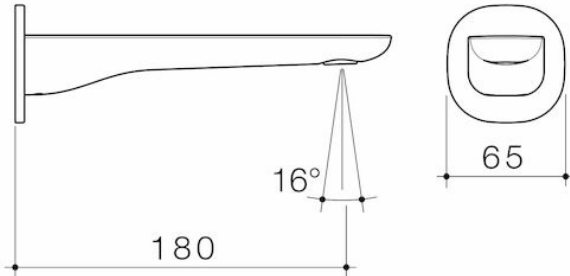

Contura II Basin/Bath Outlet 180mm - Brushed Nickel

Code: 849059BN6AF

Attributes

Litres per minute	4.50 ltr
Temperature adjustable	No
Flow adjustable	No
Coating method	PVD
Is retrofit	No
Depth	230 mm
Length	70 mm
Net Weight	0.90 kg

Contura II Basin/Bath Outlet 180mm - Chrome

Code: 849059C6AF

Attributes

Litres per minute	4.50 ltr
Temperature adjustable	No
Flow adjustable	No
Coating method	Chromeplated
Is retrofit	No
Depth	230 mm
Length	70 mm
Net Weight	0.90 kg

Contura II Basin/Bath Outlet 180mm - Matte Black

Code: 849059B6AF

Attributes

Litres per minute	4.50 ltr
Temperature adjustable	No
Flow adjustable	No
Coating method	Electroplated
Is retrofit	No
Depth	230 mm
Length	70 mm
Net Weight	0.90 kg

Contura II Basin/Bath Outlet 180mm - Brushed Brass

Code: 849059BB6AF

Attributes

Litres per minute	4.50 ltr
Temperature adjustable	No
Flow adjustable	No
Coating method	PVD
Is retrofit	No
Depth	230 mm
Length	70 mm
Net Weight	0.90 kg