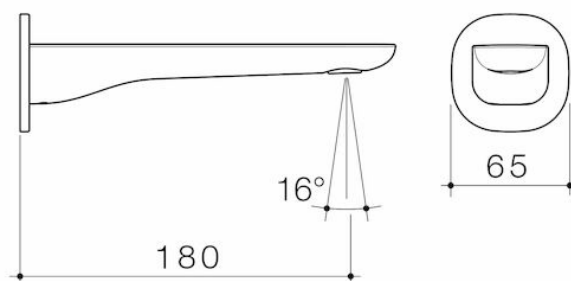

Contura II Basin/Bath Outlet 180mm - Brushed Bronze

Code: 849059BBZ6AF

Attributes

Litres per minute	4.50 ltr
Temperature adjustable	No
Flow adjustable	No
Coating method	PVD
Is retrofit	No
Depth	230 mm
Length	70 mm
Net Weight	0.90 kg

Contura II Basin/Bath Outlet 180mm - Brushed Nickel

Code: 849059BN6AF

Attributes

Litres per minute	4.50 ltr
Temperature adjustable	No
Flow adjustable	No
Coating method	PVD
Is retrofit	No
Depth	230 mm
Length	70 mm
Net Weight	0.90 kg

Contura II Basin/Bath Outlet 180mm - Chrome

Code: 849059C6AF

Attributes

Litres per minute	4.50 ltr
Temperature adjustable	No
Flow adjustable	No
Coating method	Chromeplated
Is retrofit	No
Depth	230 mm
Length	70 mm
Net Weight	0.90 kg

Contura II Basin/Bath Outlet 180mm - Brushed Brass

Code: 849059BB6AF

Attributes

Litres per minute	4.50 ltr
Temperature adjustable	No
Flow adjustable	No
Coating method	PVD
Is retrofit	No
Depth	230 mm
Length	70 mm
Net Weight	0.90 kg