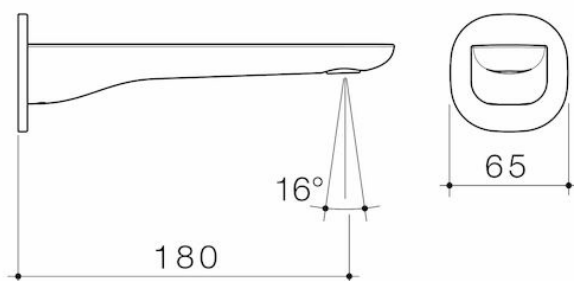

Contura II Basin/Bath Outlet 180mm - Brushed Nickel

Code: 849059BN6AF

Attributes

Litres per minute	4.50 ltr
Temperature adjustable	No
Flow adjustable	No
Coating method	PVD
Is retrofit	No
Depth	230 mm
Length	70 mm
Net Weight	0.90 kg

Contura II Basin/Bath Outlet 180mm - Chrome

Code: 849059C6AF

Attributes

Litres per minute	4.50 ltr
Temperature adjustable	No
Flow adjustable	No
Coating method	Chromeplated
Is retrofit	No
Depth	230 mm
Length	70 mm
Net Weight	0.90 kg

Contura II Basin/Bath Outlet 180mm - Matte Black

Code: 849059B6AF

Attributes

Litres per minute	4.50 ltr
Temperature adjustable	No
Flow adjustable	No
Coating method	Electroplated
Is retrofit	No
Depth	230 mm
Length	70 mm
Net Weight	0.90 kg

Contura II Basin/Bath Outlet 180mm - Brushed Brass

Code: 849059BB6AF

Attributes

Litres per minute	4.50 ltr
Temperature adjustable	No
Flow adjustable	No
Coating method	PVD
Is retrofit	No
Depth	230 mm
Length	70 mm
Net Weight	0.90 kg