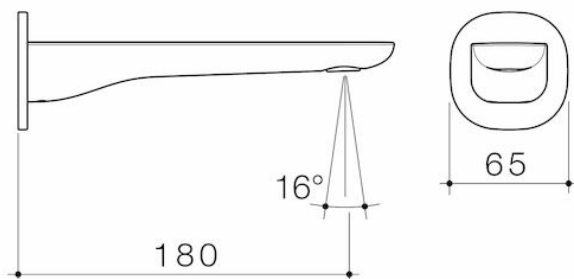

Contura II Basin/Bath Outlet 180mm - Brushed Bronze

Code: 849059BBZ6AF

Attributes

Litres per minute	4.50 ltr
Temperature adjustable	No
Flow adjustable	No
Coating method	PVD
Is retrofit	No
Depth	230 mm
Length	70 mm
Net Weight	0.90 kg

Contura II Basin/Bath Outlet 180mm - Brushed Nickel

Code: 849059BN6AF

Attributes

Litres per minute	4.50 ltr
Temperature adjustable	No
Flow adjustable	No
Coating method	PVD
Is retrofit	No
Depth	230 mm
Length	70 mm
Net Weight	0.90 kg

Contura II Basin/Bath Outlet 180mm - Chrome

Code: 849059C6AF

Attributes

Litres per minute	4.50 ltr
Temperature adjustable	No
Flow adjustable	No
Coating method	Chromeplated
Is retrofit	No
Depth	230 mm
Length	70 mm
Net Weight	0.90 kg

Contura II Basin/Bath Outlet 180mm - Brushed Brass

Code: 849059BB6AF

Attributes

Litres per minute	4.50 ltr
Temperature adjustable	No
Flow adjustable	No
Coating method	PVD
Is retrofit	No
Depth	230 mm
Length	70 mm
Net Weight	0.90 kg