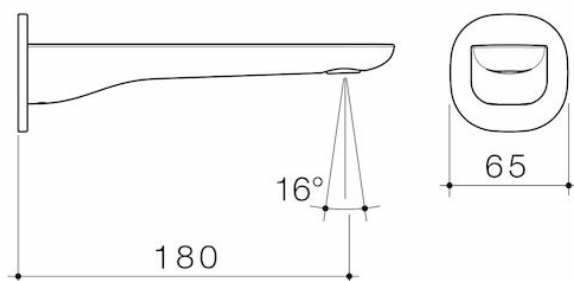

Contura II Basin/Bath Outlet 180mm - Brushed Bronze

Code: 849059BBZ6AF

Attributes

Litres per minute	4.50 ltr
Temperature adjustable	No
Flow adjustable	No
Coating method	PVD
Is retrofit	No
Depth	230 mm
Length	70 mm
Net Weight	0.90 kg

Contura II Basin/Bath Outlet 180mm - Brushed Nickel

Code: 849059BN6AF

Attributes

Litres per minute	4.50 ltr
Temperature adjustable	No
Flow adjustable	No
Coating method	PVD
Is retrofit	No
Depth	230 mm
Length	70 mm
Net Weight	0.90 kg

Contura II Basin/Bath Outlet 180mm - Chrome

Code: 849059C6AF

Attributes

Litres per minute	4.50 ltr
Temperature adjustable	No
Flow adjustable	No
Coating method	Chromeplated
Is retrofit	No
Depth	230 mm
Length	70 mm
Net Weight	0.90 kg

Contura II Basin/Bath Outlet 180mm - Brushed Brass

Code: 849059BB6AF

Attributes

Litres per minute	4.50 ltr
Temperature adjustable	No
Flow adjustable	No
Coating method	PVD
Is retrofit	No
Depth	230 mm
Length	70 mm
Net Weight	0.90 kg