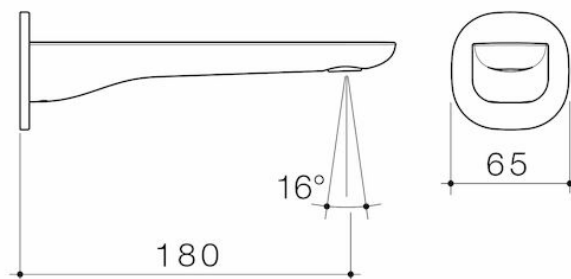

Contura II Basin/Bath Outlet 180mm - Brushed Bronze

Code: 849059BBZ6AF

Attributes

Litres per minute	4.50 ltr
Temperature adjustable	No
Flow adjustable	No
Coating method	PVD
Is retrofit	No
Depth	230 mm
Length	70 mm
Net Weight	0.90 kg

Contura II Basin/Bath Outlet 180mm - Brushed Nickel

Code: 849059BN6AF

Attributes

Litres per minute	4.50 ltr
Temperature adjustable	No
Flow adjustable	No
Coating method	PVD
Is retrofit	No
Depth	230 mm
Length	70 mm
Net Weight	0.90 kg

Contura II Basin/Bath Outlet 180mm - Chrome

Code: 849059C6AF

Attributes

Litres per minute	4.50 ltr
Temperature adjustable	No
Flow adjustable	No
Coating method	Chromeplated
Is retrofit	No
Depth	230 mm
Length	70 mm
Net Weight	0.90 kg

Contura II Basin/Bath Outlet 180mm - Brushed Brass

Code: 849059BB6AF

Attributes

Litres per minute	4.50 ltr
Temperature adjustable	No
Flow adjustable	No
Coating method	PVD
Is retrofit	No
Depth	230 mm
Length	70 mm
Net Weight	0.90 kg