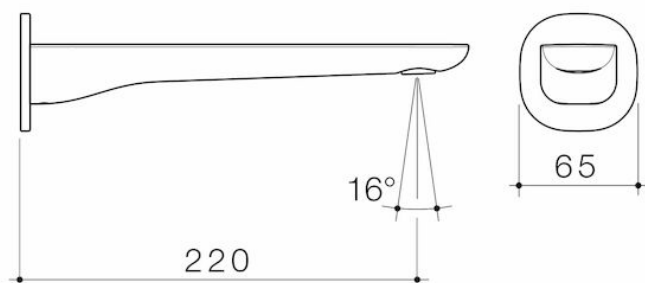

Contura II Basin/Bath Outlet 220mm - Brushed Brass

Code: 849060BB6AF

Attributes

Litres per minute	4.50 ltr
Temperature adjustable	No
Flow adjustable	No
Coating method	PVD
Is retrofit	No
Depth	270 mm
Length	70 mm
Net Weight	1.00 kg

Contura II Basin/Bath Outlet 220mm - Brushed Bronze

Code: 849060BBZ6AF

Attributes

Litres per minute	4.50 ltr
Temperature adjustable	No
Flow adjustable	No
Coating method	PVD
Is retrofit	No
Depth	270 mm
Length	70 mm
Net Weight	1.00 kg

Contura II Basin/Bath Outlet 220mm - Brushed Nickel

Code: 849060BN6AF

Attributes

Litres per minute	4.50 ltr
Temperature adjustable	No
Flow adjustable	No
Coating method	PVD
Is retrofit	No
Depth	270 mm
Length	70 mm
Net Weight	1.00 kg

Contura II Basin/Bath Outlet 220mm - Chrome

Code: 849060C6AF

Attributes

Litres per minute	4.50 ltr
Outlet length	220 mm
Temperature adjustable	No
Flow adjustable	No
Coating method	Chromeplated
Is retrofit	No
Depth	270 mm
Length	70 mm
Net Weight	1.00 kg