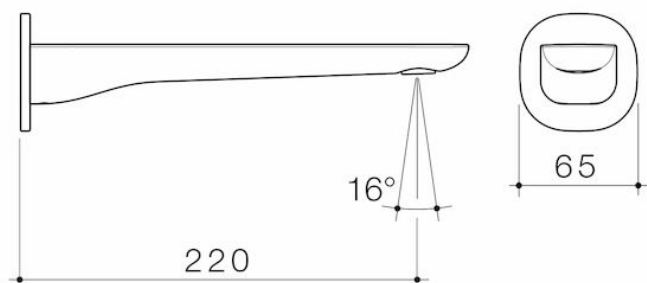

Contura II Basin/Bath Outlet 220mm - Brushed Brass

Code: 849060BB6AF

Attributes

Litres per minute	4.50 ltr
Temperature adjustable	No
Flow adjustable	No
Coating method	PVD
Is retrofit	No
Depth	270 mm
Length	70 mm
Net Weight	1.00 kg

Contura II Basin/Bath Outlet 220mm - Brushed Bronze

Code: 849060BBZ6AF

Attributes

Litres per minute	4.50 ltr
Temperature adjustable	No
Flow adjustable	No
Coating method	PVD
Is retrofit	No
Depth	270 mm
Length	70 mm
Net Weight	1.00 kg

Contura II Basin/Bath Outlet 220mm - Brushed Nickel

Code: 849060BN6AF

Attributes

Litres per minute	4.50 ltr
Temperature adjustable	No
Flow adjustable	No
Coating method	PVD
Is retrofit	No
Depth	270 mm
Length	70 mm
Net Weight	1.00 kg

Contura II Basin/Bath Outlet 220mm - Chrome

Code: 849060C6AF

Attributes

Litres per minute	4.50 ltr
Outlet length	220 mm
Temperature adjustable	No
Flow adjustable	No
Coating method	Chromeplated
Is retrofit	No
Depth	270 mm
Length	70 mm
Net Weight	1.00 kg