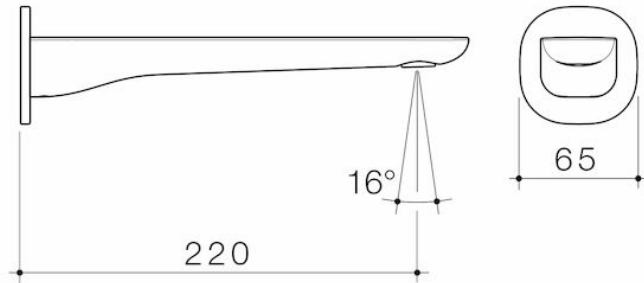

Contura II Basin/Bath Outlet 220mm - Matte Black

Code: 849060B6AF

Attributes

Litres per minute	4.50 ltr
Outlet length	220 mm
Outlet type	Fixed
Temperature adjustable	No
Flow adjustable	No
Coating method	Electroplated
Is retrofit	No

Contura II Basin/Bath Outlet 220mm - Brushed Brass

Code: 849060BB6AF

Attributes

Litres per minute	4.50 ltr
Temperature adjustable	No
Flow adjustable	No
Coating method	PVD
Is retrofit	No
Depth	270 mm
Length	70 mm
Net Weight	1.00 kg

Contura II Basin/Bath Outlet 220mm - Brushed Bronze

Code: 849060BBZ6AF

Attributes

Litres per minute	4.50 ltr
Temperature adjustable	No
Flow adjustable	No
Coating method	PVD
Is retrofit	No
Depth	270 mm
Length	70 mm
Net Weight	1.00 kg

Contura II Basin/Bath Outlet 220mm - Brushed Nickel

Code: 849060BN6AF

Attributes

Litres per minute	4.50 ltr
Temperature adjustable	No
Flow adjustable	No
Coating method	PVD
Is retrofit	No
Depth	270 mm
Length	70 mm
Net Weight	1.00 kg