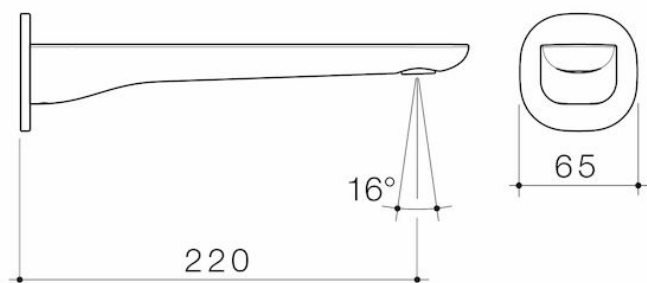

Contura II Basin/Bath Outlet 220mm - Matte Black

Code: 849060B6AF

Attributes

Litres per minute	4.50 ltr
Outlet length	220 mm
Outlet type	Fixed
Temperature adjustable	No
Flow adjustable	No
Coating method	Electroplated
Is retrofit	No

Contura II Basin/Bath Outlet 220mm - Brushed Brass

Code: 849060BB6AF

Attributes

Litres per minute	4.50 ltr
Temperature adjustable	No
Flow adjustable	No
Coating method	PVD
Is retrofit	No
Depth	270 mm
Length	70 mm
Net Weight	1.00 kg

Contura II Basin/Bath Outlet 220mm - Brushed Bronze

Code: 849060BBZ6AF

Attributes

Litres per minute	4.50 ltr
Temperature adjustable	No
Flow adjustable	No
Coating method	PVD
Is retrofit	No
Depth	270 mm
Length	70 mm
Net Weight	1.00 kg

Contura II Basin/Bath Outlet 220mm - Brushed Nickel

Code: 849060BN6AF

Attributes

Litres per minute	4.50 ltr
Temperature adjustable	No
Flow adjustable	No
Coating method	PVD
Is retrofit	No
Depth	270 mm
Length	70 mm
Net Weight	1.00 kg