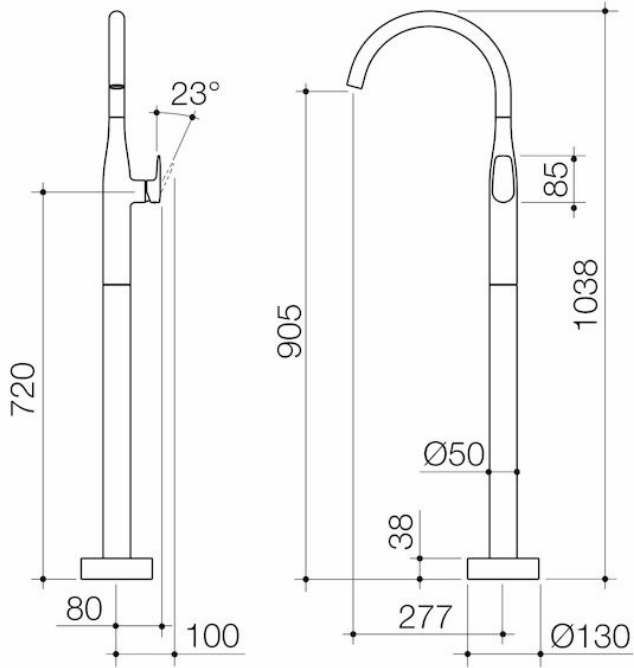

# Contura II Freestanding Bath Filler

Code: 849065B

## Attributes

Temperature adjustable	No
Flow adjustable	No
Coating method	Electroplated
Is retrofit	No

## Features & Benefits

- Enjoy peace of mind with 20 years warranty
- Outlet can be installed in a fixed position or as a swivel outlet with 140deg rotation
- Caroma tapware is 100% leak tested
- Australian designed and engineered
- Available in Chrome, matte black, brushed bronze, brushed brass and brushed nickel
- Trim kit and Rough-in kit are also available to purchase separately
- Complete the look with the Contura II Bathroom Collection

# Contura II Freestanding Bath Filler - Brushed Brass

Code: 849065BB