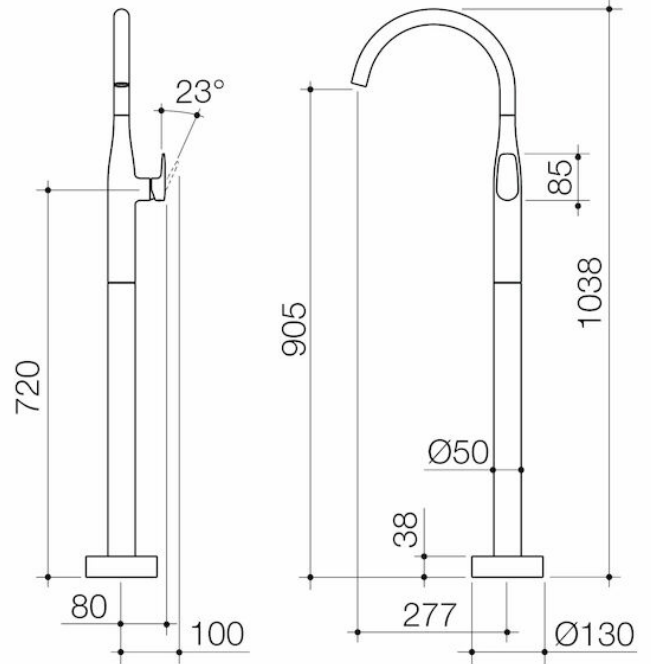

Contura II Freestanding Bath Filler - Brushed Bronze

Code: 849065BBZ

Attributes

Temperature adjustable	No
Flow adjustable	No
Coating method	PVD
Is retrofit	No

Features & Benefits

- PVD finish for striking design & durability
- Enjoy peace of mind with 20 years warranty
- Outlet can be installed in a fixed position or as a swivel outlet with 140deg rotation
- Caroma tapware is 100% leak tested
- Australian designed and engineered
- Available in Chrome, matte black, brushed bronze, brushed brass and brushed nickel
- Trim kit and Rough-in kit are also available to purchase separately
- Complete the look with the Contura Bathroom Collection