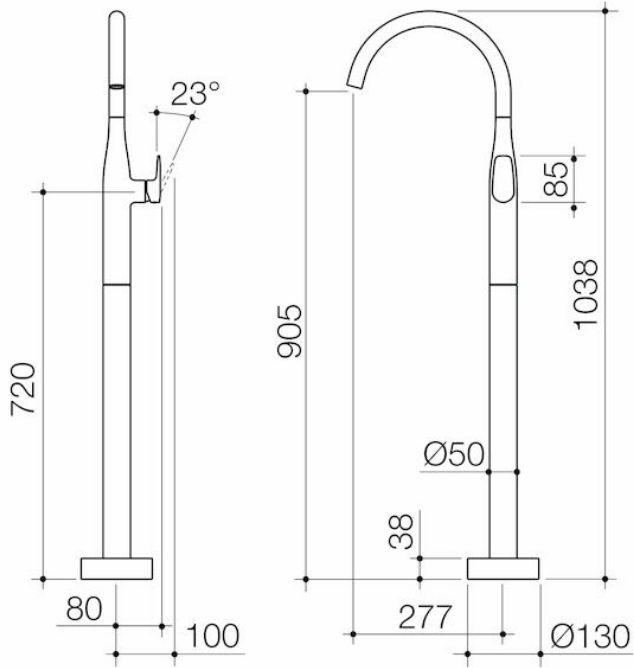

# Contura II Freestanding Bath Filler

Code: 849065B

# Contura II Freestanding Bath Filler - Brushed Brass

Code: 849065BB