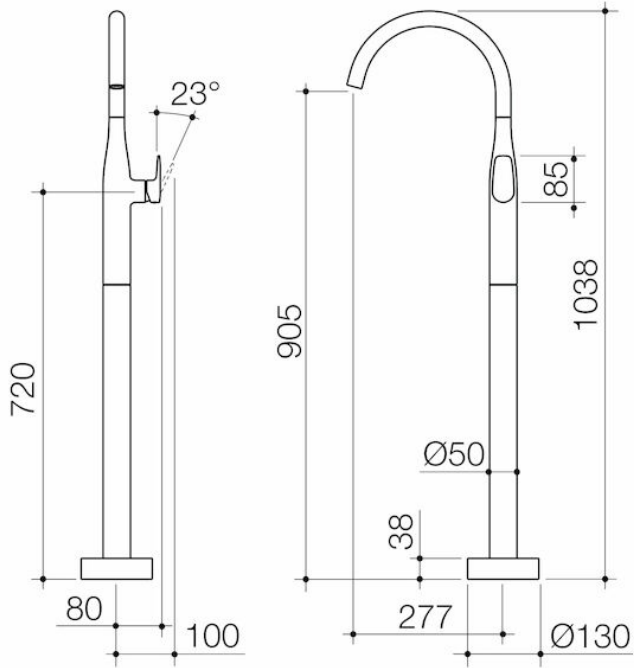

Contura II Freestanding Bath Filler - Chrome

Code: 849065C

Attributes

Temperature adjustable	No
Flow adjustable	No
Coating method	Chromeplated
Is retrofit	No

Features & Benefits

- Durable chrome finish
- Enjoy peace of mind with 20 years warranty
- Outlet can be installed in a fixed position or as a swivel outlet with 140deg rotation
- Caroma tapware is 100% leak tested
- Australian designed and engineered
- Available in Chrome, matte black, brushed bronze, brushed brass and brushed nickel
- Trim kit and Rough-in kit are also available to purchase separately
- Complete the look with the Contura Bathroom Collection