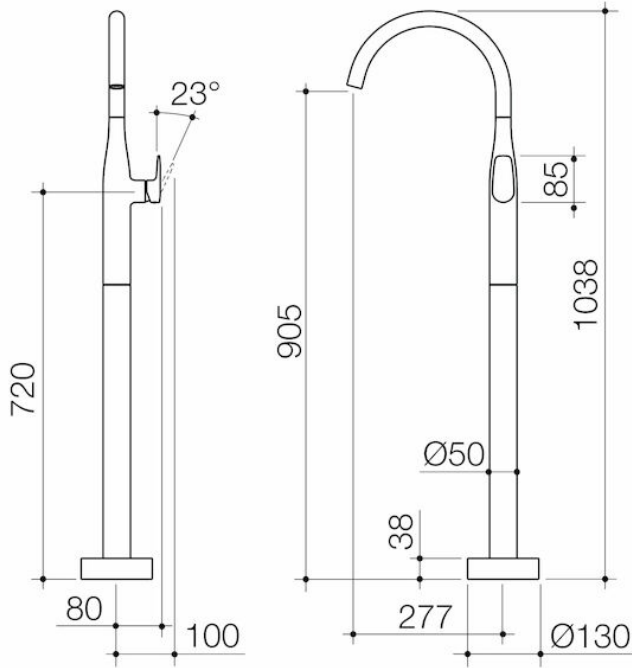

# Contura II Freestanding Bath Filler

Code: 849065B

## Attributes

Temperature adjustable	No
Flow adjustable	No
Coating method	Electroplated
Is retrofit	No

## Features & Benefits

- Enjoy peace of mind with 20 years warranty
- Outlet can be installed in a fixed position or as a swivel outlet with 140deg rotation
- Caroma tapware is 100% leak tested
- Australian designed and engineered
- Available in Chrome, matte black, brushed bronze, brushed brass and brushed nickel
- Trim kit and Rough-in kit are also available to purchase separately
- Complete the look with the Contura II Bathroom Collection

# Contura II Freestanding Bath Filler - Brushed Brass

Code: 849065BB