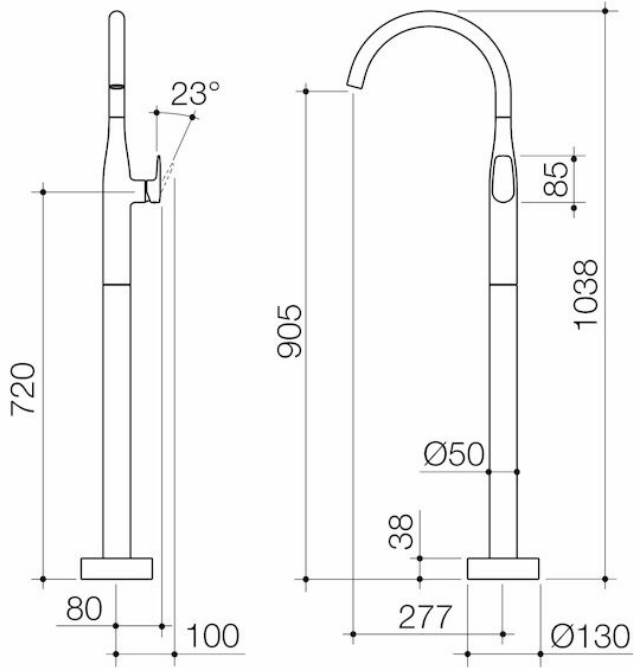

Contura II Freestanding Bath Filler - Brushed Nickel

Code: 849065BN

Attributes

Temperature adjustable	No
Flow adjustable	No
Coating method	PVD
Is retrofit	No

Features & Benefits

- PVD finish for striking design & durability
- Enjoy peace of mind with 20 years warranty
- Outlet can be installed in a fixed position or as a swivel outlet with 140deg rotation
- Caroma tapware is 100% leak tested
- Australian designed and engineered
- Available in Chrome, matte black, brushed bronze, brushed brass and brushed nickel
- Trim kit and Rough-in kit are also available to purchase separately
- Complete the look with the Contura Bathroom Collection