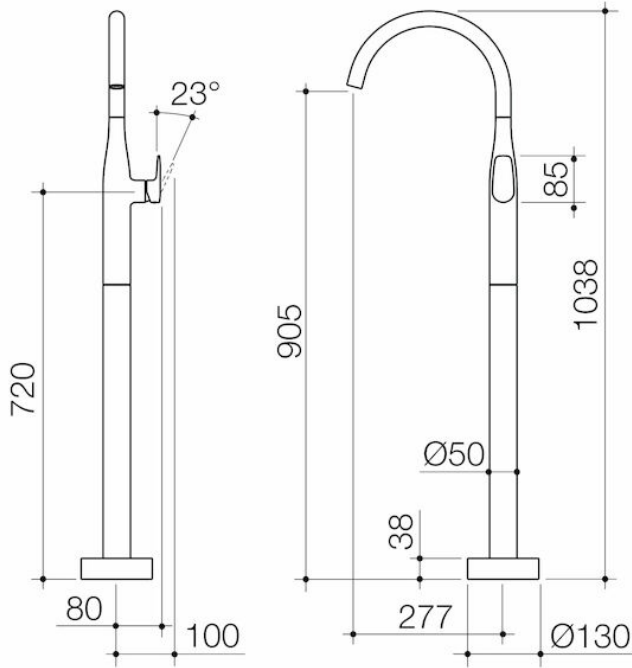

# Contura II Freestanding Bath Filler

Code: 849065B

## Attributes

Temperature adjustable	No
Flow adjustable	No
Coating method	Electroplated
Is retrofit	No

# Contura II Freestanding Bath Filler - Brushed Brass

Code: 849065BB

# Contura II Freestanding Bath Filler - Brushed Nickel

Code: 849065BN