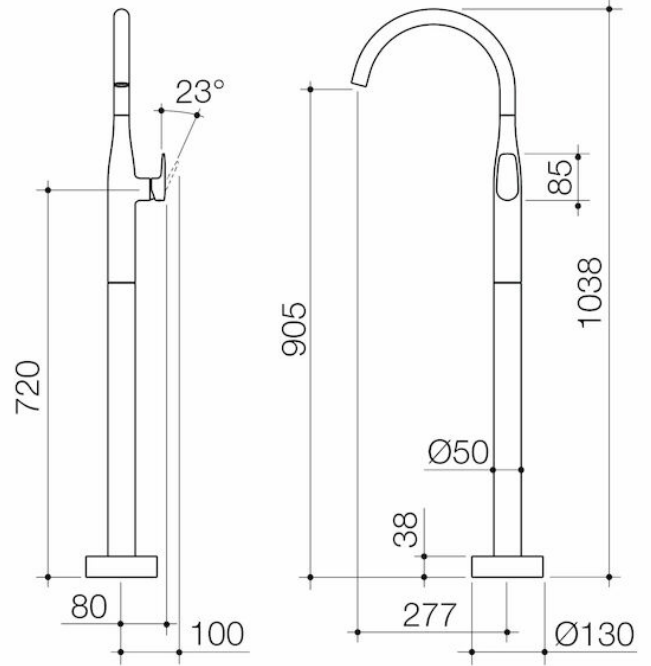

Contura II Freestanding Bath Filler - Brushed Bronze

Code: 849065BBZ

Attributes

Temperature adjustable	No
Flow adjustable	No
Coating method	PVD
Is retrofit	No

Features & Benefits

- PVD finish for striking design & durability
- Enjoy peace of mind with 20 years warranty
- Outlet can be installed in a fixed position or as a swivel outlet with 140deg rotation
- Caroma tapware is 100% leak tested
- Australian designed and engineered
- Available in Chrome, matte black, brushed bronze, brushed brass and brushed nickel
- Trim kit and Rough-in kit are also available to purchase separately
- Complete the look with the Contura Bathroom Collection