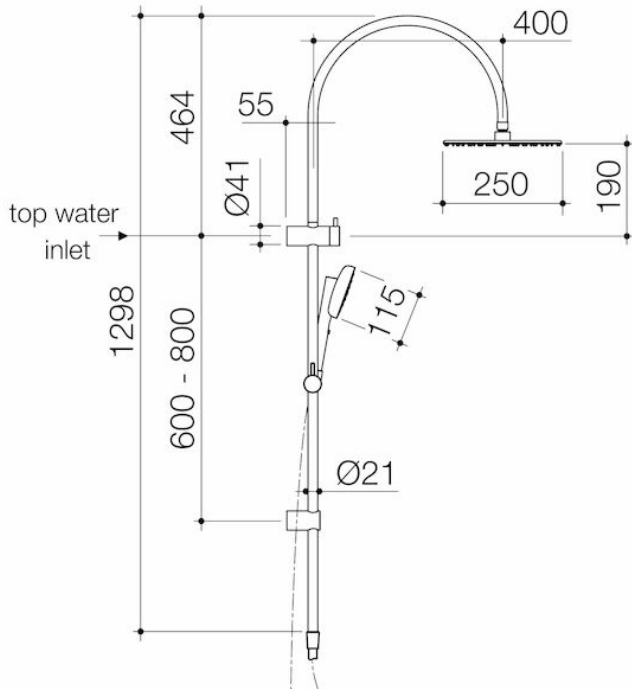

Contura II Rail Shower With Overhead - Brushed Brass

Code: 849080BB4A

Attributes

Litres per minute	7.50 ltr
Rail cutdown	No
Temperature adjustable	No
Flow adjustable	No
Is retrofit	No
Depth	300 mm
Length	580 mm
Net Weight	0.69 kg

Contura II Rail Shower With Overhead - Brushed Bronze

Code: 849080BBZ4A

Attributes

Litres per minute	7.50 ltr
Rail cutdown	No
Temperature adjustable	No
Flow adjustable	No
Is retrofit	No
Depth	300 mm
Length	580 mm
Net Weight	0.69 kg

Contura II Rail Shower With Overhead - Brushed Nickel

Code: 849080BN4A

Attributes

Litres per minute	7.50 ltr
Rail cutdown	No
Temperature adjustable	No
Flow adjustable	No
Is retrofit	No
Depth	300 mm
Length	580 mm
Net Weight	0.69 kg

Contura II Rail Shower With Overhead - Chrome

Code: 849080C4A

Attributes

Litres per minute	7.50 ltr
Rail cutdown	No
Temperature adjustable	No
Flow adjustable	No
Is retrofit	No
Depth	300 mm
Width	580 mm
Net Weight	0.69 kg