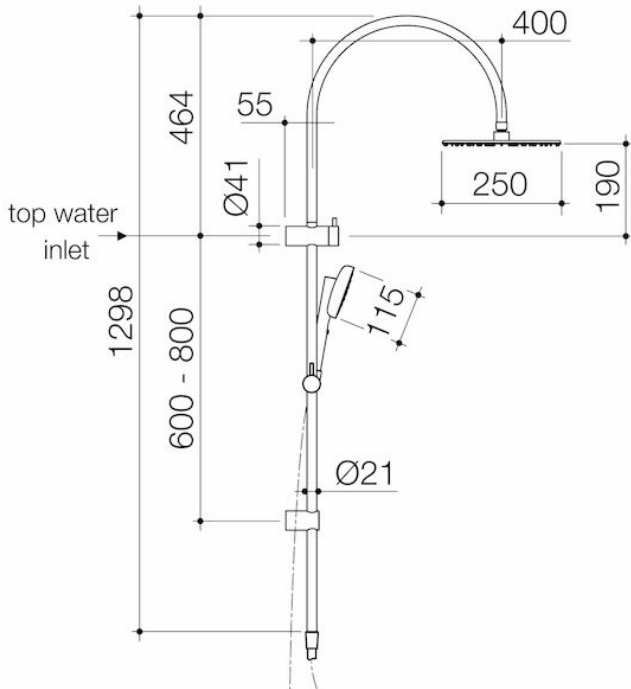

Contura II Rail Shower With Overhead - Brushed Brass

Code: 849080BB4A

Attributes

Litres per minute	7.50 ltr
Rail cutdown	No
Temperature adjustable	No
Flow adjustable	No
Is retrofit	No
Depth	300 mm
Length	580 mm
Net Weight	0.69 kg

Contura II Rail Shower With Overhead - Brushed Bronze

Code: 849080BBZ4A

Attributes

Litres per minute	7.50 ltr
Rail cutdown	No
Temperature adjustable	No
Flow adjustable	No
Is retrofit	No
Depth	300 mm
Length	580 mm
Net Weight	0.69 kg

Contura II Rail Shower With Overhead - Brushed Nickel

Code: 849080BN4A

Attributes

Litres per minute	7.50 ltr
Rail cutdown	No
Temperature adjustable	No
Flow adjustable	No
Is retrofit	No
Depth	300 mm
Length	580 mm
Net Weight	0.69 kg

Contura II Rail Shower With Overhead - Chrome

Code: 849080C4A

Attributes

Litres per minute	7.50 ltr
Rail cutdown	No
Temperature adjustable	No
Flow adjustable	No
Is retrofit	No
Depth	300 mm
Width	580 mm
Net Weight	0.69 kg