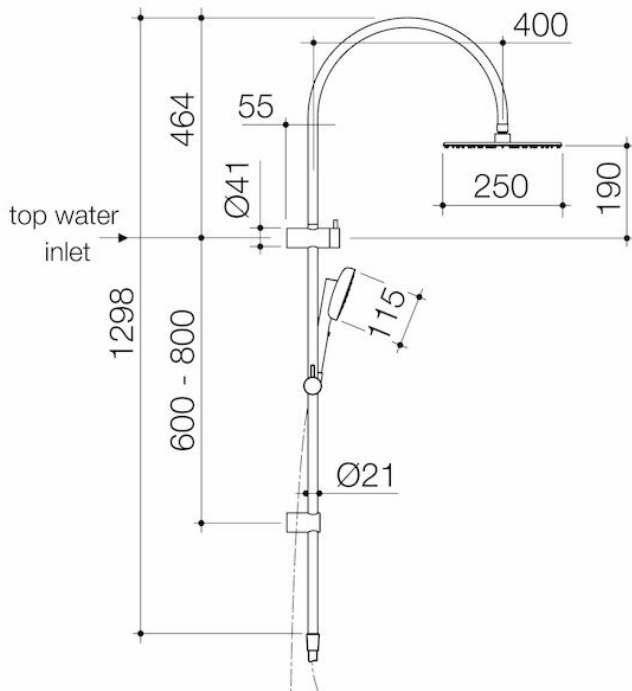

Contura II Rail Shower - Black

Code: 849080B4A

Attributes

Litres per minute	7.50 ltr
Rail cutdown	No
Temperature adjustable	No
Flow adjustable	No
Is retrofit	No
Depth	300 mm
Length	580 mm
Net Weight	0.69 kg

Contura II Rail Shower With Overhead - Brushed Brass

Code: 849080BB4A

Attributes

Litres per minute	7.50 ltr
Rail cutdown	No
Temperature adjustable	No
Flow adjustable	No
Is retrofit	No
Depth	300 mm
Length	580 mm
Net Weight	0.69 kg

Contura II Rail Shower With Overhead - Brushed Bronze

Code: 849080BBZ4A

Attributes

Litres per minute	7.50 ltr
Rail cutdown	No
Temperature adjustable	No
Flow adjustable	No
Is retrofit	No
Depth	300 mm
Length	580 mm
Net Weight	0.69 kg

Contura II Rail Shower With Overhead - Brushed Nickel

Code: 849080BN4A

Attributes

Litres per minute	7.50 ltr
Rail cutdown	No
Temperature adjustable	No
Flow adjustable	No
Is retrofit	No
Depth	300 mm
Length	580 mm
Net Weight	0.69 kg