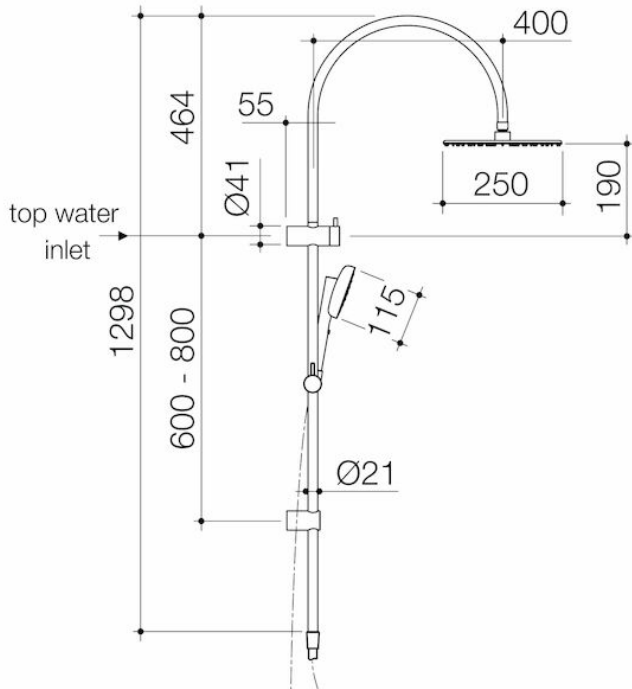

Contura II Rail Shower - Black

Code: 849080B4A

Attributes

Litres per minute	7.50 ltr
Rail cutdown	No
Temperature adjustable	No
Flow adjustable	No
Is retrofit	No
Depth	300 mm
Length	580 mm
Net Weight	0.69 kg

Contura II Rail Shower With Overhead - Brushed Brass

Code: 849080BB4A

Attributes

Litres per minute	7.50 ltr
Rail cutdown	No
Temperature adjustable	No
Flow adjustable	No
Is retrofit	No
Depth	300 mm
Length	580 mm
Net Weight	0.69 kg

Contura II Rail Shower With Overhead - Brushed Bronze

Code: 849080BBZ4A

Attributes

Litres per minute	7.50 ltr
Rail cutdown	No
Temperature adjustable	No
Flow adjustable	No
Is retrofit	No
Depth	300 mm
Length	580 mm
Net Weight	0.69 kg

Contura II Rail Shower With Overhead - Brushed Nickel

Code: 849080BN4A

Attributes

Litres per minute	7.50 ltr
Rail cutdown	No
Temperature adjustable	No
Flow adjustable	No
Is retrofit	No
Depth	300 mm
Length	580 mm
Net Weight	0.69 kg