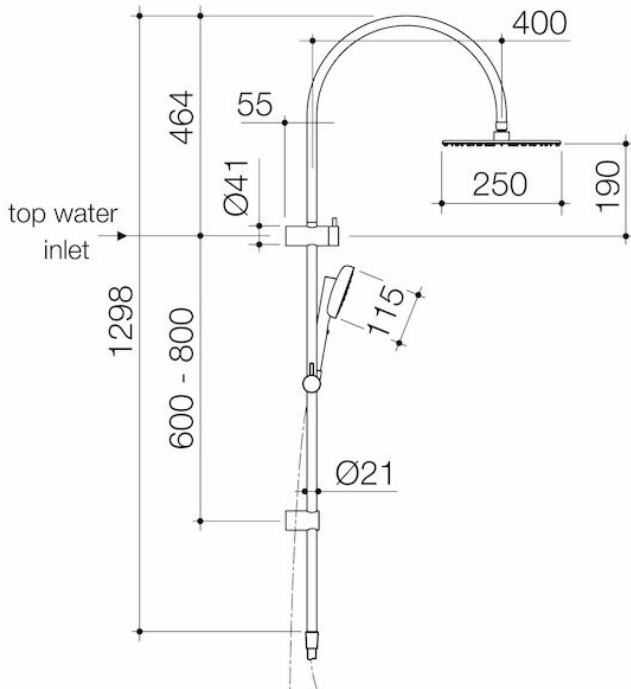

Contura II Rail Shower - Black

Code: 849080B4A

Attributes

Litres per minute	7.50 ltr
Rail cutdown	No
Temperature adjustable	No
Flow adjustable	No
Is retrofit	No
Depth	300 mm
Length	580 mm
Net Weight	0.69 kg

Contura II Rail Shower With Overhead - Brushed Brass

Code: 849080BB4A

Attributes

Litres per minute	7.50 ltr
Rail cutdown	No
Temperature adjustable	No
Flow adjustable	No
Is retrofit	No
Depth	300 mm
Length	580 mm
Net Weight	0.69 kg

Contura II Rail Shower With Overhead - Brushed Bronze

Code: 849080BBZ4A

Attributes

Litres per minute	7.50 ltr
Rail cutdown	No
Temperature adjustable	No
Flow adjustable	No
Is retrofit	No
Depth	300 mm
Length	580 mm
Net Weight	0.69 kg

Contura II Rail Shower With Overhead - Brushed Nickel

Code: 849080BN4A

Attributes

Litres per minute	7.50 ltr
Rail cutdown	No
Temperature adjustable	No
Flow adjustable	No
Is retrofit	No
Depth	300 mm
Length	580 mm
Net Weight	0.69 kg