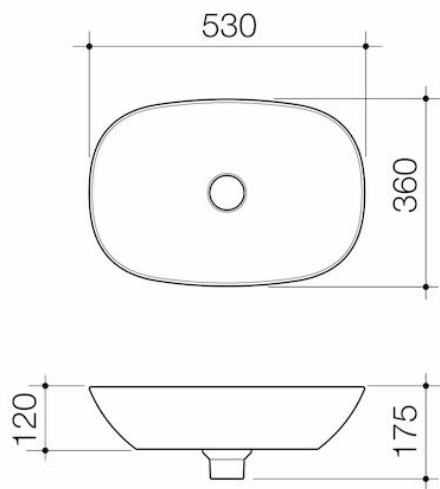

Contura II 530mm Above Counter Basin - Matte White

Code: 853200MW

Attributes

Overflow	No
Capacity to overflow	No
Capacity size	9.20 ltr
Shroud available	No
Pedestal available	No

Features & Benefits

- Enjoy peace of mind with 20 years warranty
- A smooth, stain-resistant surface
- Features an elegant thin rim for a modern style statement
- Crafted from highly durable and premium quality ceramic
- Supplied with a flush fitting plug and waste for a seamless look, also compatible with Urbane II basin pop-up plugs and wastes (codes 687330) and bottle traps (codes 687294)
- Non -overflow only
- Australian designed and engineered
- Available in gloss white, matte white and matte clay finishes

Contura II 530mm Above Counter Basin - White

Code: 853200W

Attributes

Overflow	No
Capacity to overflow	No
Capacity size	9.20 ltr
Shroud available	No
Pedestal available	No

Features & Benefits

- Enjoy peace of mind with 20 years warranty
- A smooth, stain-resistant surface
- Features an elegant thin rim for a modern style statement
- Crafted from highly durable and premium quality ceramic
- Supplied with a flush fitting plug and waste for a seamless look, also compatible with Urbane II basin pop-up plugs and wastes (codes 687330) and bottle traps (codes 687294)
- Non -overflow only
- Australian designed and engineered
- Available in gloss white, matte white and matte clay finishes