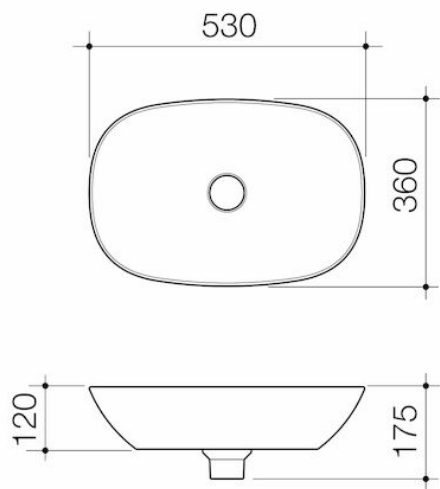

Contura II 530mm Above Counter Basin - Matte Clay

Code: 853200CL

Attributes

Overflow	No
Capacity to overflow	No
Capacity size	9.20 ltr
Shroud available	No
Pedestal available	No

Features & Benefits

- Enjoy peace of mind with 20 years warranty
- A smooth, stain-resistant surface
- Features an elegant thin rim for a modern style statement
- Crafted from highly durable and premium quality ceramic
- Supplied with a flush fitting plug and waste for a seamless look, also compatible with Urbane II basin pop-up plugs and wastes (codes 687330) and bottle traps (codes 687294)
- Non -overflow only
- Australian designed and engineered
- Available in gloss white, matte white and matte clay finishes

Contura II 530mm Above Counter Basin - Matte White

Code: 853200MW

Attributes

Overflow	No
Capacity to overflow	No
Capacity size	9.20 ltr
Shroud available	No
Pedestal available	No

Features & Benefits

- Enjoy peace of mind with 20 years warranty
- A smooth, stain-resistant surface
- Features an elegant thin rim for a modern style statement
- Crafted from highly durable and premium quality ceramic
- Supplied with a flush fitting plug and waste for a seamless look, also compatible with Urbane II basin pop-up plugs and wastes (codes 687330) and bottle traps (codes 687294)
- Non -overflow only
- Australian designed and engineered
- Available in gloss white, matte white and matte clay finishes