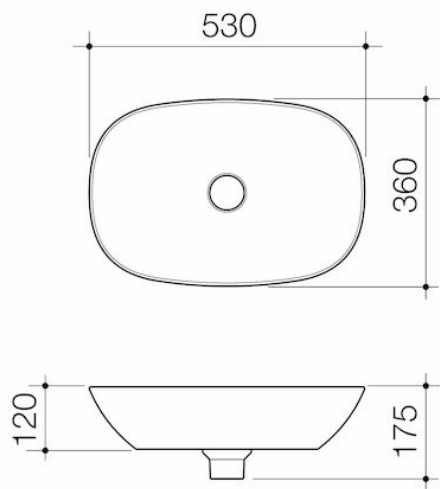

# Contura II 530mm Above Counter Basin - Matte Clay

Code: 853200CL

## Attributes

<b>Overflow</b>	No
<b>Capacity to overflow</b>	No
<b>Capacity size</b>	9.20 ltr
<b>Shroud available</b>	No
<b>Pedestal available</b>	No

## Attributes

Overflow	No
Capacity to overflow	No
Capacity size	9.20 ltr
Shroud available	No
Pedestal available	No