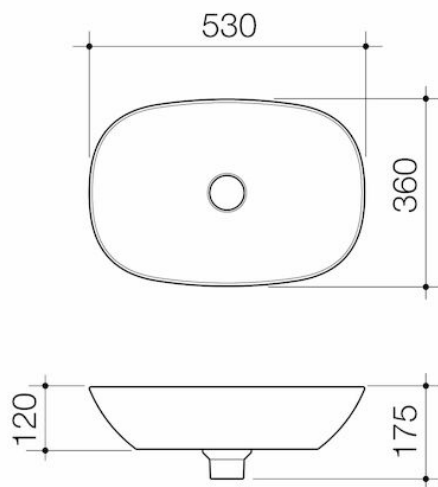

## Attributes

<b>Overflow</b>	No
<b>Capacity to overflow</b>	No
<b>Capacity size</b>	9.20 ltr
<b>Shroud available</b>	No
<b>Pedestal available</b>	No

## Attributes

Overflow	No
Capacity to overflow	No
Capacity size	9.20 ltr
Shroud available	No
Pedestal available	No