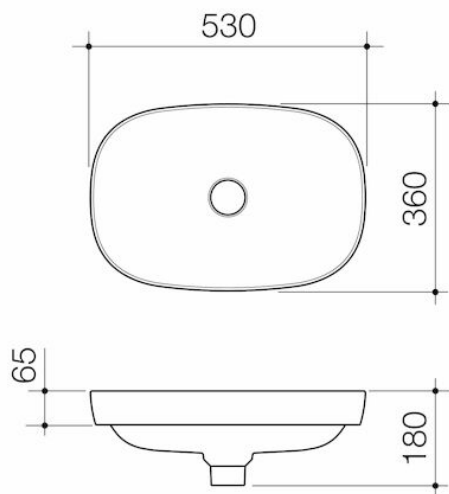

Contura II 530mm Inset Basin - Matte Clay

Code: 853300CL

Attributes

Overflow	No
Capacity to overflow	No
Capacity size	10.20 ltr
Shroud available	No
Pedestal available	No

Features & Benefits

- Enjoy peace of mind with 20 years warranty
- A smooth, stain-resistant surface
- Features an elegant thin rim for a modern style statement
- Crafted from highly durable and premium quality ceramic
- Supplied with a flush fitting plug and waste for a seamless look, also compatible with Urbane II basin pop-up plugs and wastes and bottle traps in matching colours
- Non -overflow only
- Australian designed and engineered
- Available in gloss white, matte white and matte clay finishes