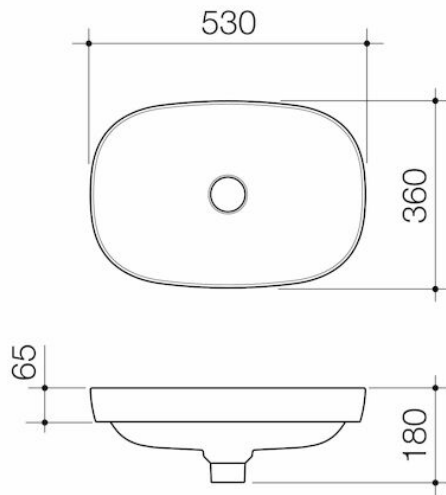

Contura II 530mm Inset Basin - Matte White

Code: 853300MW

Attributes

Overflow	No
Capacity to overflow	No
Capacity size	10.20 ltr
Shroud available	No
Pedestal available	No

Features & Benefits

- Enjoy peace of mind with 20 years warranty
- A smooth, stain-resistant surface
- Features an elegant thin rim for a modern style statement
- Crafted from highly durable and premium quality ceramic
- Supplied with a flush fitting plug and waste for a seamless look, also compatible with Urbane II basin pop-up plugs and wastes and bottle traps in matching colours
- Non -overflow only
- Australian designed and engineered
- Available in gloss white, matte white and matte clay finishes

Contura II 530mm Inset Basin - White

Code: 853300W

Attributes

Overflow	No
Capacity to overflow	No
Capacity size	10.20 ltr
Shroud available	No
Pedestal available	No

Features & Benefits

- Enjoy peace of mind with 20 years warranty
- A smooth, stain-resistant surface
- Features an elegant thin rim for a modern style statement
- Crafted from highly durable and premium quality ceramic
- Supplied with a flush fitting plug and waste for a seamless look, also compatible with Urbane II basin pop-up plugs and wastes and bottle traps in matching colours
- Non -overflow only
- Australian designed and engineered
- Available in gloss white, matte white and matte clay finishes