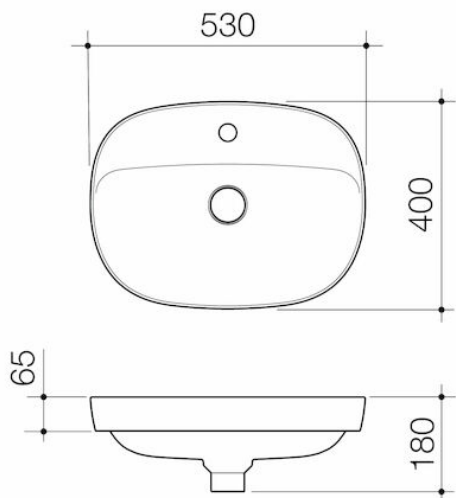

# Contura II 530mm Inset Basin With Tap Landing (1 Tap Hole) - Matte Clay

Code: 853410CL

## Attributes

<b>Overflow</b>	No
<b>Capacity to overflow</b>	No
<b>Capacity size</b>	4.00 ltr
<b>Shroud available</b>	No
<b>Pedestal available</b>	No

## Attributes

Overflow	No
Capacity to overflow	No
Capacity size	4.00 ltr
Shroud available	No
Pedestal available	No

# Contura II 530mm Inset Basin With Tap Landing (1 Tap Hole) - White

Code: 853410W