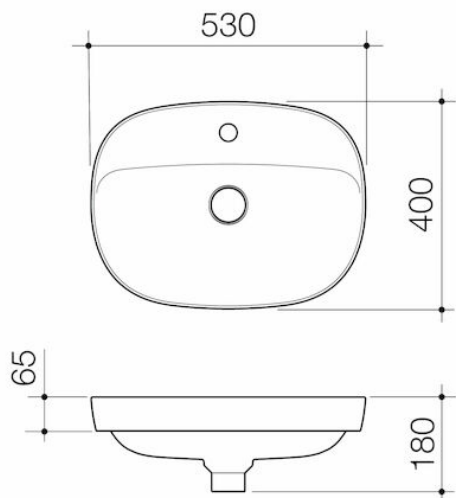

# Contura II 530mm Inset Basin With Tap Landing (1 Tap Hole) - Matte Clay

Code: 853410CL

## Attributes

<b>Overflow</b>	No
<b>Capacity to overflow</b>	No
<b>Capacity size</b>	4.00 ltr
<b>Shroud available</b>	No
<b>Pedestal available</b>	No

# Contura II 530mm Inset Basin With Tap Landing (1 Tap Hole) - Matte White

Code: 853410MW

## Attributes

Overflow	No
Capacity to overflow	No
Capacity size	4.00 ltr
Shroud available	No
Pedestal available	No