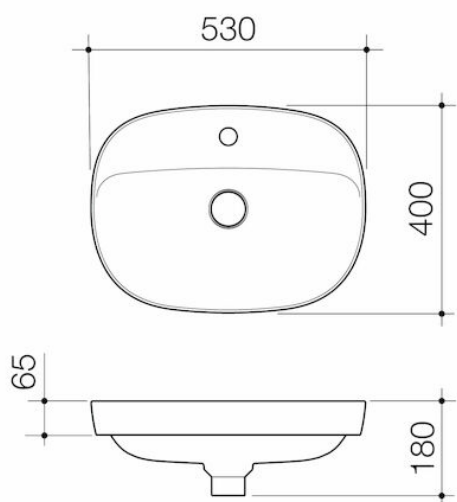

## Attributes

<b>Overflow</b>	No
<b>Capacity to overflow</b>	No
<b>Capacity size</b>	4.00 ltr
<b>Shroud available</b>	No
<b>Pedestal available</b>	No

# Contura II 530mm Inset Basin With Tap Landing (1 Tap Hole) - Matte White

Code: 853410MW

## Attributes

Overflow	No
Capacity to overflow	No
Capacity size	4.00 ltr
Shroud available	No
Pedestal available	No

# Contura II 530mm Inset Basin With Tap Landing (1 Tap Hole) - White

Code: 853410W