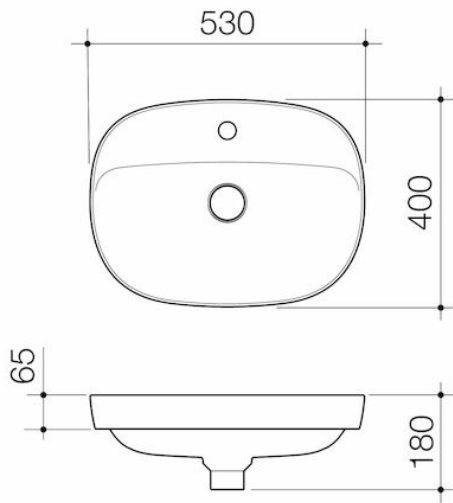

## Attributes

|                      |          |
|----------------------|----------|
| Overflow             | No       |
| Capacity to overflow | No       |
| Capacity size        | 4.00 ltr |
| Shroud available     | No       |
| Pedestal available   | No       |

# Contura II 530mm Inset Basin With Tap Landing (1 Tap Hole) - Matte White

Code: 853410MW

# Contura II 530mm Inset Basin With Tap Landing (1 Tap Hole) - White

Code: 853410W