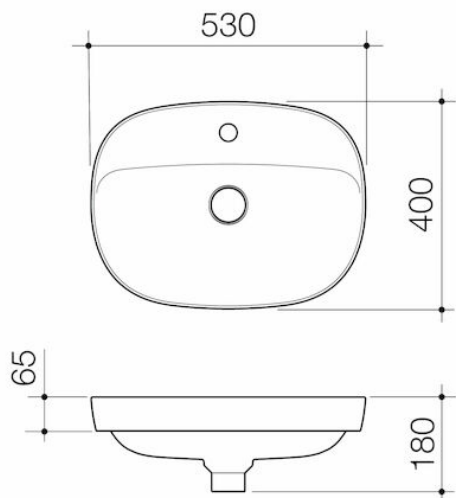

# Contura II 530mm Inset Basin With Tap Landing (1 Tap Hole) - Matte Clay

Code: 853410CL

## Attributes

|                      |          |
|----------------------|----------|
| Overflow             | No       |
| Capacity to overflow | No       |
| Capacity size        | 4.00 ltr |
| Shroud available     | No       |
| Pedestal available   | No       |

# Contura II 530mm Inset Basin With Tap Landing (1 Tap Hole) - Matte White

Code: 853410MW

# Contura II 530mm Inset Basin With Tap Landing (1 Tap Hole) - White

Code: 853410W