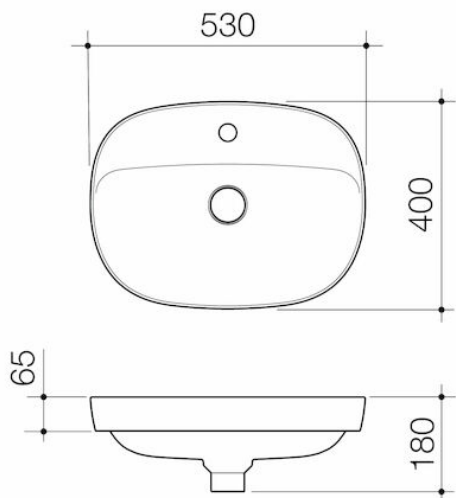

# Contura II 530mm Inset Basin With Tap Landing (1 Tap Hole) - Matte Clay

Code: 853410CL

## Attributes

|                      |          |
|----------------------|----------|
| Overflow             | No       |
| Capacity to overflow | No       |
| Capacity size        | 4.00 ltr |
| Shroud available     | No       |
| Pedestal available   | No       |

# Contura II 530mm Inset Basin With Tap Landing (1 Tap Hole) - Matte White

Code: 853410MW

# Contura II 530mm Inset Basin With Tap Landing (1 Tap Hole) - White

Code: 853410W