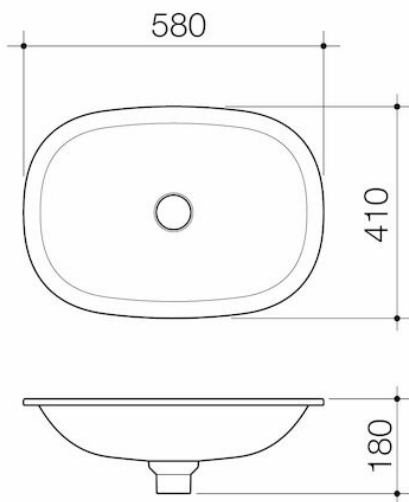

## Attributes

Overflow	No
Capacity to overflow	No
Capacity size	9.20 ltr
Shroud available	No
Pedestal available	No