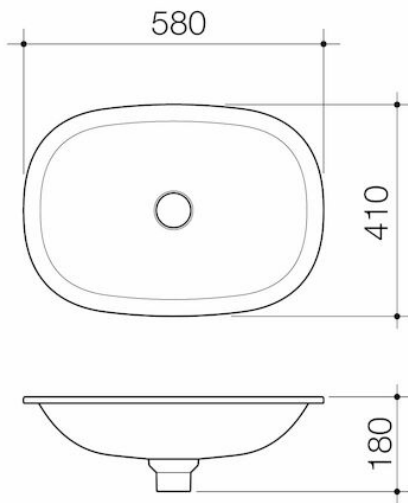

# Contura II Undercounter Basin - Matte Clay

Code: 853600CL

## Attributes

Overflow	No
Capacity to overflow	No
Capacity size	9.20 ltr
Shroud available	No
Pedestal available	No