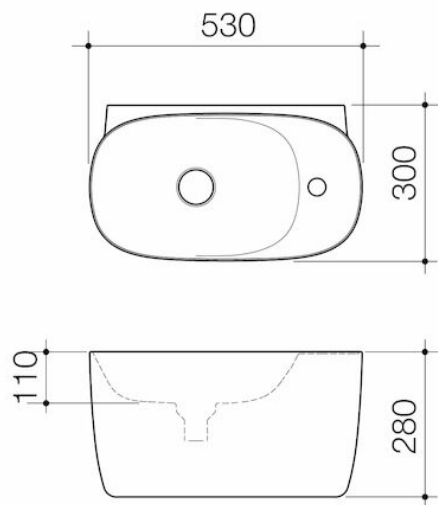

Contura II Hand Wall Basin (1 Tap Hole) - Matte White

Code: 853710MW

Attributes

Overflow	No
Capacity to overflow	No
Capacity size	6.00 ltr
Shroud available	No
Pedestal available	No

Features & Benefits

- Enjoy peace of mind with 20 years warranty
- Wall hung basin with integrated ceramic shroud
- A smooth, stain-resistant surface
- Features an elegant thin rim for a modern style statement
- Crafted from highly durable and premium quality ceramic
- Supplied with a flush fitting plug and waste for a seamless look, also compatible with Urbane II basin pop-up plugs and wastes and bottle traps in matching colours
- Non -overflow only
- Australian designed and engineered
- Available in gloss white, matte white and matte clay finishes

Contura II Hand Wall Basin (1 Tap Hole) - White

Code: 853710W

Attributes

Overflow	No
Capacity to overflow	No
Capacity size	6.00 ltr
Shroud available	No
Pedestal available	No

Features & Benefits

- Enjoy peace of mind with 20 years warranty
- Wall hung basin with integrated ceramic shroud
- A smooth, stain-resistant surface
- Features an elegant thin rim for a modern style statement
- Crafted from highly durable and premium quality ceramic
- Supplied with a flush fitting plug and waste for a seamless look, also compatible with Urbane II basin pop-up plugs and wastes and bottle traps in matching colours
- Non -overflow only
- Australian designed and engineered
- Available in gloss white, matte white and matte clay finishes