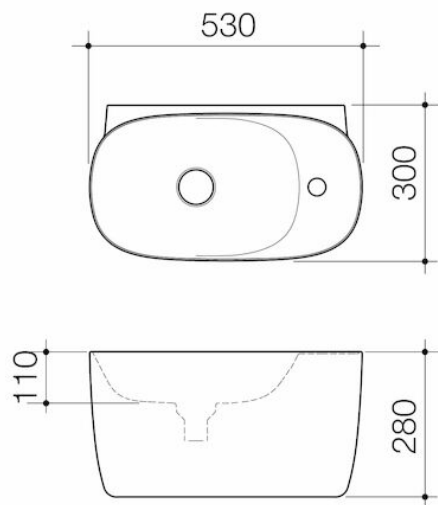

Contura II Hand Wall Basin (1 Tap Hole) - Matte Clay

Code: 853710CL

Attributes

Overflow	No
Capacity to overflow	No
Capacity size	6.00 ltr
Shroud available	No
Pedestal available	No

Features & Benefits

- Enjoy peace of mind with 20 years warranty
- Wall hung basin with integrated ceramic shroud
- A smooth, stain-resistant surface
- Features an elegant thin rim for a modern style statement
- Crafted from highly durable and premium quality ceramic
- Supplied with a flush fitting plug and waste for a seamless look, also compatible with Urbane II basin pop-up plugs and wastes and bottle traps in matching colours
- Non -overflow only
- Australian designed and engineered
- Available in gloss white, matte white and matte clay finishes

Contura II Hand Wall Basin (1 Tap Hole) - Matte White

Code: 853710MW

Attributes

Overflow	No
Capacity to overflow	No
Capacity size	6.00 ltr
Shroud available	No
Pedestal available	No

Features & Benefits

- Enjoy peace of mind with 20 years warranty
- Wall hung basin with integrated ceramic shroud
- A smooth, stain-resistant surface
- Features an elegant thin rim for a modern style statement
- Crafted from highly durable and premium quality ceramic
- Supplied with a flush fitting plug and waste for a seamless look, also compatible with Urbane II basin pop-up plugs and wastes and bottle traps in matching colours
- Non -overflow only
- Australian designed and engineered
- Available in gloss white, matte white and matte clay finishes