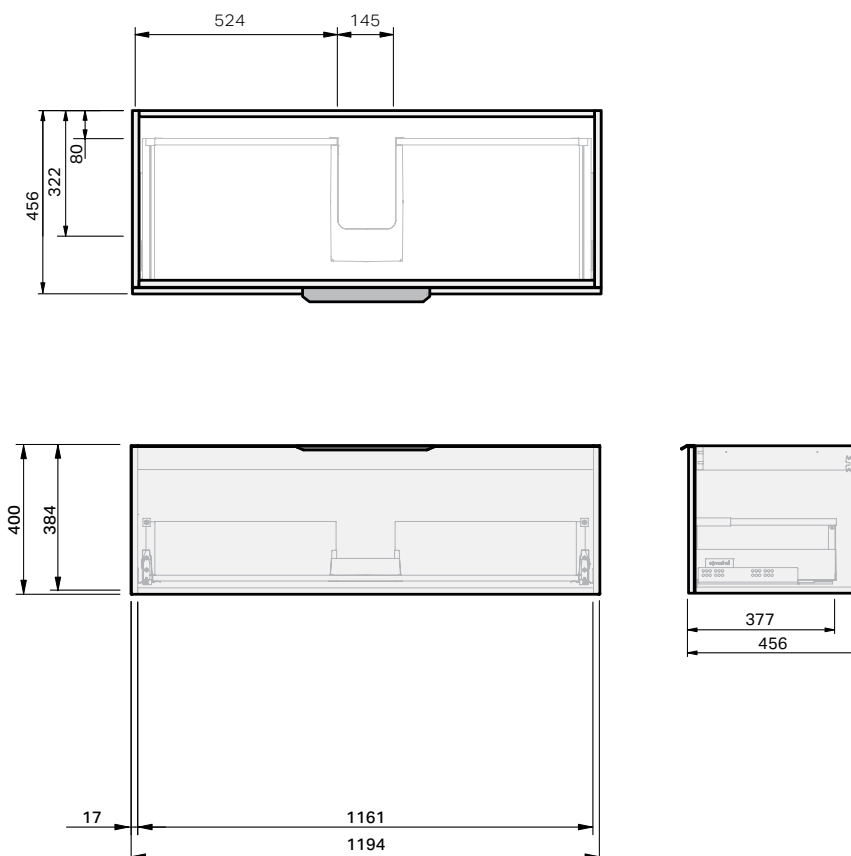

# Misura 46 Console 1200 Wall 1 Drawer

## CABINET SPECIFICATION

### Product Features

Product Code	Console Vanity / 9646
Product Description	Misura 46 - Wall - 1200
Drawer Configuration	1 Drawer

Notes: Drawings depict cabinet only.  
Vanity includes Onda Storage system Type A or Type B, refer charts.

### Product Features

Product Code	24101
Type of basin	Console
Material of basin	Ceramic
Capacity of basin	6.5 litre
Overflow Configuration	Overflow supplied Max tap flow rate of 9 ltrs / minute
Colour options	White Gloss