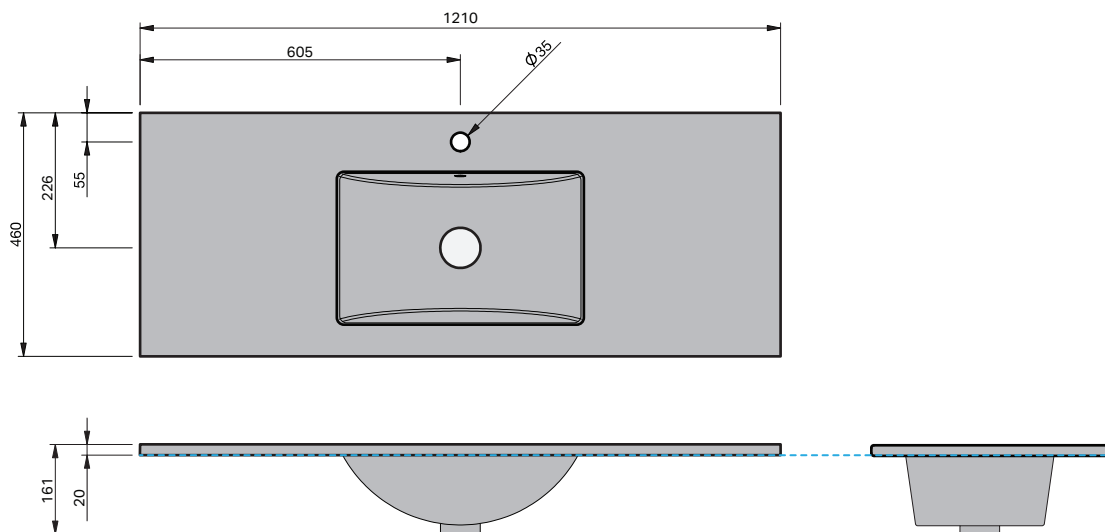

Rubik 1200

BASIN SPECIFICATION

Product Features

Product Code	24101
Type of basin	Console
Material of basin	Ceramic
Capacity of basin	6.5 litre
Overflow Configuration	Overflow supplied Max tap flow rate of 9 ltrs / minute
Colour options	White Gloss

- The basin must be sealed to the top with an acetic cured silicone sealant.
- Epoxy type sealants must not be used.

INDICATES TOP SURFACE -----

IMPORTANT NOTE: Throughout this guide, dimensions may vary by ± 5 mm. Please read the installation manual for detailed information on installing the product. St. Michel pursues a policy of continuing improvement in design and manufacturing of its products. The right is therefore reserved to vary specifications without notice.

st.michel
BATHROOMWARE