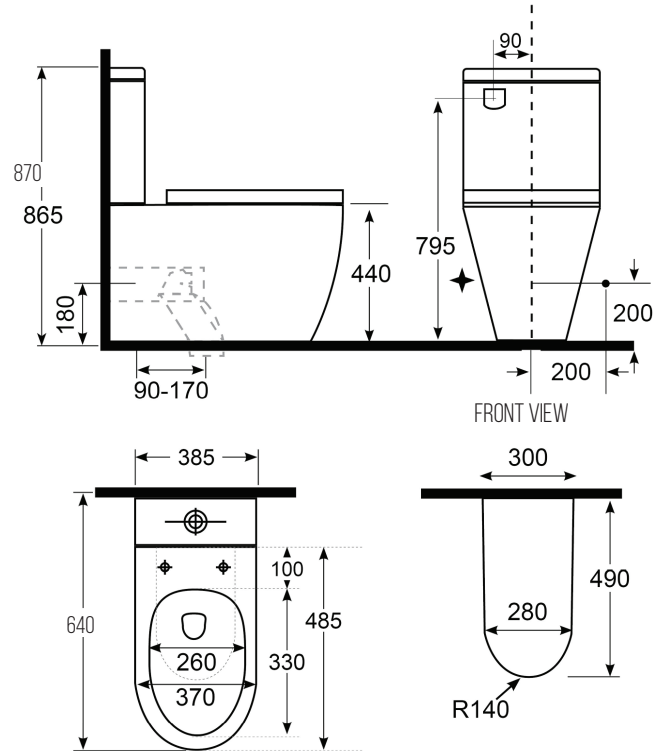

# BACK TO WALL COMFORT HEIGHT

PATERSON

NEW ZEALAND 1955

<b>PRODUCT NAME</b>	Argent Tala - Back to Wall Comfort Height Toilet
<b>SPECIFICATIONS</b>	Clean flush. Semi slim, soft close seat. Bottom (left or right) or rear entry.
<b>FINISH</b>	White
<b>CODE</b>	A-9069
<b>SET OUT</b>	P and S trap (90 - 170mm)
<b>OPTIONAL SET OUT</b>	S trap 180-220mm (8701W). Additional cost.
<b>WARRANTY</b>	5 years ceramics / 2 years seats / 2 years valves
<b>WELS RATING</b>	4 Star / 4.5 / 3L