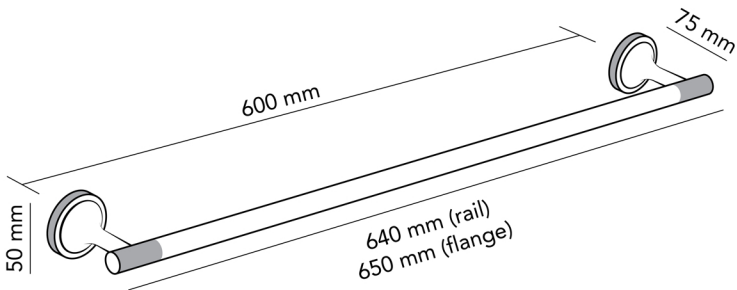

# AURA X TOWEL RAIL

50 x 75 x 600mm

AUXTR600/BB/BC/BN/GM/N

**HEIRLOOM**  
THE FINISHING TOUCH

**MEASUREMENTS SUBJECT TO MANUFACTURING TOLERANCE  
SPECIFICATIONS MAY CHANGE WITHOUT NOTICE**