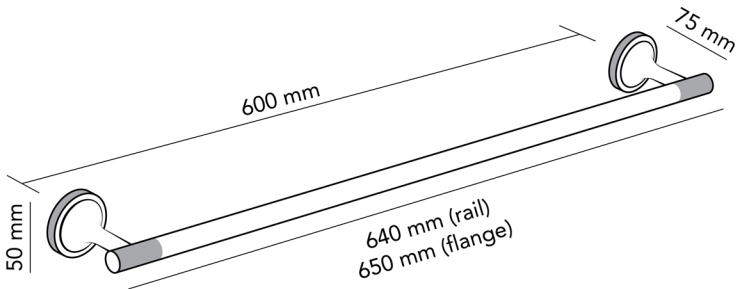

AURA X TOWEL RAIL

50 x 75 x 600mm

AUXTR600/BB/BC/BN/GM/N

 **HEIRLOOM**
THE FINISHING TOUCH

**MEASUREMENTS SUBJECT TO MANUFACTURING TOLERANCE
SPECIFICATIONS MAY CHANGE WITHOUT NOTICE**