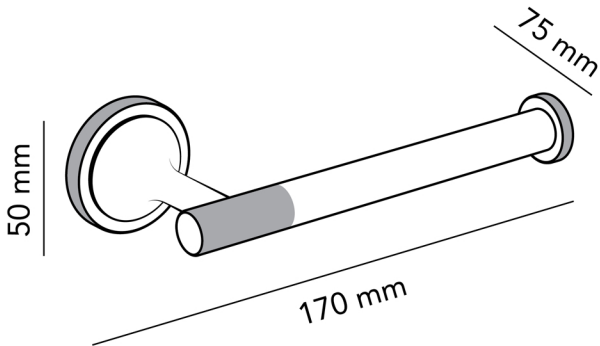

AURA X TOILET ROLL HOLDER

50 x 75 x 170mm

AUXTRN/BB/BC/BN/GM/N

 **HEIRLOOM**
THE FINISHING TOUCH

**MEASUREMENTS SUBJECT TO MANUFACTURING TOLERANCE
SPECIFICATIONS MAY CHANGE WITHOUT NOTICE**