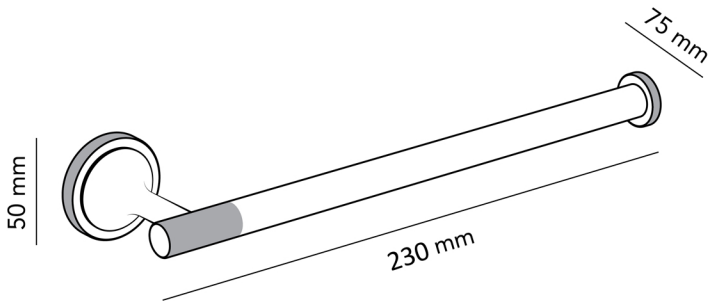

AURA X TOWEL STIRRUP
50 x 75 x 230mm
AUXTRS/BB/BC/BN/GM/N

HEIRLOOM
THE FINISHING TOUCH

MEASUREMENTS SUBJECT TO MANUFACTURING TOLERANCE
SPECIFICATIONS MAY CHANGE WITHOUT NOTICE