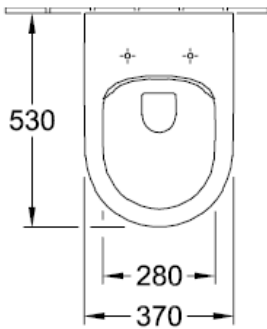

VILLEROY & BOCH

ARCHITECTURA

WALL-MOUNTED TOILET

5684R0

<b>BRAND / MODEL</b>	Villeroy & Boch Architectura – Wall-Mounted Toilet
<b>CODE</b>	5684C
<b>SPECIFICATIONS</b>	Rimless; DirectFlush; Sanitary porcelain; wall-mounted; not suitable for installation with flush valves; Leed: 4 with water-saving AQUAREDUCT®
<b>DIMENSIONS</b>	370 x 530mm
<b>WEIGHT</b>	20.3kg
<b>WELS RATING</b>	4 Stars; 4.5L/Full Flush ; 3L/Half Flush