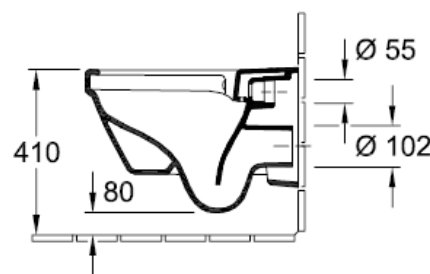

VILLEROY & BOCH

ARCHITECTURA

WALL-MOUNTED TOILET

5684R0

<b>BRAND / MODEL</b>	Villeroy & Boch Architectura – Wall-Mounted Toilet
<b>CODE</b>	5684C
<b>SPECIFICATIONS</b>	Rimless; DirectFlush; Sanitary porcelain; wall-mounted; not suitable for installation with flush valves; Leed: 4 with water-saving AQUAREDUCT®
<b>DIMENSIONS</b>	370 x 530mm
<b>WEIGHT</b>	20.3kg
<b>WELS RATING</b>	4 Stars; 4.5L/Full Flush ; 3L/Half Flush