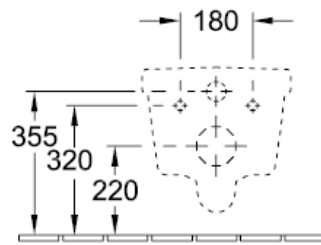

VILLEROY & BOCH

ARCHITECTURA

WALL-MOUNTED TOILET

5684R0

<b>BRAND / MODEL</b>	Villeroy & Boch Architectura – Wall-Mounted Toilet
<b>CODE</b>	5684C
<b>SPECIFICATIONS</b>	Rimless; DirectFlush; Sanitary porcelain; wall-mounted; not suitable for installation with flush valves; Leed: 4 with water-saving AQUAREDUCT®
<b>DIMENSIONS</b>	370 x 530mm
<b>WEIGHT</b>	20.3kg
<b>WELS RATING</b>	4 Stars; 4.5L/Full Flush ; 3L/Half Flush