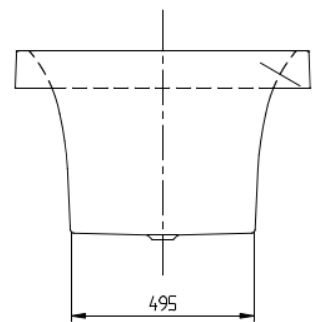

# Squaro Drop In Bath 1800

Quaryl

**Product Image**

**Product Details**

<b>Code:</b>	<b>UBQ180SQR2V-01</b>
Brand:	Villeroy & Boch
Range:	Squaro
Warranty:	10 Years*
Product Width:	1800 mm
Product Depth:	800 mm

**Additional Features**

**Technical Specification**

**Required Product**

**Recommended Products**

**Additional Notes**

- Quaryl
- Overflow
- Central Waste

*Note: All dimensions are in millimetres and are subject to normal manufacturing variations. Always use the physical product measurements for cut-outs and rough-ins as the technical details shown may differ from the actual product. Use acetic cured silicone sealant. Do not use epoxy type adhesives. Clean with damp cloth. Do not use abrasive cleaners, liquids or pastes.*