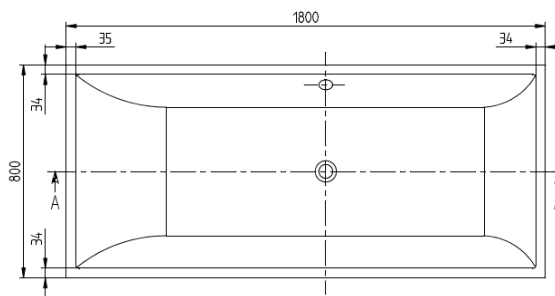

# Squaro Drop In Bath 1800

Quaryl

**Product Image**

**Product Details**

<b>Code:</b>	<b>UBQ180SQR2V-01</b>
Brand:	Villeroy & Boch
Range:	Squaro
Warranty:	10 Years*
Product Width:	1800 mm
Product Depth:	800 mm

**Additional Features**

**Technical Specification**

**Required Product**

**Recommended Products**

**Additional Notes**

- Quaryl
- Overflow
- Central Waste

*Note: All dimensions are in millimetres and are subject to normal manufacturing variations. Always use the physical product measurements for cut-outs and rough-ins as the technical details shown may differ from the actual product. Use acetic cured silicone sealant. Do not use epoxy type adhesives. Clean with damp cloth. Do not use abrasive cleaners, liquids or pastes.*