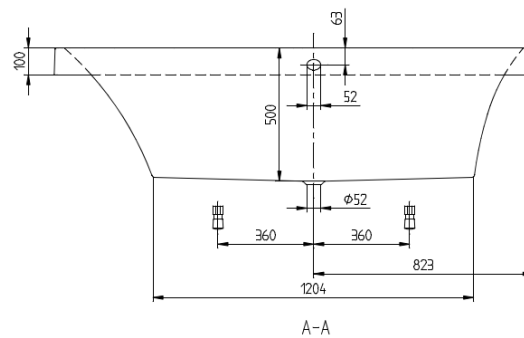

# Squaro Drop In Bath 1800

Quaryl

**Product Image**

**Product Details**

<b>Code:</b>	<b>UBQ180SQR2V-01</b>
Brand:	Villeroy & Boch
Range:	Squaro
Warranty:	10 Years*
Product Width:	1800 mm
Product Depth:	800 mm

**Additional Features**

**Technical Specification**

**Required Product**

**Recommended Products**

**Additional Notes**

- Quaryl
- Overflow
- Central Waste

*Note: All dimensions are in millimetres and are subject to normal manufacturing variations. Always use the physical product measurements for cut-outs and rough-ins as the technical details shown may differ from the actual product. Use acetic cured silicone sealant. Do not use epoxy type adhesives. Clean with damp cloth. Do not use abrasive cleaners, liquids or pastes.*