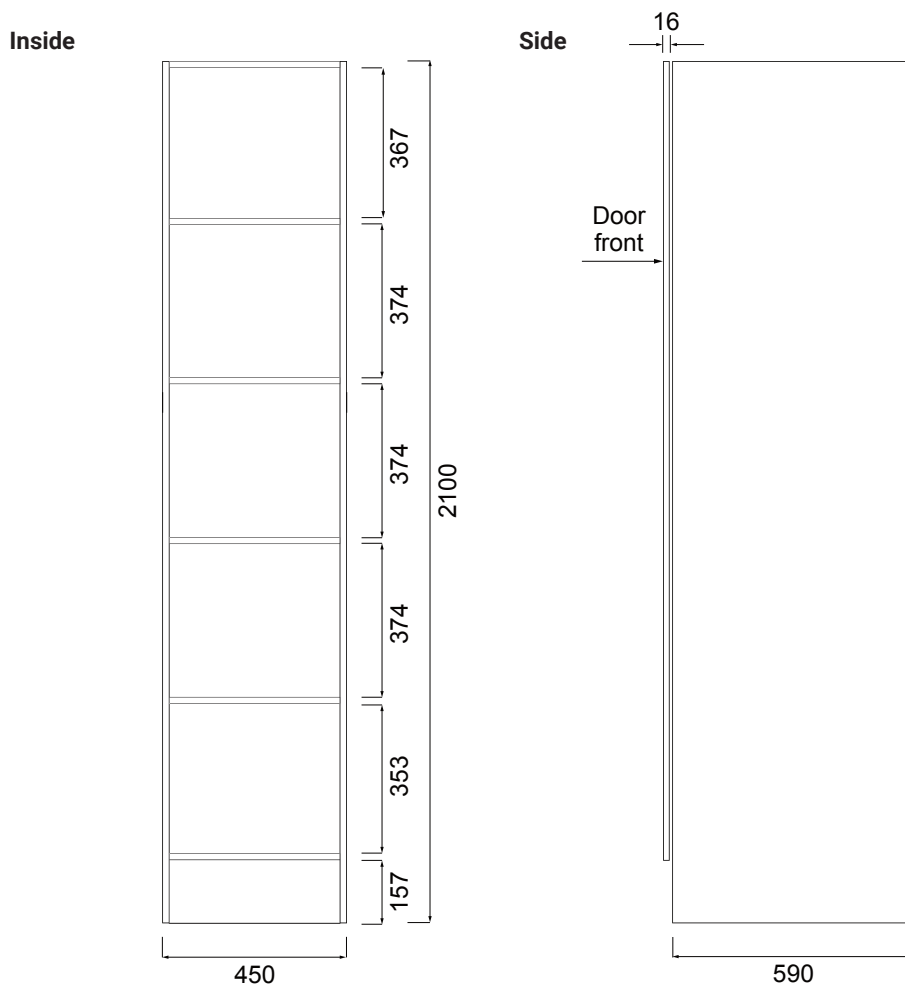

## DESCRIPTION

Modern Laundry Utility Cabinet, 5 Fixed Shelves

## PRODUCT CODE

LTCX5 / LTCX5T / LTCX5M / LTCX5CC

<b>Dimensions</b>	W 450 x H 2100 x D 606 (mm)
<b>Finishes</b>	White Gloss Paint, Melamine, Timber Veneer* or Custom Colour* Paint.
<b>Handle</b>	Lip Pull (Silver or Black) or Finger Pull (not compatible with Melamine finish).
<b>Origin</b>	New Zealand made cabinetry.
<b>Features</b>	5 Fixed shelves for organised storage with your choice of pull handle colour. See website for finish colours. Timber Veneer is a natural finish with variations in colour & grain. Our Melamine is a wood look low pressure laminate. Painted finishes are harder & more durable than lacquer finishes. Left or right opening door.

## TECHNICAL DRAWINGS