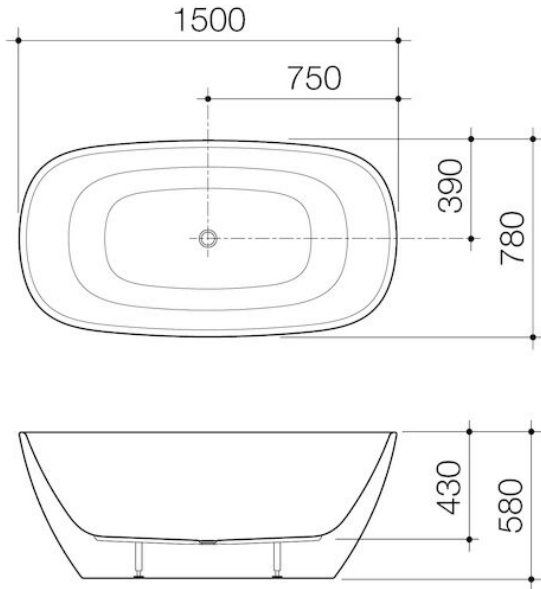

# Contura II 1500mm Freestanding Bath - Matte Clay

Code: CII5FSMC