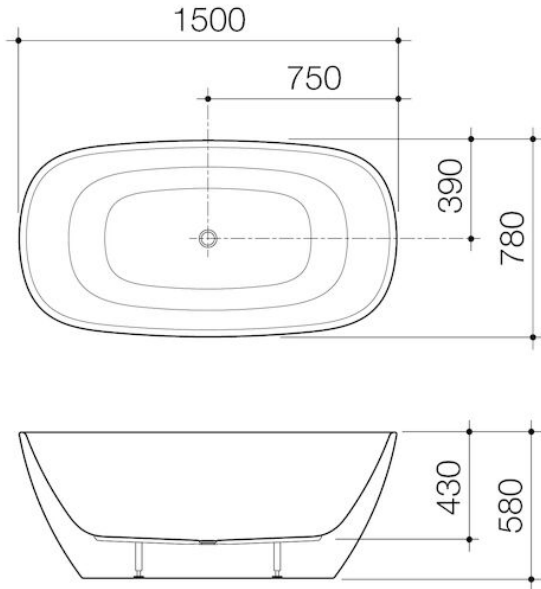

Contura II 1500mm Freestanding Bath - Matte Clay

Code: CII5FSMC

Attributes

Features & Benefits

- Features an elegant thin rim for a modern style statement
- Crafted from stain-resistant, sanitary grade acrylic
- Comes in both gloss or matte finish
- Includes footlocker fittings for extra stability (not fitted)
- Plug & waste not included, sold separately (323060C or 323060W)

Contura II 1500mm Freestanding Bath - Matte White

Code: CII5FSMW

Attributes

Features & Benefits

- Features an elegant thin rim for a modern style statement
- Crafted from stain-resistant, sanitary grade acrylic
- Comes in both gloss or matte finish
- Includes footlocker fittings for extra stability (not fitted)
- Plug & waste not included, sold separately (323060C or 323060W)