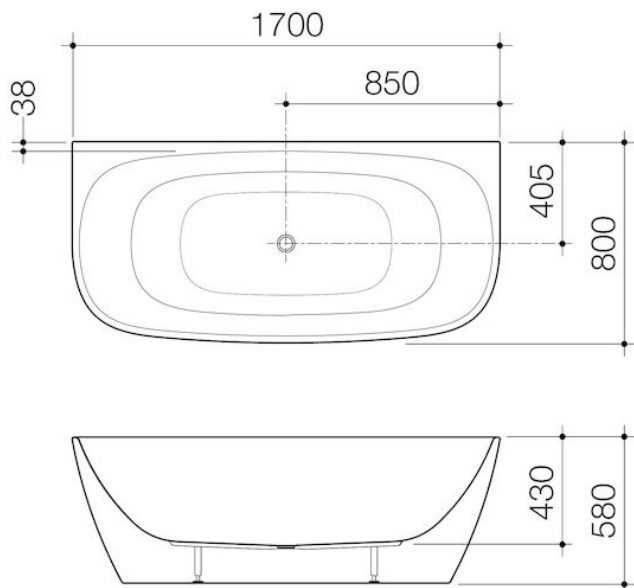

Contura II 1700mm Back To Wall Freestanding Bath - Matte Clay

Code: CII7WFMC

Attributes

Features & Benefits

- Features an elegant thin rim for a modern style statement
- Sits flush to wall, making it easier to clean
- Crafted from stain-resistant, sanitary grade acrylic
- Comes in both gloss or matte finish
- Includes footlocker fittings for extra stability (not fitted)
- Plug & waste not included, sold separately (323060C or 323060W)

Contura II 1700mm Back To Wall Freestanding Bath - Matte White

Code: CII7WFMW

Attributes

Features & Benefits

- Features an elegant thin rim for a modern style statement -Sits flush to wall, making it easier to clean
- Crafted from stain-resistant, sanitary grade acrylic
- Comes in both gloss or matte finish
- Includes footlocker fittings for extra stability (not fitted)
- Plug & waste not included, sold separately (323060C or 323060W)