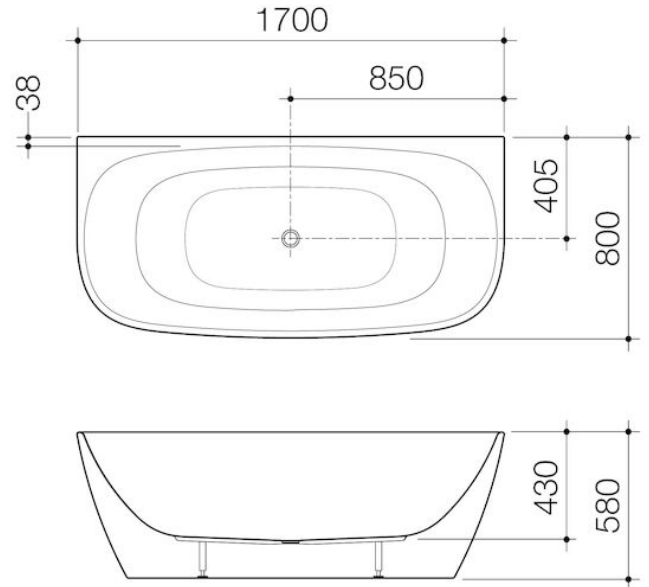

Contura II 1700mm Back To Wall Freestanding Bath - Matte Clay

Code: CII7WFMC

Attributes

Features & Benefits

- Features an elegant thin rim for a modern style statement
- Sits flush to wall, making it easier to clean
- Crafted from stain-resistant, sanitary grade acrylic
- Comes in both gloss or matte finish
- Includes footlocker fittings for extra stability (not fitted)
- Plug & waste not included, sold separately (323060C or 323060W)

Contura II 1700mm Back To Wall Freestanding Bath - Matte White

Code: CII7WFMW

Attributes

Features & Benefits

- Features an elegant thin rim for a modern style statement -Sits flush to wall, making it easier to clean
- Crafted from stain-resistant, sanitary grade acrylic
- Comes in both gloss or matte finish
- Includes footlocker fittings for extra stability (not fitted)
- Plug & waste not included, sold separately (323060C or 323060W)