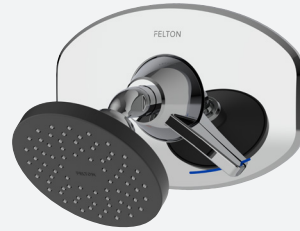

FELTON

TECHNICAL PRODUCT INFORMATION

DESIGNER 4 FELTONMIX® WALLSET

FEATURES & BENEFITS

- For all pressures
- Mixing valve not included
- Wide spray for maximum comfort and coverage
- Shower aperture 38mm²
- Designed and made in NZ
- Watermark certified
- 5 year warranty

Chrome Grey | D4WSCG

White
D4WSW