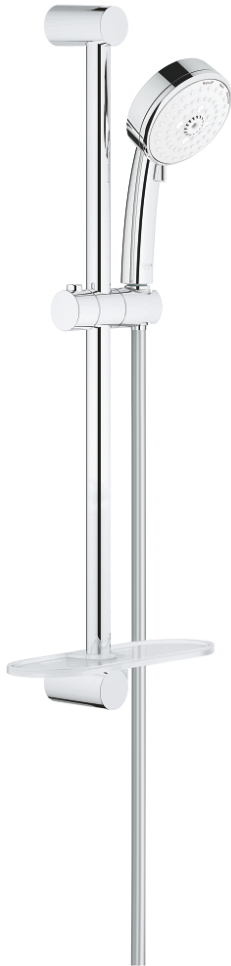

27 576 002 TEMPESTA COSMOPOLITAN 100 SHOWER SET 3 SPRAYS

PRODUCT DESCRIPTION

- Colour: chrome
- consisting of:
 - hand shower (27 574)
 - shower rail, 600 mm
 - shower hose Relaxaflex 1750 mm 1/2" x 1/2" (28 154)
 - GROHE EasyReach tray (27 596)
 - GROHE Water Saving 9,5 l/min flow limiter
 - GROHE DreamSpray perfect spray pattern
 - GROHE Long-Life finish
 - SpeedClean anti-limescale system
 - Inner WaterGuide for a longer life
 - suitable for instantaneous heater
 - min. recommended pressure 1.0 bar