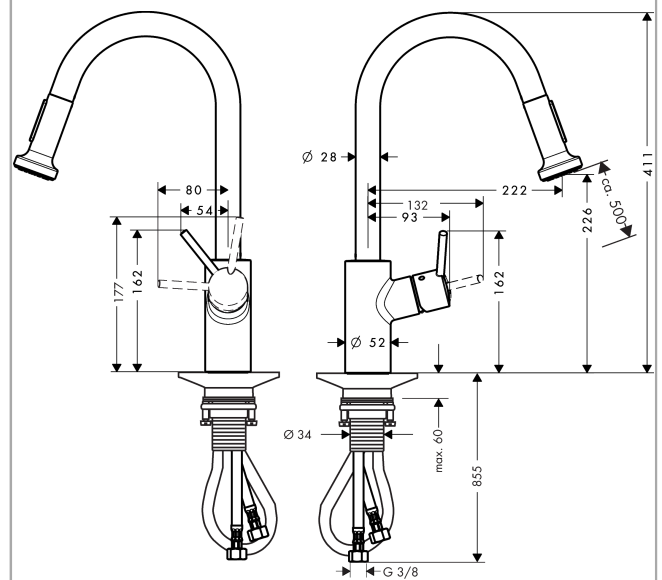

Talis S² Variarc
Single lever kitchen mixer 220 with pull-out spray
 Surfaces: **Chrome** Article Number: **14877000**

Description

product features

- ComfortZone 220
- swivel range 150°
- installation in front of the window, can be laid flat, base height 70 mm
- normal and spray jet
- non-lockable shower spray
- MagFit magnetic shower support
- quick connect shower hose
- connection dimension: DN15
- flow rate 11 l/min
- ceramic cartridge
- connection type: G 3/8 connections
- integrated non-return valve
- suitable for continuous flow water heaters

Technology

Product image

Scale drawing

Talis S² Variarc
Single lever kitchen mixer 220 with pull-out spray
 Surfaces: **Chrome** Article Number: **14877000**

Flowchart