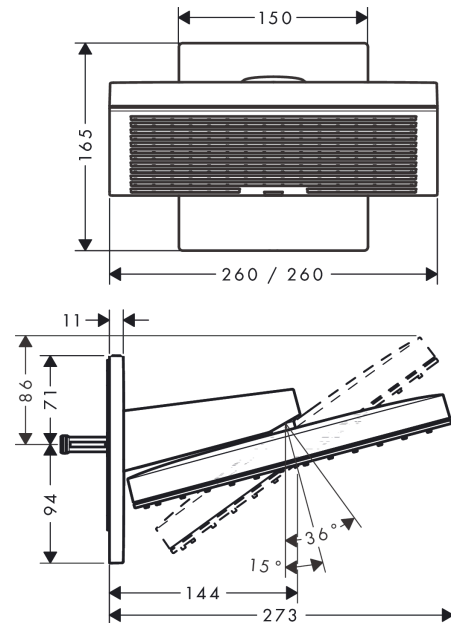

Pulsify E
Overhead shower 260 2jet with wall connector
 Finish: **Chrome** Article Number: **24350000**

Description

product features

- consists of: overhead shower, wall outlet
- shower head size: 260 x 260 mm
- spray type: PowderRain, Intense PowderRain
- flow rate PowderRain spray at 3 bar: 10,8 l/min
- flow rate Intense PowderRain at 3 bar: 8,3 l/min
- maximum flow rate at 3 bar: 10,8 l/min
- minimum flow pressure: 1,3 bar
- Fast Drain empties the overhead shower from an angle of 10°
- overhead shower angle adjustable
- material spray disc: plastic
- spray disc surface: graphite
- overhead shower removable for cleaning
- installation: wall-mounted - based on iBox
- connection type: basic set
- suitable for continuous flow water heaters

Technology

Design awards

Product image

Scale drawing

Pulsify E
Overhead shower 260 2jet with wall connector
 Finish: **Chrome** Article Number: **24350000**

Flowchart